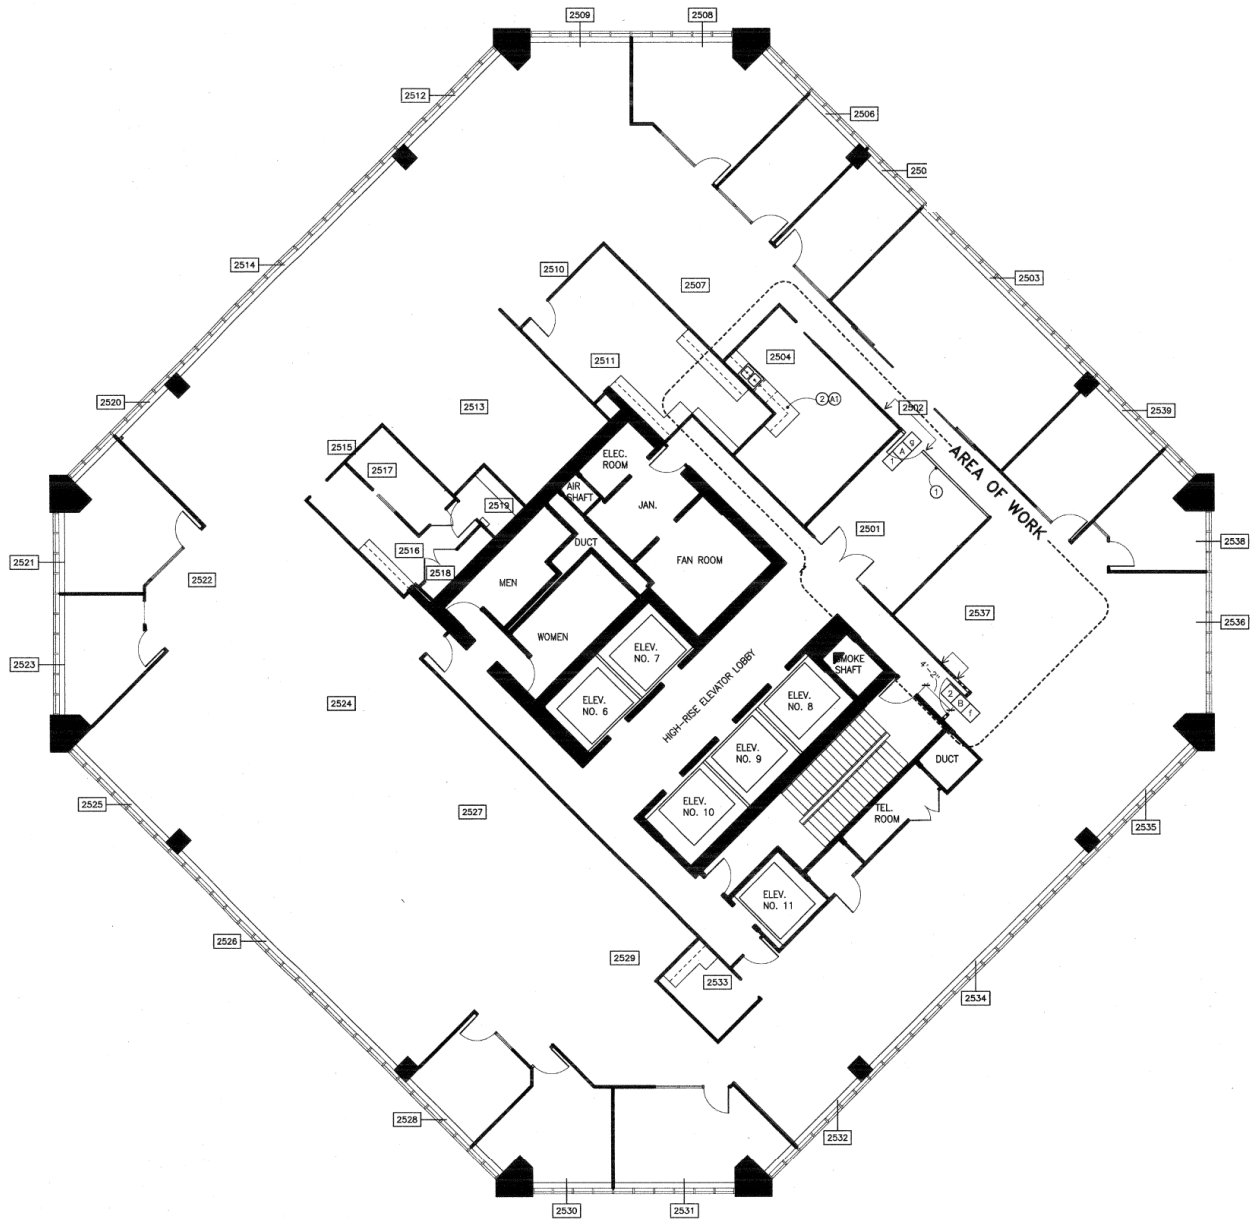

650 West Georgia Vancouver, B.C.

Suite 2500 - 12,316 sq.ft

All the information contained herein is subject to change or withdrawal without prior notice.
GWL Realty Advisors Inc.