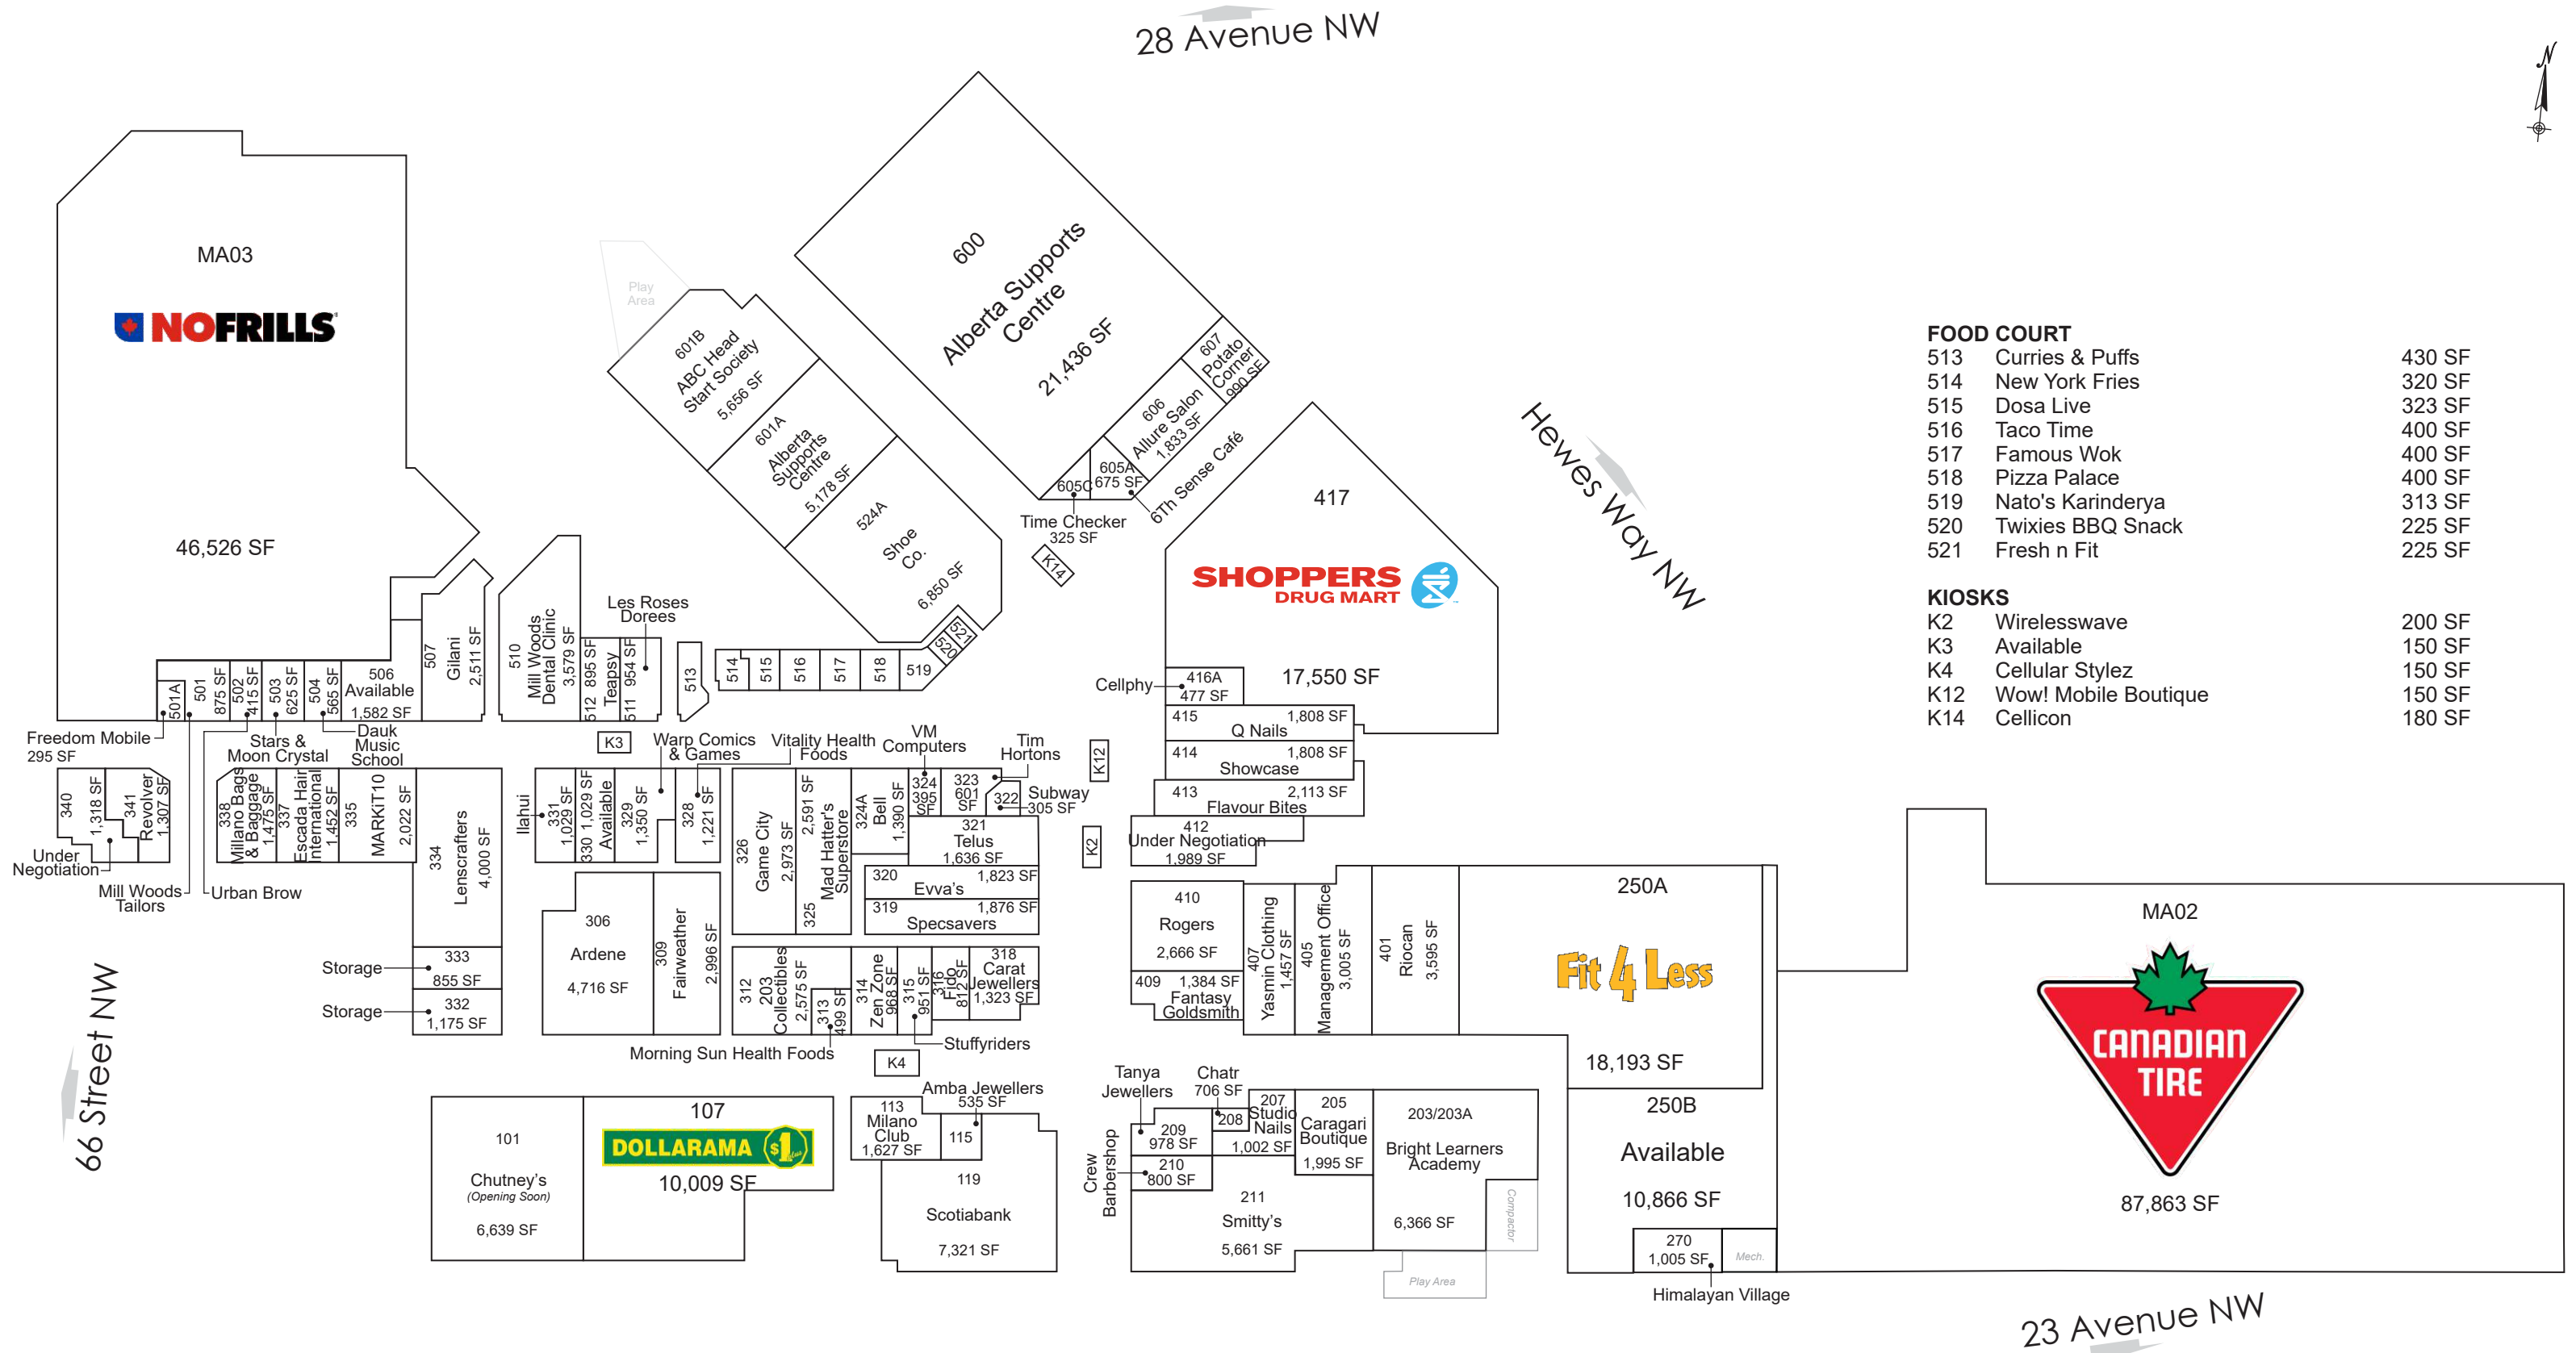

Mill Woods Town Centre

Edmonton, AB

This site plan is presented solely for the purpose of identifying the approximate location of the buildings as presently contemplated by the owner/landlord. Building dimensions, access and parking areas, existing tenant locations and identities are approximate and subject to change at the owner's discretion from time to time without notice. The information provided herein should be otherwise verified and is not intended to be relied upon in the form presented.