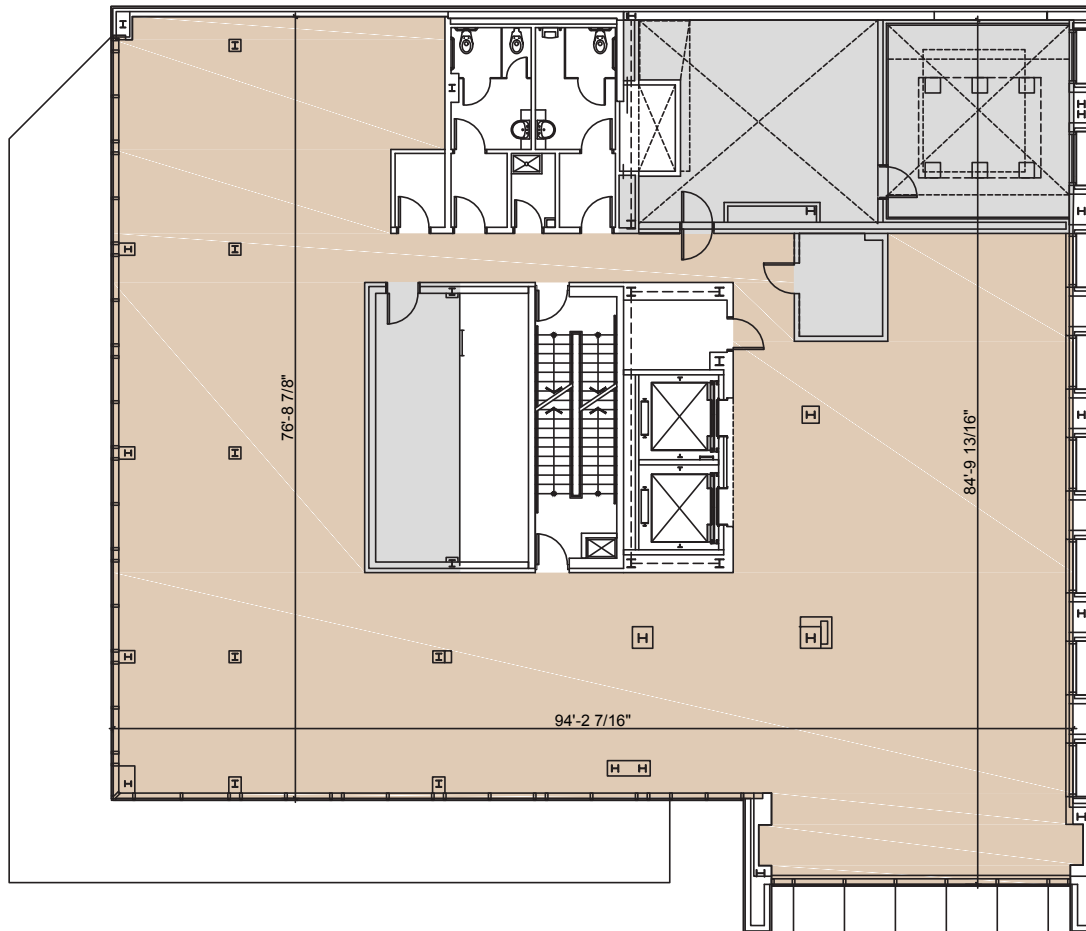

1791 Barrington Street

HALIFAX, NS

Suite 2000

5,803 SF

Jonathan Hartlen

Director, Leasing & Brokerage
Managing Associate Broker
T 902 482 9201 | M 902 209 9619
jhartlen@compassbroker.com

Darlene Bennett

Leasing Manager
Associate Broker
T 902 702 8580 | M 902 403 5265
dbennett@compassbroker.com