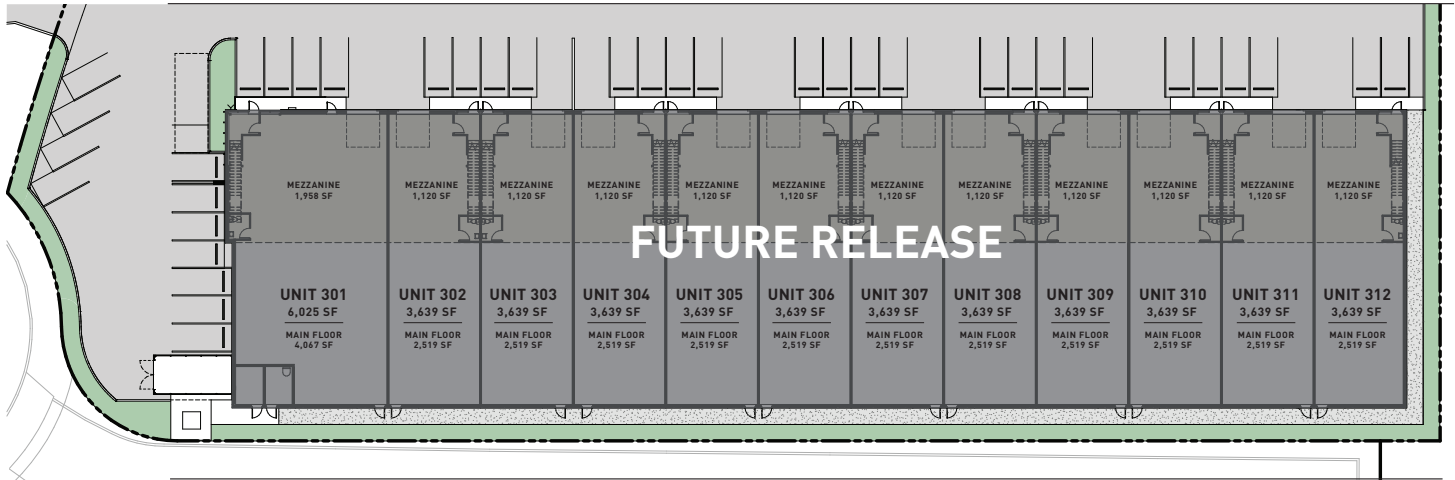

Unit #	Strata Lot #	Lower Level (sf)	Main Floor (sf)	Mezzanine (sf)	Total (sf)
101	1	1,097 sf	2,990 sf	1,166 sf	5,253 sf
102	2	1,342 sf	2,502 sf	976 sf	4,820 sf
103	3	1,346 sf	2,506 sf	988 sf	4,840 sf
104	4	1,043 sf	2,203 sf	990 sf	4,236 sf
105	5	1,038 sf	2,197 sf	974 sf	4,209 sf
106	6	1,218 sf	2,517 sf	1,288 sf	5,023 sf
Total		7,084 sf	14,915 sf	6,382 sf	28,381 sf

Building 2

3100 Production Way
Burnaby, BC
June 2026

MEZZANINE

Building 2

3100 Production Way
Burnaby, BC
June 2026

Unit Sizes

Unit #	Strata Lot #	Main Floor (sf)	Mezzanine (sf)	Total (sf)
201	7	3,709 sf	1,859 sf	5,568 sf
202	8	1,958 sf	905 sf	2,863 sf
203	9	1,958 sf	905 sf	2,863 sf
204	10	1,958 sf	905 sf	2,863 sf
205	11	1,958 sf	905 sf	2,863 sf
206	12	1,958 sf	905 sf	2,863 sf
207	13	1,958 sf	905 sf	2,863 sf
208	14	1,958 sf	905 sf	2,863 sf
209	15	2,523 sf	1,226 sf	3,749 sf
210	16	2,406 sf	1,357 sf	3,763 sf
211	17	1,958 sf	905 sf	2,863 sf
212	18	1,958 sf	905 sf	2,863 sf
213	19	1,958 sf	905 sf	2,863 sf
214	20	1,958 sf	905 sf	2,863 sf
215	21	1,958 sf	905 sf	2,863 sf
216	22	1,958 sf	905 sf	2,863 sf
217	23	1,958 sf	905 sf	2,863 sf
218	24	1,958 sf	905 sf	2,863 sf
219	25	1,958 sf	905 sf	2,863 sf
220	26	2,658 sf	1,226 sf	3,884 sf
Total		42,624 sf	20,148 sf	62,772 sf

Building 3

3100 Production Way
Burnaby, BC
June 2026

MEZZANINE

Building 3

3100 Production Way
Burnaby, BC
June 2026

Unit Sizes

Unit #	Strata Lot #	Main Floor (sf)	Mezzanine (sf)	Total (sf)
301	27	4,067 sf	1,958 sf	6,025 sf
302	28	2,519 sf	1,120 sf	3,639 sf
303	29	2,519 sf	1,120 sf	3,639 sf
304	30	2,519 sf	1,120 sf	3,639 sf
305	31	2,519 sf	1,120 sf	3,639 sf
306	32	2,519 sf	1,120 sf	3,639 sf
307	33	2,519 sf	1,120 sf	3,639 sf
308	34	2,519 sf	1,120 sf	3,639 sf
309	35	2,519 sf	1,120 sf	3,639 sf
310	36	2,519 sf	1,120 sf	3,639 sf
311	37	2,519 sf	1,120 sf	3,639 sf
312	38	2,519 sf	1,120 sf	3,639 sf
Total		31,776 sf	14,278 sf	46,054 sf