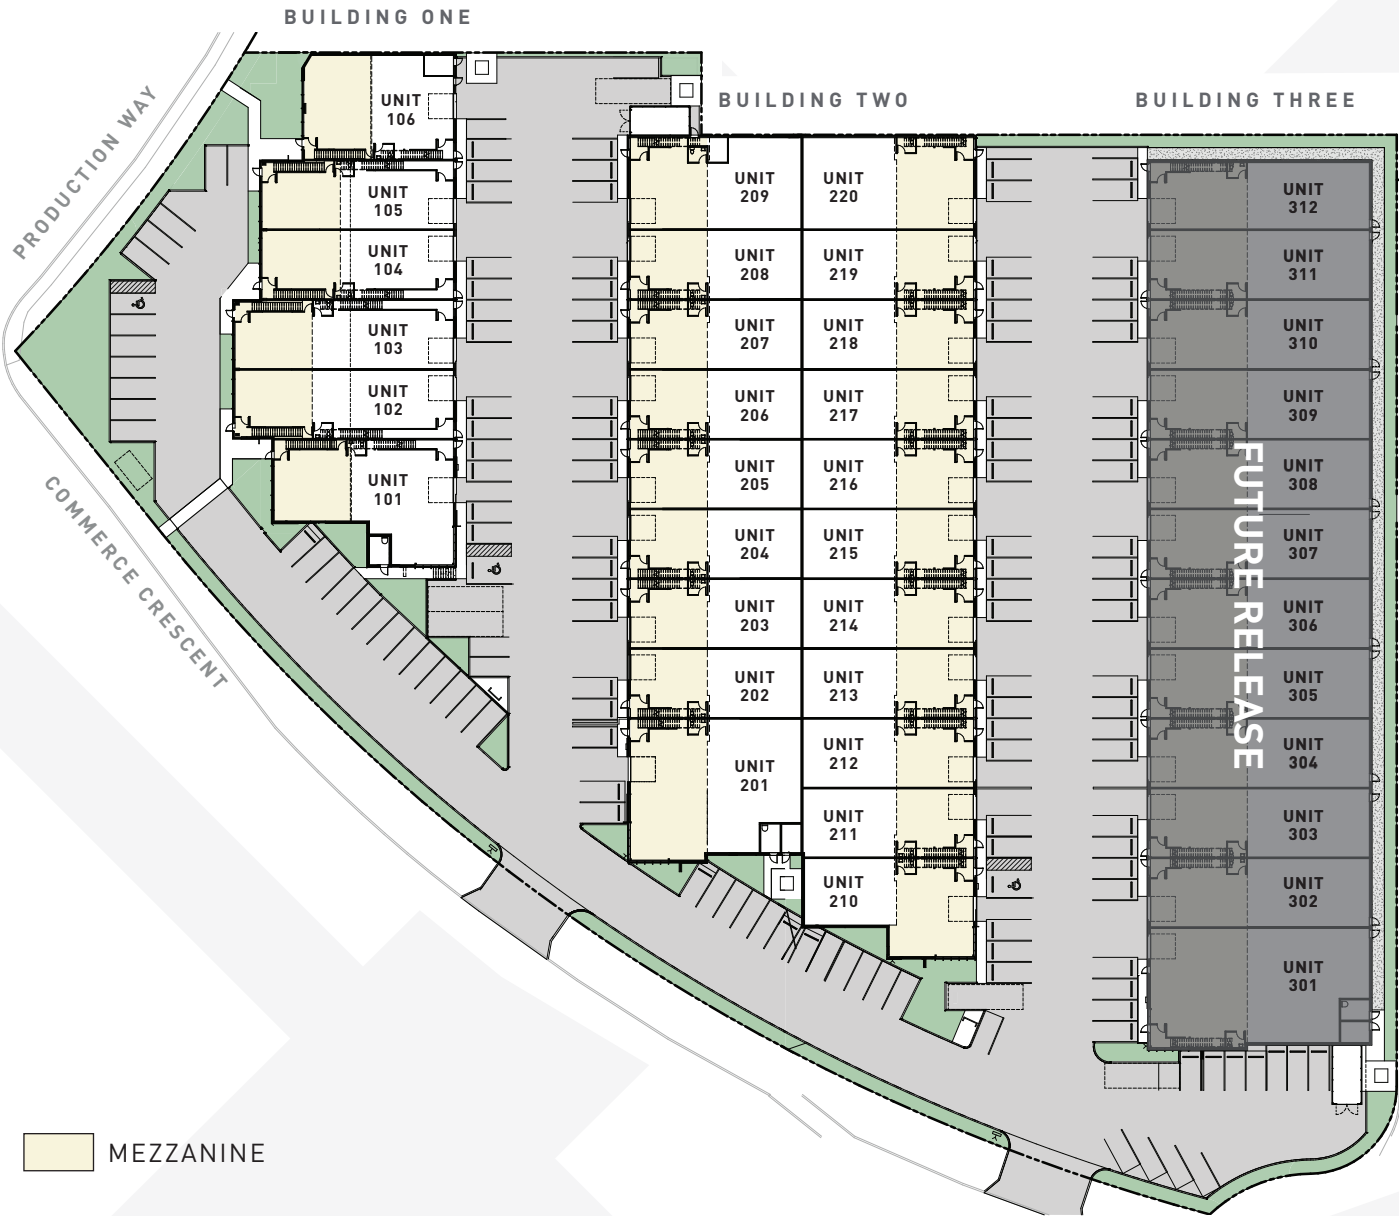

Site Plan

3100 Production Way
Burnaby, BC
June 2026

Building 1

3100 Production Way
Burnaby, BC
June 2026

MEZZANINE

Building 1

3100 Production Way
Burnaby, BC
June 2026

Unit Sizes

Unit #	Strata Lot #	Lower Level (sf)	Main Floor (sf)	Mezzanine (sf)	Total (sf)
101	1	1,097 sf	2,990 sf	1,166 sf	5,253 sf
102	2	1,342 sf	2,502 sf	976 sf	4,820 sf
103	3	1,346 sf	2,506 sf	988 sf	4,840 sf
104	4	1,043 sf	2,203 sf	990 sf	4,236 sf
105	5	1,038 sf	2,197 sf	974 sf	4,209 sf
106	6	1,218 sf	2,517 sf	1,288 sf	5,023 sf
Total		7,084 sf	14,915 sf	6,382 sf	28,381 sf

Building 2

3100 Production Way
Burnaby, BC
June 2026

MEZZANINE

Building 2

3100 Production Way
Burnaby, BC
June 2026

Unit Sizes

Unit #	Strata Lot #	Main Floor (sf)	Mezzanine (sf)	Total (sf)
201	7	3,709 sf	1,859 sf	5,568 sf
202	8	1,958 sf	905 sf	2,863 sf
203	9	1,958 sf	905 sf	2,863 sf
204	10	1,958 sf	905 sf	2,863 sf
205	11	1,958 sf	905 sf	2,863 sf
206	12	1,958 sf	905 sf	2,863 sf
207	13	1,958 sf	905 sf	2,863 sf
208	14	1,958 sf	905 sf	2,863 sf
209	15	2,523 sf	1,226 sf	3,749 sf
210	16	2,406 sf	1,357 sf	3,763 sf
211	17	1,958 sf	905 sf	2,863 sf
212	18	1,958 sf	905 sf	2,863 sf
213	19	1,958 sf	905 sf	2,863 sf
214	20	1,958 sf	905 sf	2,863 sf
215	21	1,958 sf	905 sf	2,863 sf
216	22	1,958 sf	905 sf	2,863 sf
217	23	1,958 sf	905 sf	2,863 sf
218	24	1,958 sf	905 sf	2,863 sf
219	25	1,958 sf	905 sf	2,863 sf
220	26	2,658 sf	1,226 sf	3,884 sf
Total		42,624 sf	20,148 sf	62,772 sf