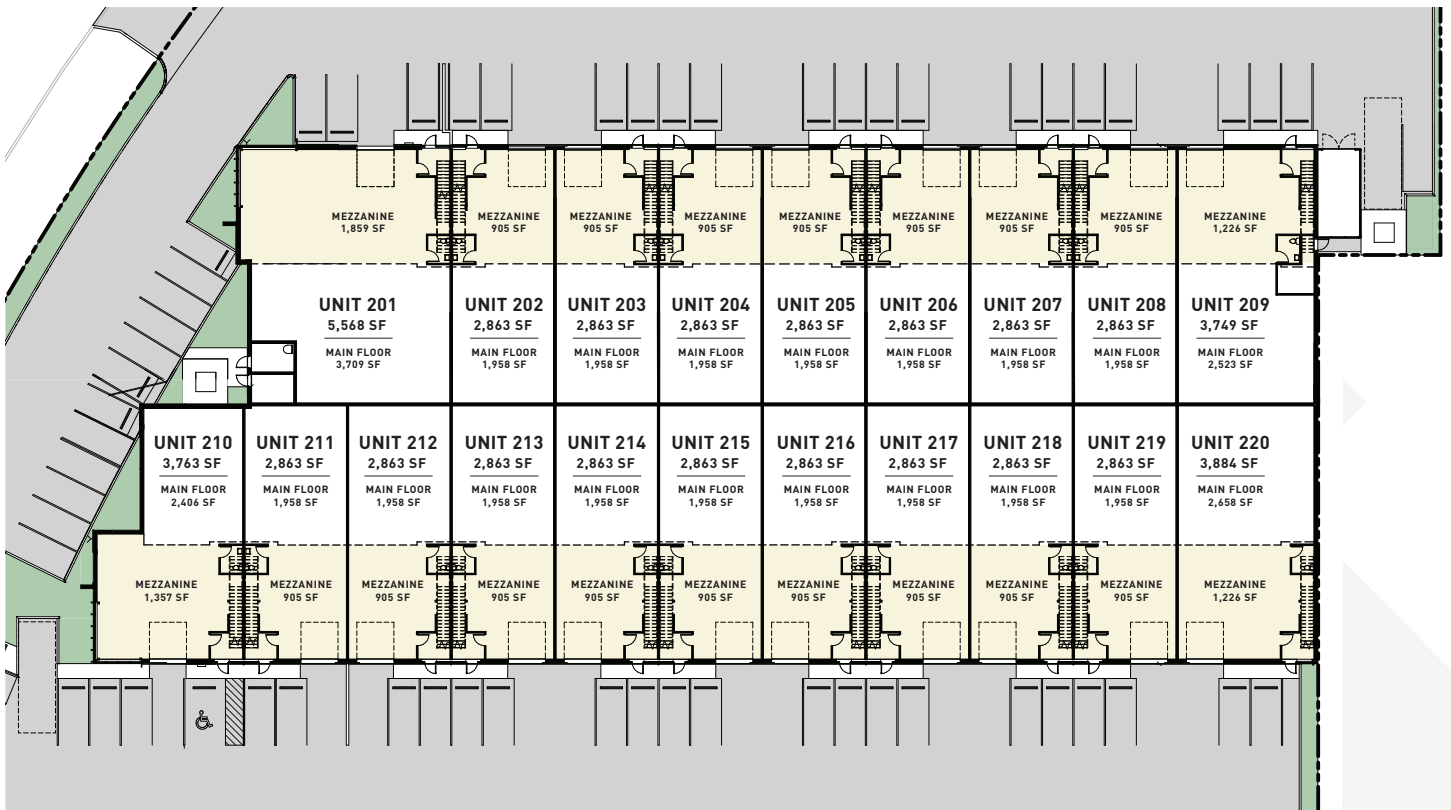

Site Plan

3100 Production Way
Burnaby, BC
June 2026

Building 1

3100 Production Way
Burnaby, BC
June 2026

MEZZANINE

Building 1

3100 Production Way
Burnaby, BC
June 2026

Unit Sizes

Unit #	Strata Lot #	Lower Level (sf)	Main Floor (sf)	Mezzanine (sf)	Total (sf)
101	1	1,097 sf	2,990 sf	1,166 sf	5,253 sf
102	2	1,342 sf	2,502 sf	976 sf	4,820 sf
103	3	1,346 sf	2,506 sf	988 sf	4,840 sf
104	4	1,043 sf	2,203 sf	990 sf	4,236 sf
105	5	1,038 sf	2,197 sf	974 sf	4,209 sf
106	6	1,218 sf	2,517 sf	1,288 sf	5,023 sf
Total		7,084 sf	14,915 sf	6,382 sf	28,381 sf

Building 2

3100 Production Way
Burnaby, BC
June 2026

MEZZANINE

Building 2

3100 Production Way
Burnaby, BC
June 2026

Unit Sizes

Unit #	Strata Lot #	Main Floor (sf)	Mezzanine (sf)	Total (sf)
201	7	3,709 sf	1,859 sf	5,568 sf
202	8	1,958 sf	905 sf	2,863 sf
203	9	1,958 sf	905 sf	2,863 sf
204	10	1,958 sf	905 sf	2,863 sf
205	11	1,958 sf	905 sf	2,863 sf
206	12	1,958 sf	905 sf	2,863 sf
207	13	1,958 sf	905 sf	2,863 sf
208	14	1,958 sf	905 sf	2,863 sf
209	15	2,523 sf	1,226 sf	3,749 sf
210	16	2,406 sf	1,357 sf	3,763 sf
211	17	1,958 sf	905 sf	2,863 sf
212	18	1,958 sf	905 sf	2,863 sf
213	19	1,958 sf	905 sf	2,863 sf
214	20	1,958 sf	905 sf	2,863 sf
215	21	1,958 sf	905 sf	2,863 sf
216	22	1,958 sf	905 sf	2,863 sf
217	23	1,958 sf	905 sf	2,863 sf
218	24	1,958 sf	905 sf	2,863 sf
219	25	1,958 sf	905 sf	2,863 sf
220	26	2,658 sf	1,226 sf	3,884 sf
Total		42,624 sf	20,148 sf	62,772 sf