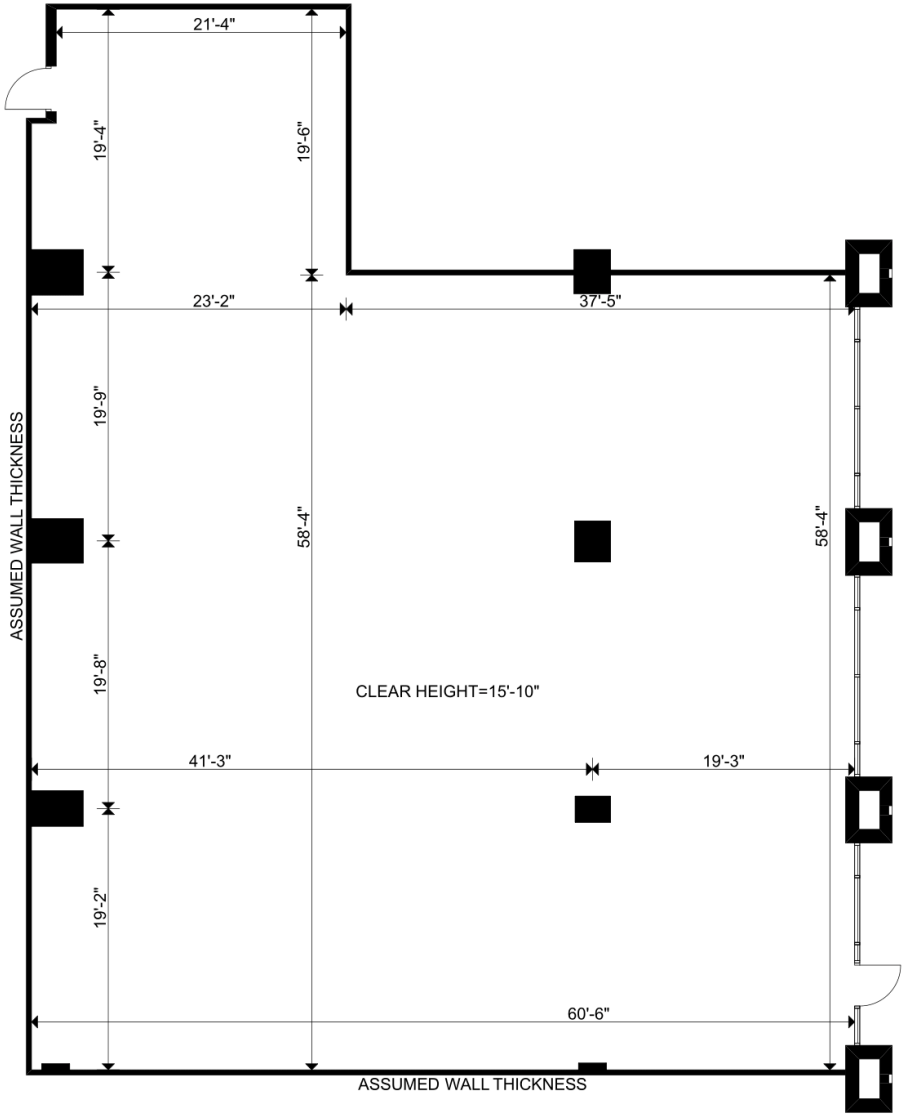

Suite 142

Available Immediately
Suitable for Retail

AREA – 4,012 SF