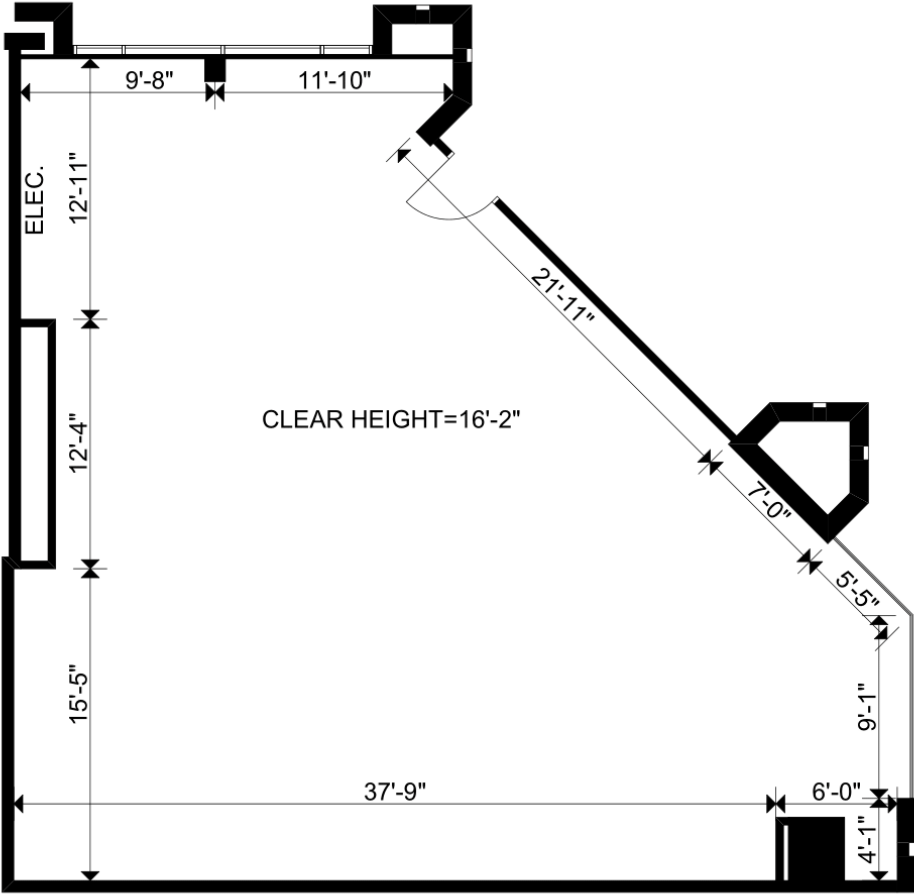

Suite 220

Available Immediately
Suitable for Retail

AREA – 1,467 SF