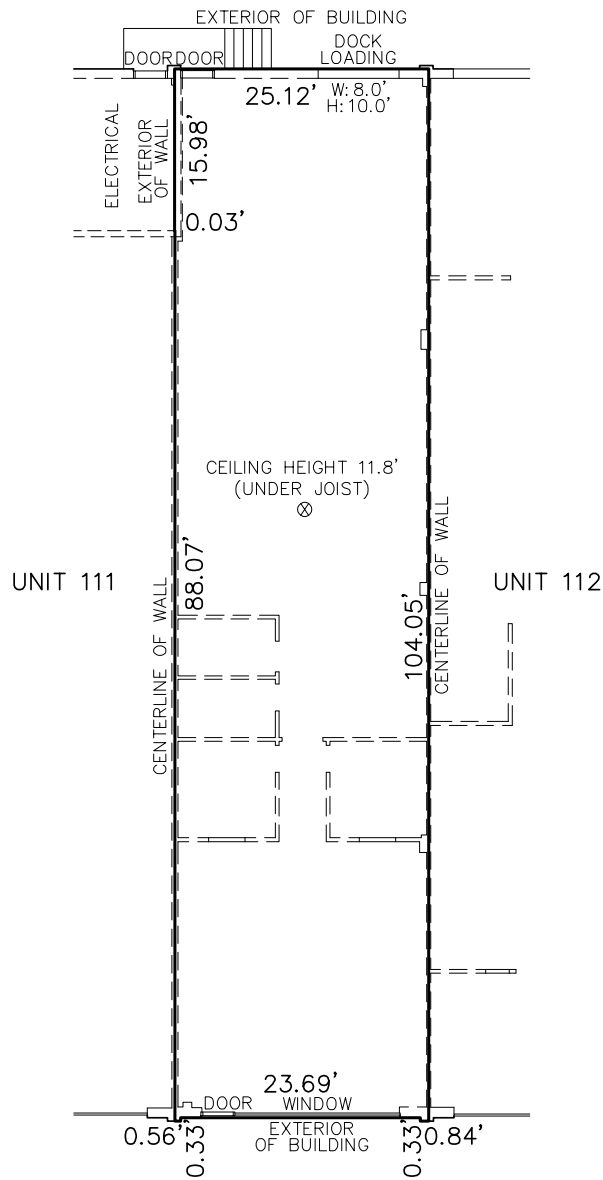

11 Morris Drive

DARTMOUTH, NS

Unit 112A

2,676 SF

[Virtual Tour](#)

Jonathan Hartlen, SIOR

Director, Leasing & Brokerage
Managing Associate Broker
T 902 482 9201 | M 902 209 9619
jhartlen@compassbroker.com

Darlene Bennett