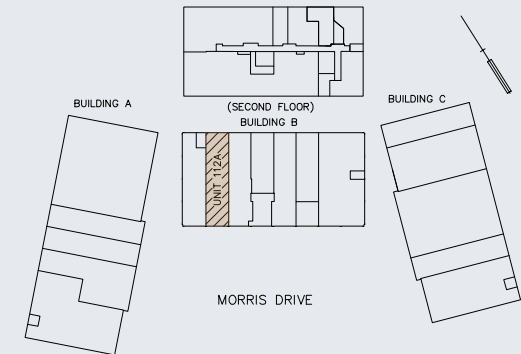

11 Morris Drive

DARTMOUTH, NS

Unit 112A

2,676 SF

[Virtual Tour](#)

Jonathan Hartlen, SIOR

Director, Leasing & Brokerage
Managing Associate Broker
T 902 482 9201 | M 902 209 9619
jhartlen@compassbroker.com

Darlene Bennett