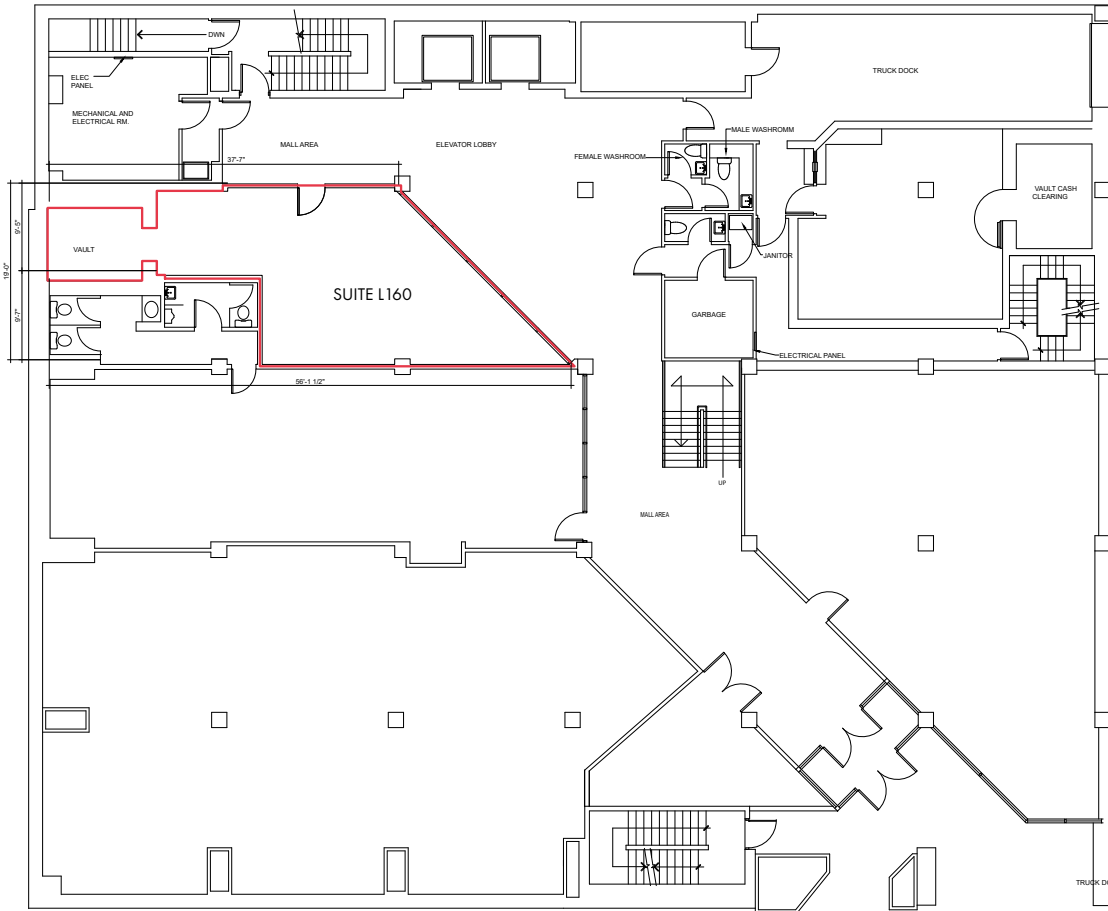

85 Charlotte Street

SAINT JOHN, NB

Unit L160

871 SF

Jonathan Hartlen

Director, Leasing & Brokerage
Managing Associate Broker
T 902 482 9201 | M 902 209 9619
jhartlen@compassbroker.com

Darlene Bennett

Leasing Manager
Associate Broker
T 902 702 8580 | M 902 403 5265
dbennett@compassbroker.com