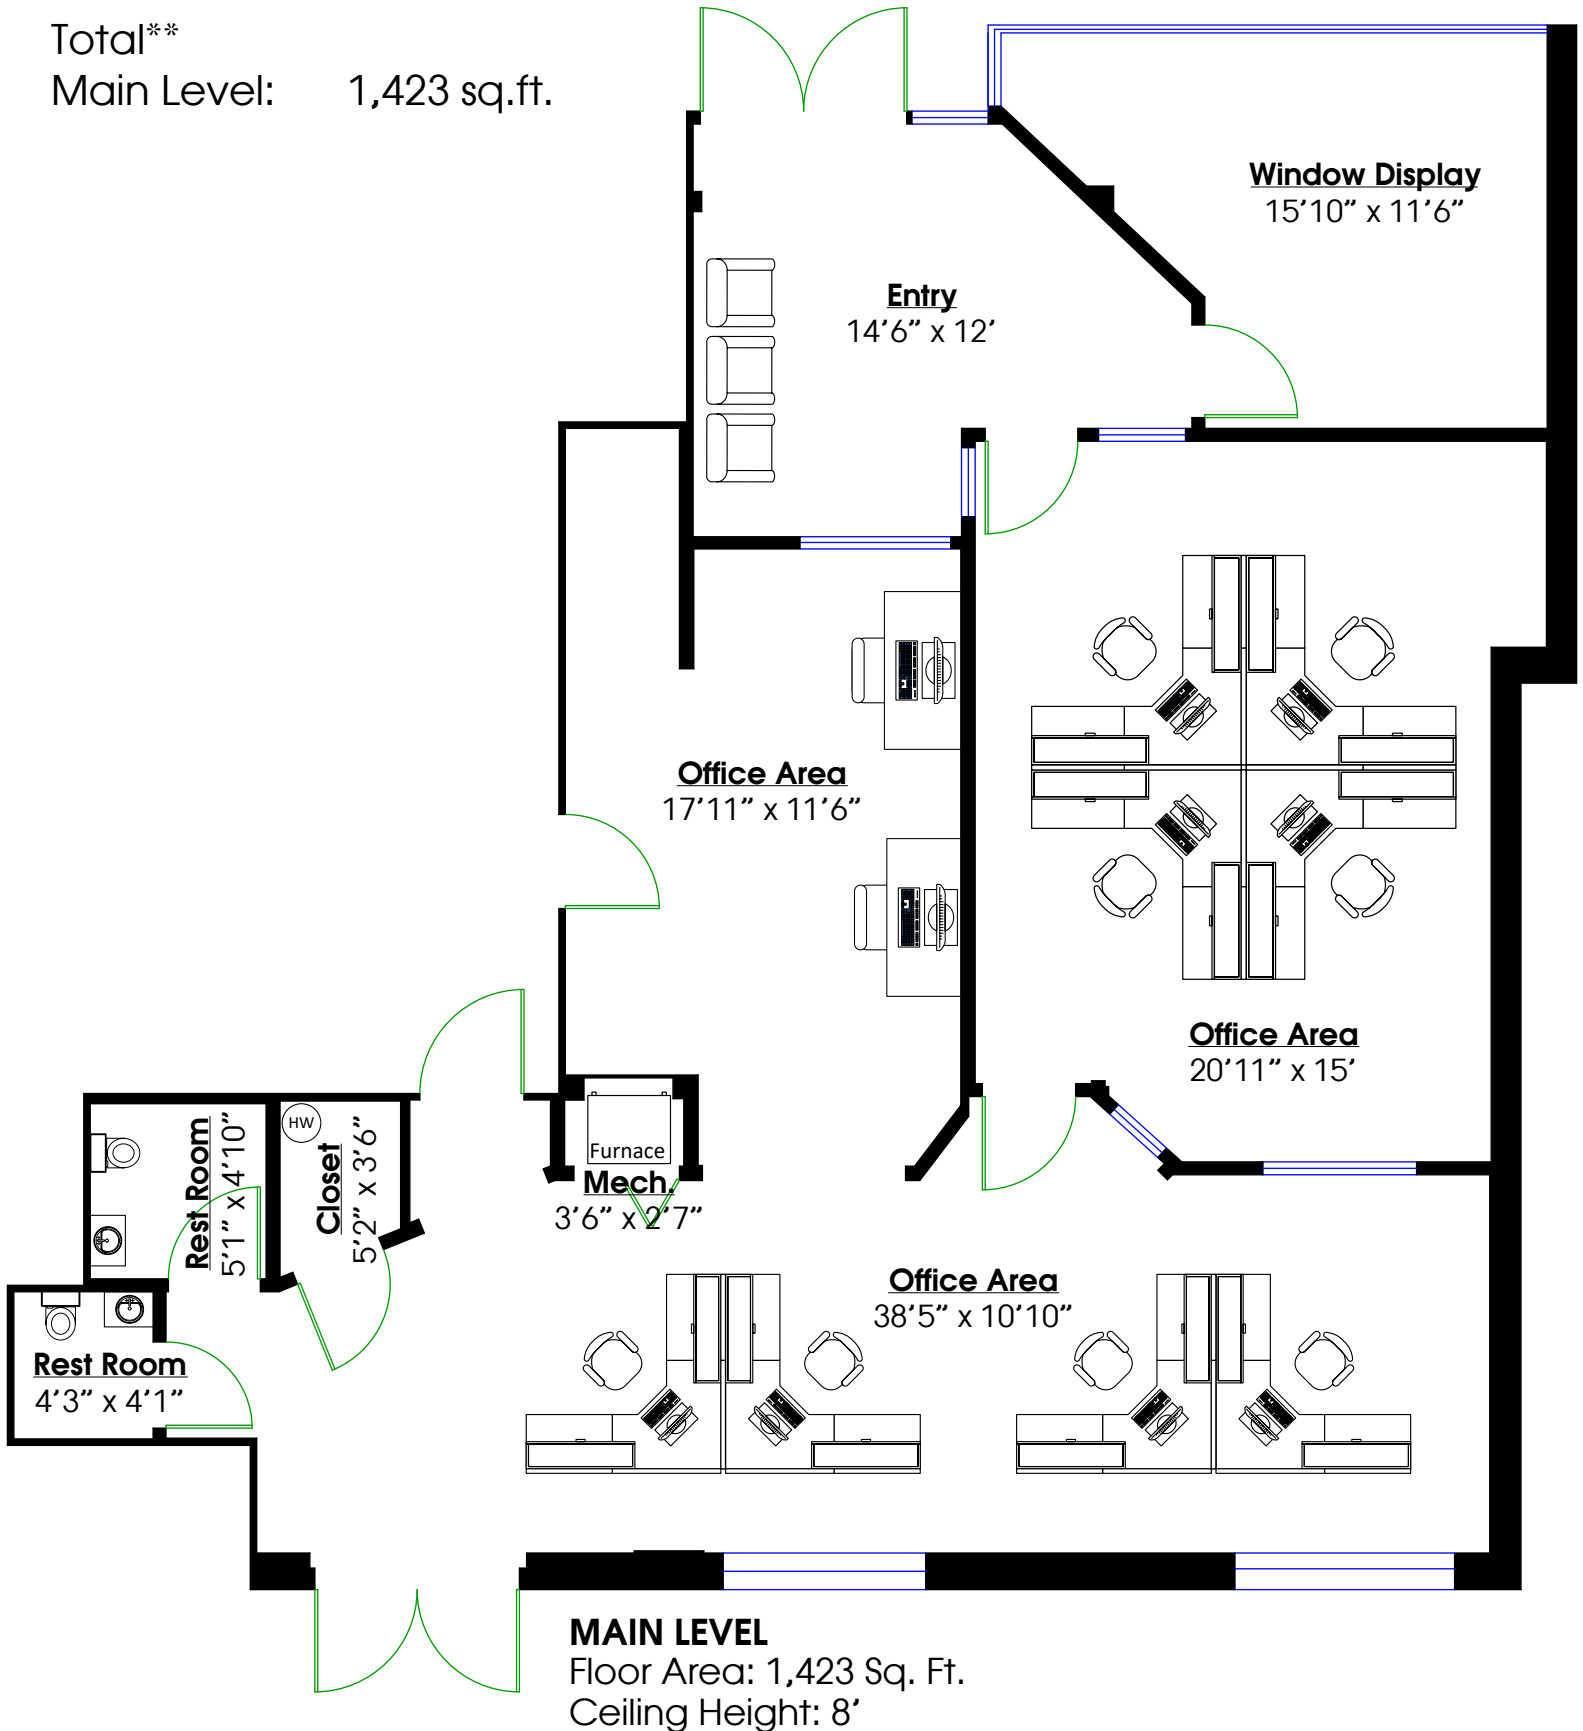

5690 Imperial Street, Burnaby, BC

Total**

Main Level: 1,423 sq.ft.

MAIN LEVEL

Floor Area: 1,423 Sq. Ft.
Ceiling Height: 8'

0 ft 3 ft 5 ft 10 ft