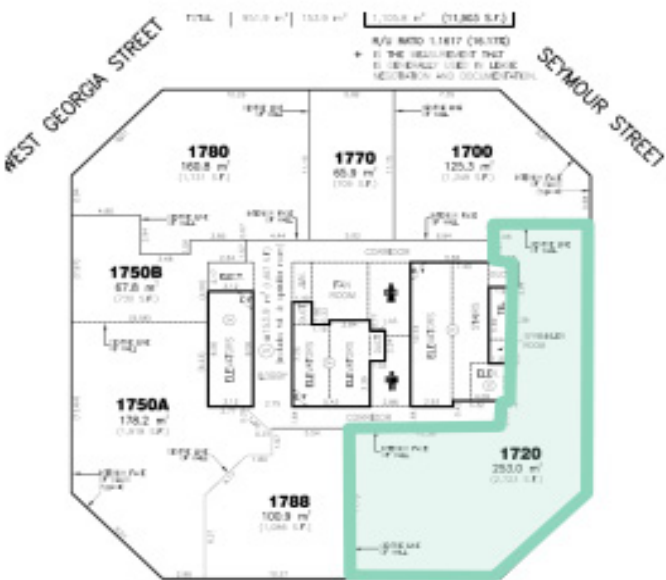

650 West Georgia Vancouver, B.C.

Suite 1720 - 3,164 sq.ft

All the information contained herein is subject to change or withdrawal without prior notice.
GWL Realty Advisors Inc.