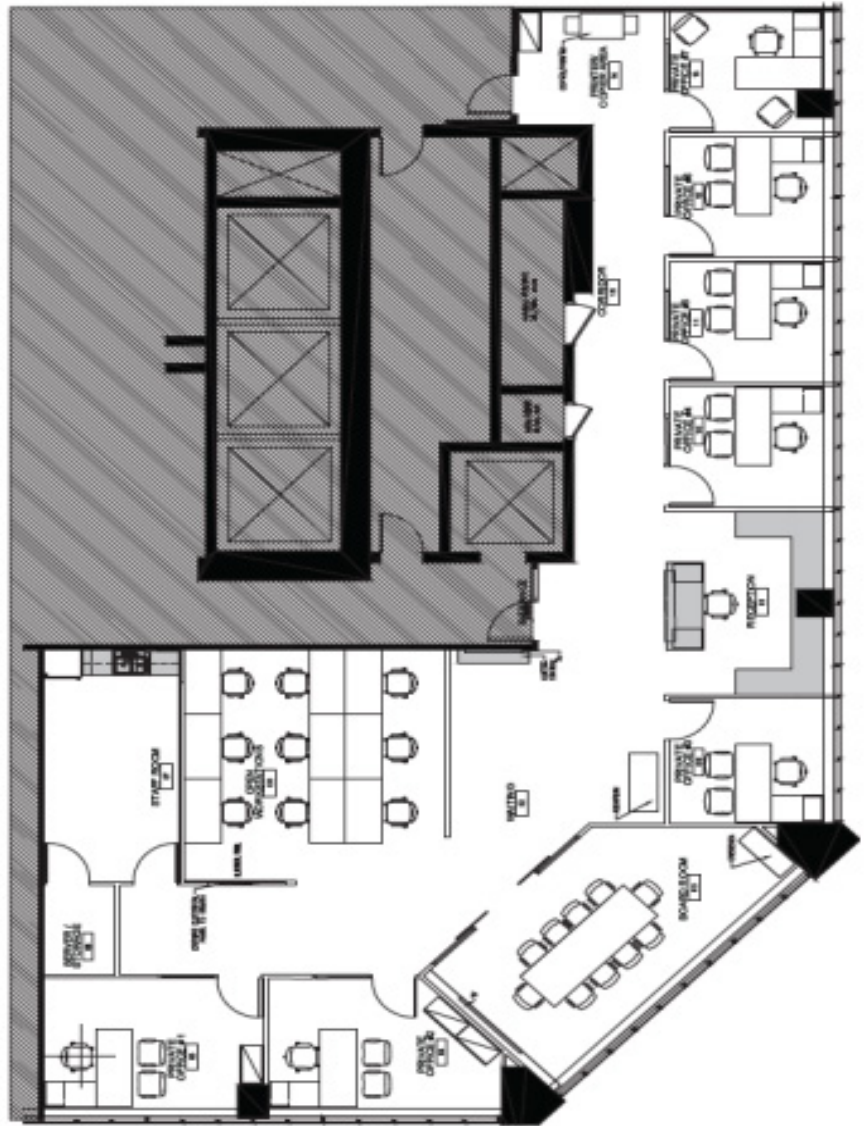

650 West Georgia Vancouver, B.C.

Suite 1720 - 3,164 sq.ft

All the information contained herein is subject to change or withdrawal without prior notice.
GWL Realty Advisors Inc.