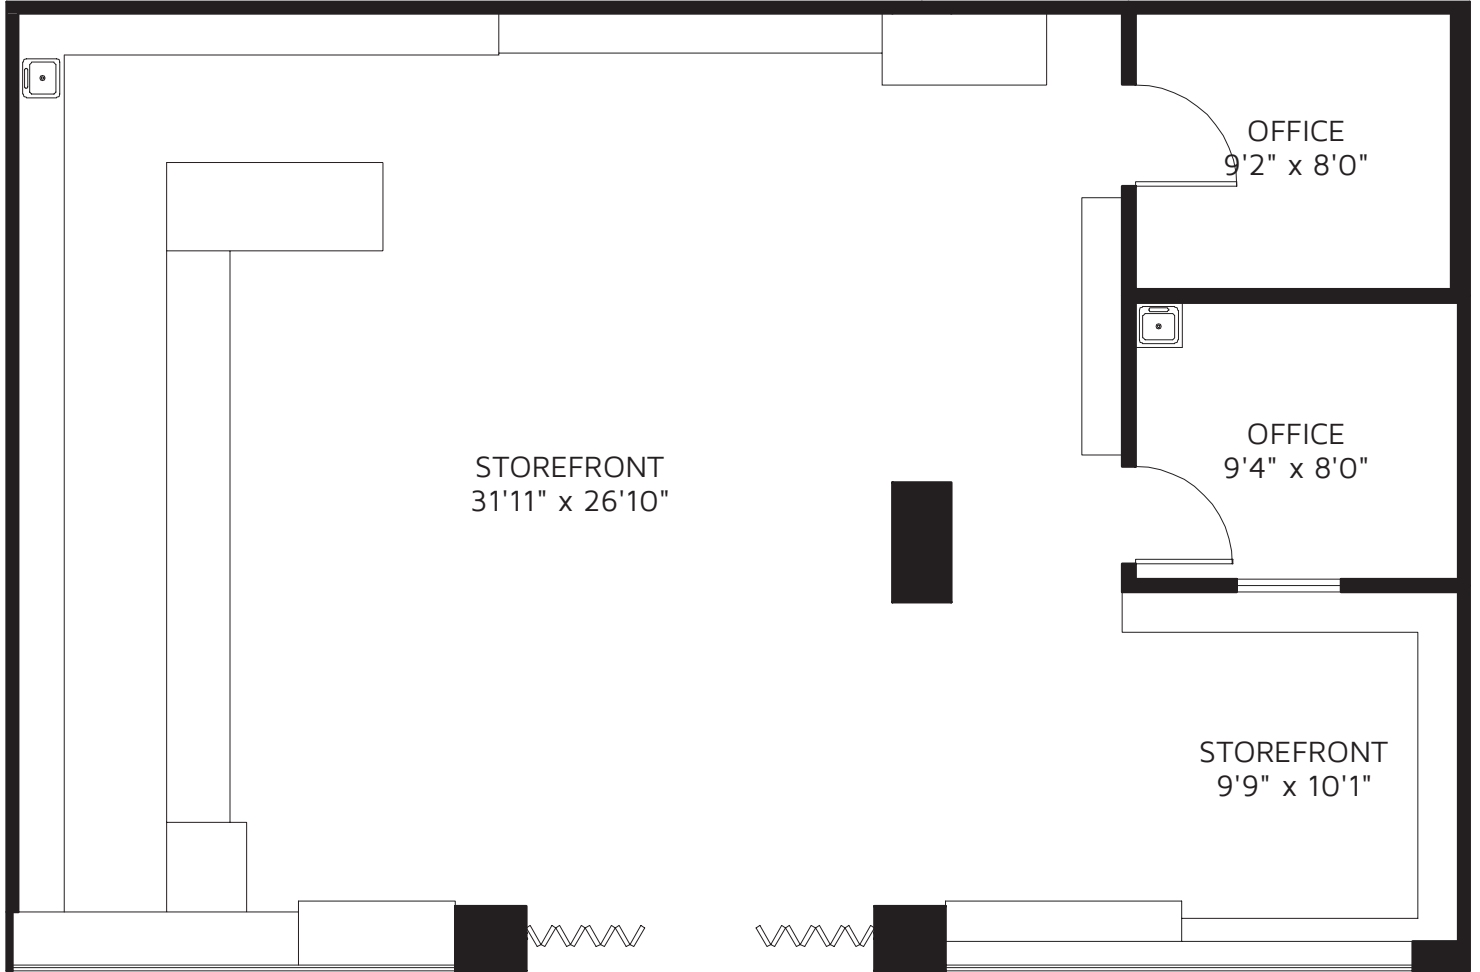

Vivian Lin

Sales Representative

604-808-0136

vlin@sothebysrealty.ca

2135 - 4000 NO. 3 RD, RICHMOND, V6X 0J8

GROSS LEASABLE AREA 1,185 SQ FT