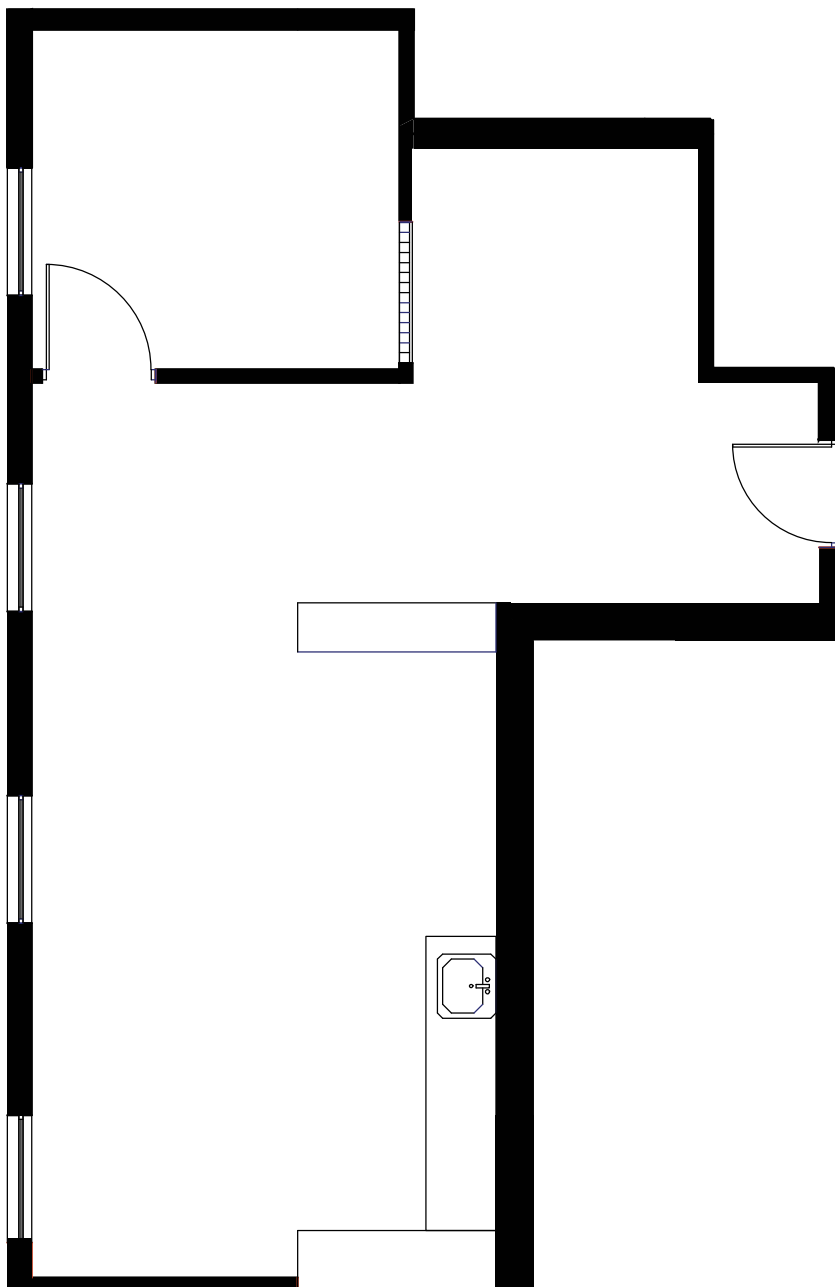

# 750 West Broadway

— Vancouver, BC

737 SQFT

#1316

N →

Peterson

Dimensions, square footage and floor plans are approximate only.  
The owner reserves the right to make modifications or changes without notice.