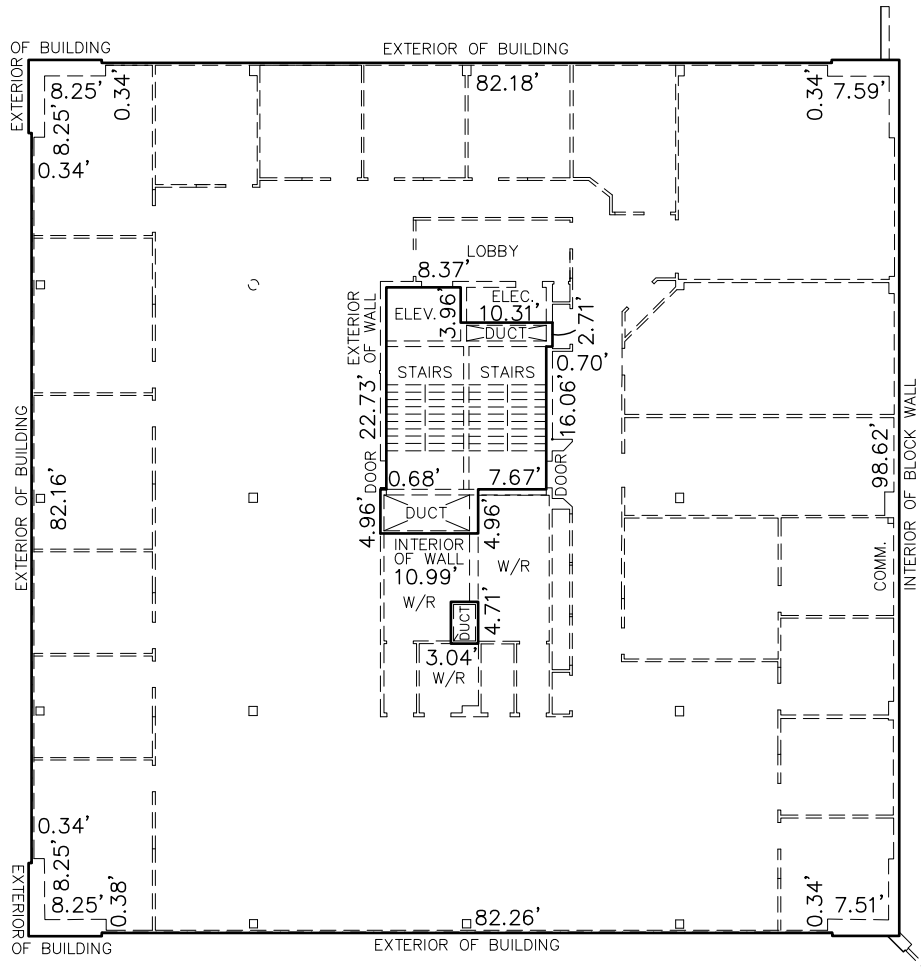

202 Brownlow Avenue

DARTMOUTH, NS

Unit T21-700

9,255 SF

Virtual Tour

Jonathan Hartlen, SIOR

Director, Leasing & Brokerage
 Managing Associate Broker
 T 902 482 9201 | M 902 209 9619
 jhartlen@compassbroker.com