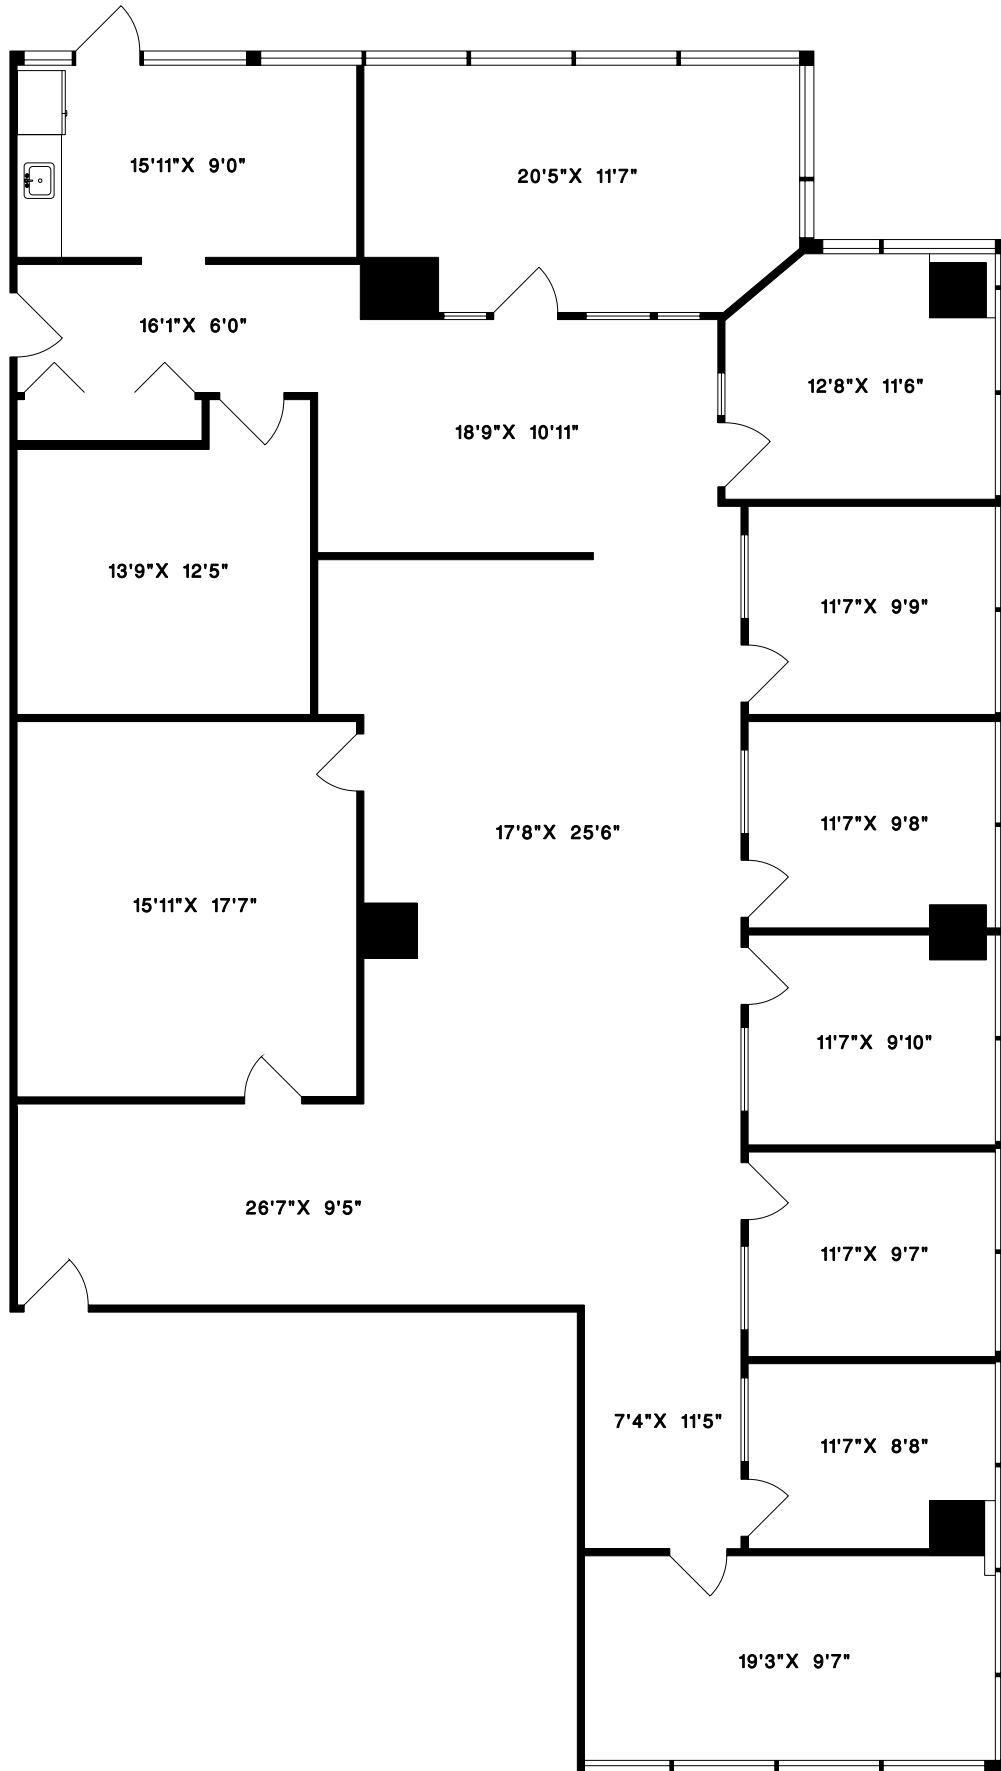

#301-2609 WESTVIEW DRIVE  
NORTH VANCOUVER

1' 6'  
SCALE