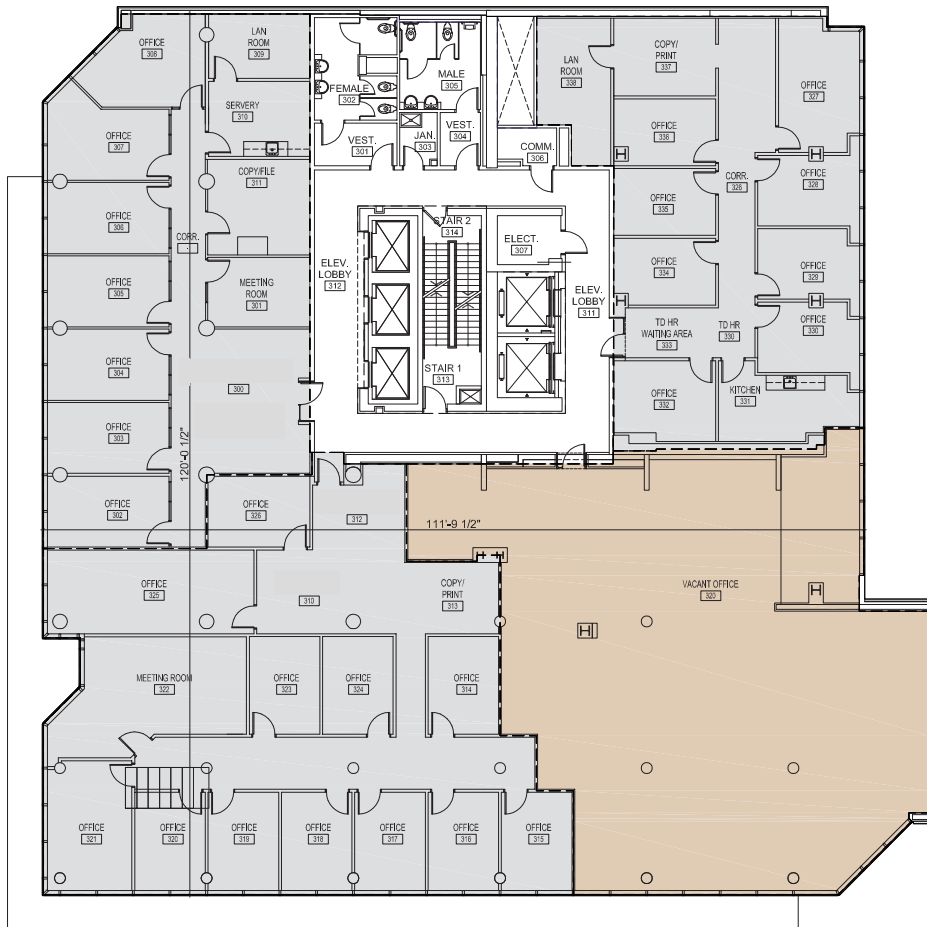

1791 Barrington Street

HALIFAX, NS

Suite 320

3,983 SF

[Virtual Tour](#)

Jonathan Hartlen

Director, Leasing & Brokerage
Managing Associate Broker
T 902 482 9201 | M 902 209 9619
jhartlen@compassbroker.com

Darlene Bennett