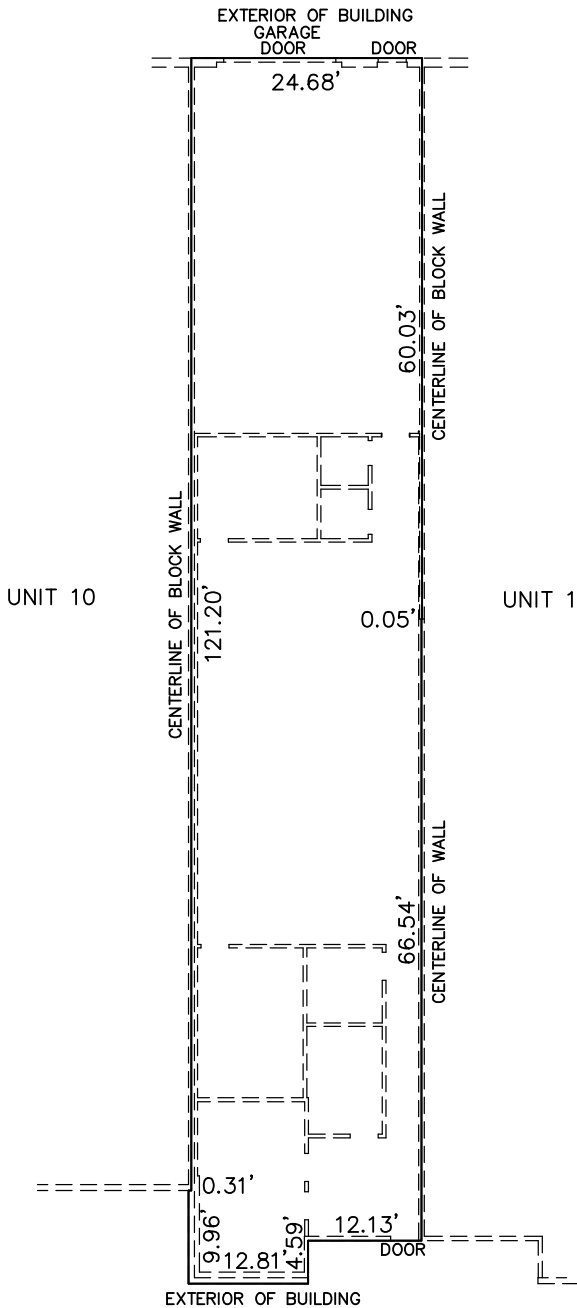

50 Thornhill Drive

DARTMOUTH, NS

Unit 11

3,189 SF

Jonathan Hartlen, SIOR

Director, Leasing & Brokerage
Managing Associate Broker
T 902 482 9201 | M 902 209 9619
jhartlen@compassbroker.com

Darlene Bennett

Leasing Manager
Associate Broker
T 902 702 8580 | M 902 403 5265
dbennett@compassbroker.com