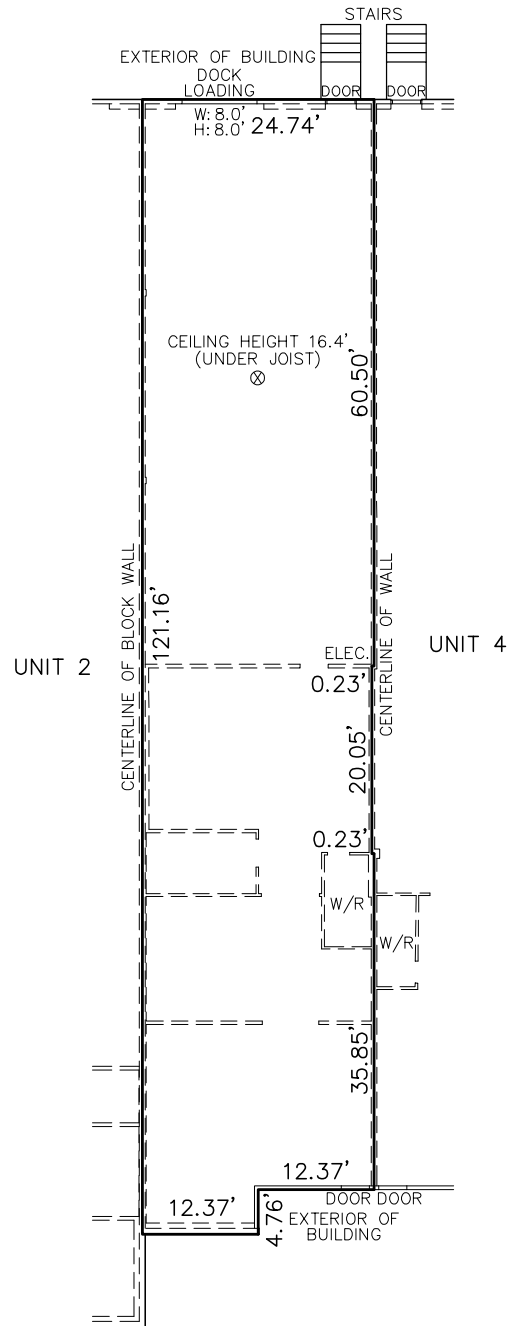

# 60 Thornhill Drive

DARTMOUTH, NS

Unit 3

2,941 SF