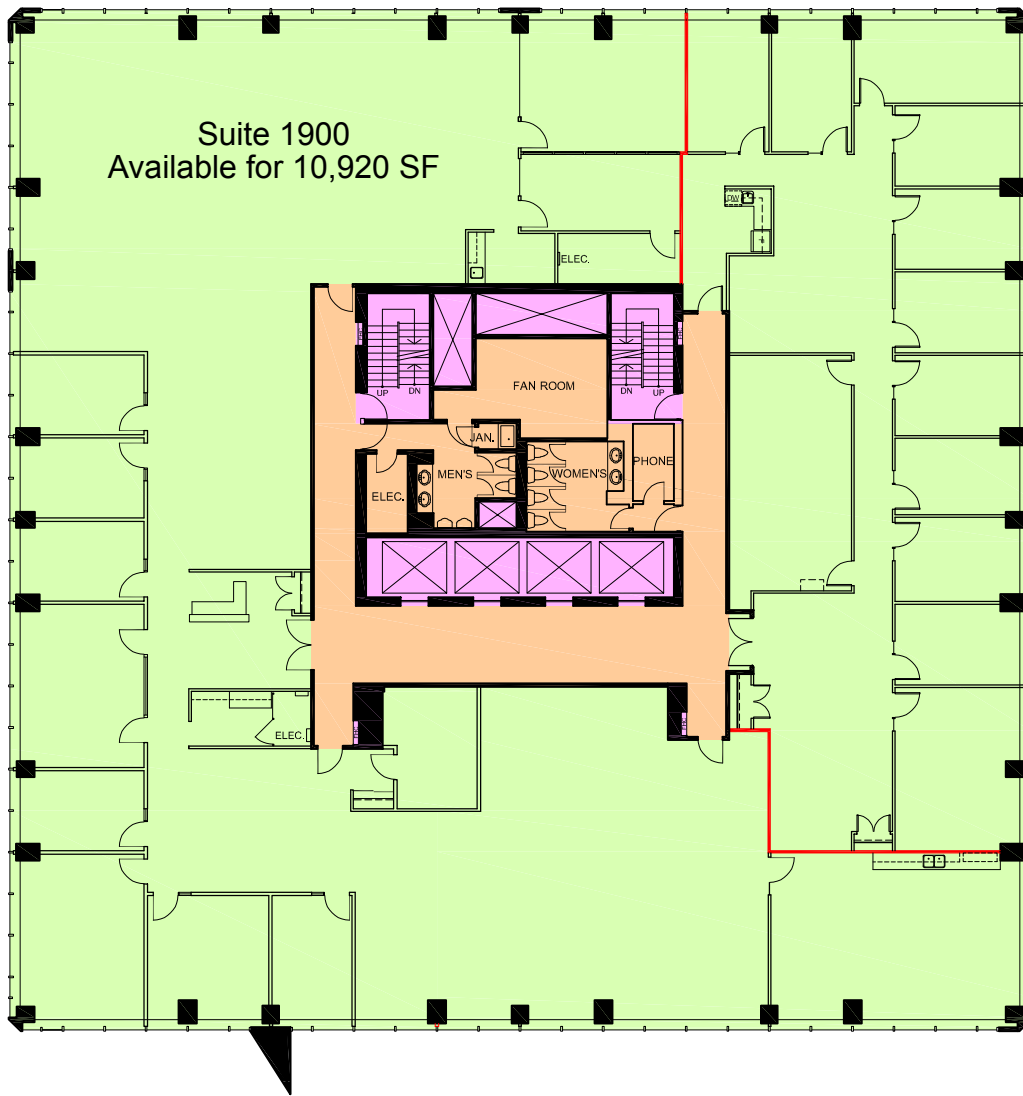

Suite 1900  
Available for 10,920 SF

- TENANT AREA
- FLOOR COMMON AREA
- VERTICAL PENETRATIONS
- DEMISING WALL

0 10 50 FT.

181 University Avenue  
Toronto, Ontario  
Nineteenth Floor - Area Summary