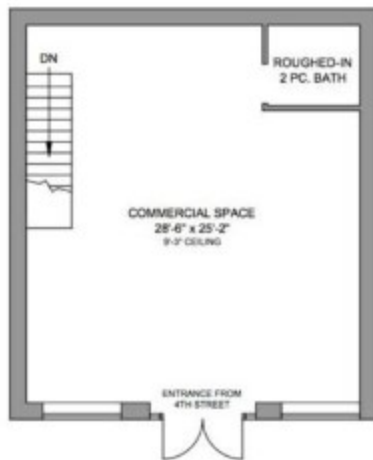

LOWER FLOOR
1480 SQ. FT.

MAIN FLOOR
792 SQ. FT.

NORTH

0' 5' 10'
SCALE

#101 - 9776 FOURTH STREET
JUNE 19, 2014

FLOOR	UNFINISHED
MAIN	792
LOWER	1480
TOTAL	2272