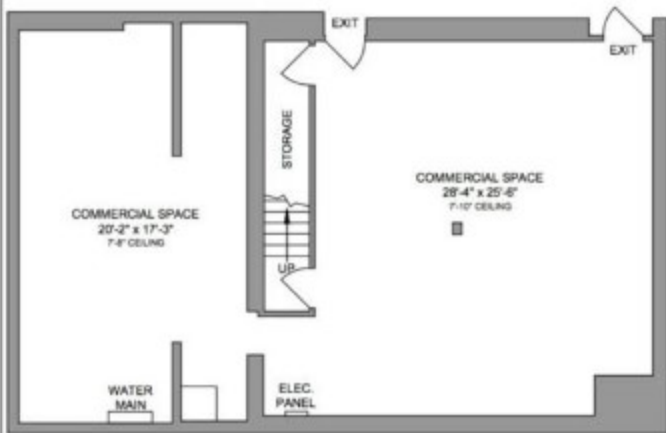

LOWER FLOOR
1480 SQ. FT.

MAIN FLOOR
792 SQ. FT.

NORTH

0' 5' 10'
SCALE

#101 - 9776 FOURTH STREET
JUNE 19, 2014

FLOOR	UNFINISHED
MAIN	792
LOWER	1480
TOTAL	2272