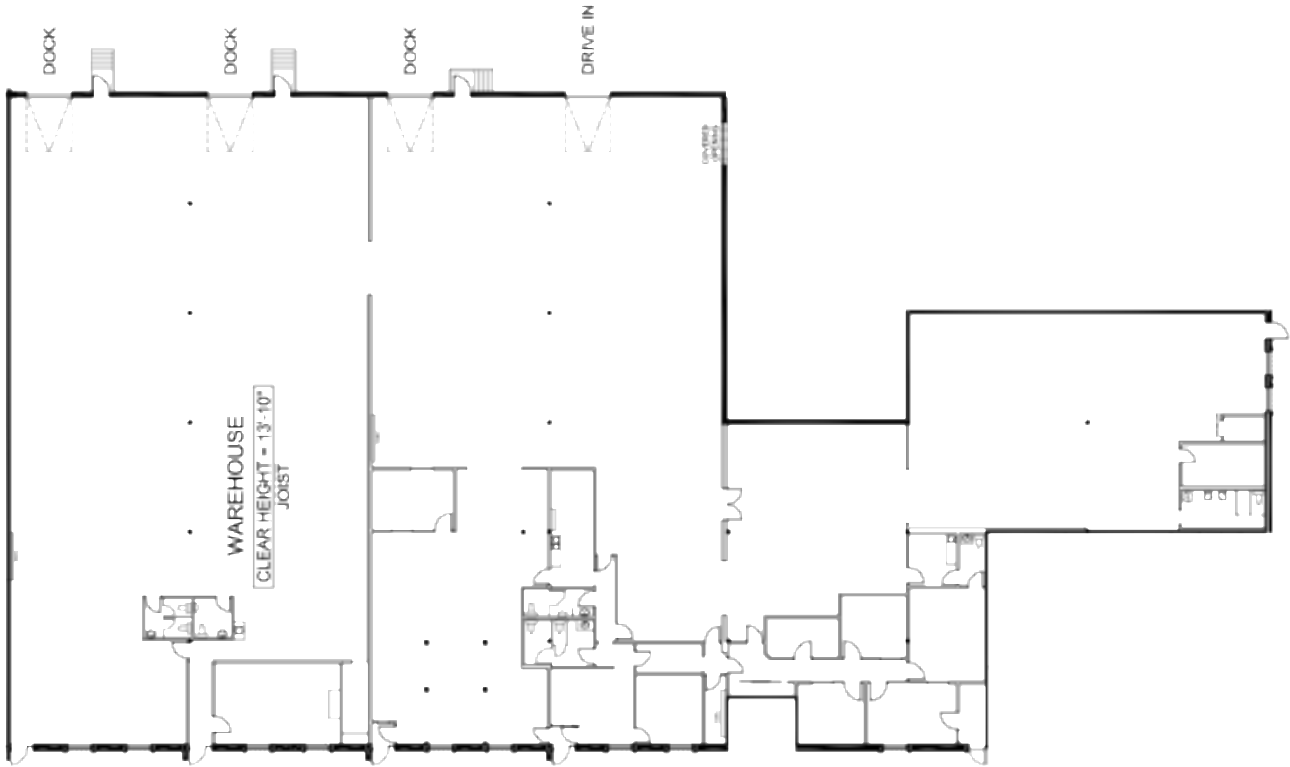

Floor Plan

Available Size:	Rates:	Total Additional Rent:	Availability:
20,835 SF	\$14.95 PSF	\$5.25 PSF	Immediate
Clear Height:	Loading Doors:	Zoning:	Power:
14'	3 TL 1 DI	M-3	200 A