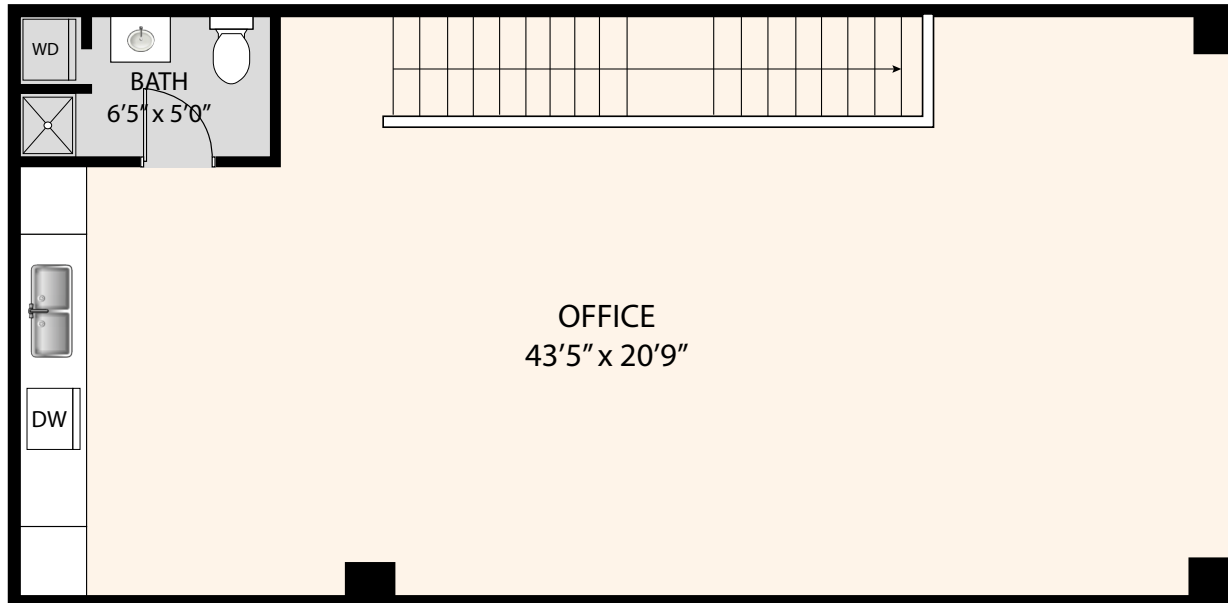

1125 - 11980 Hammersmith Way, Richmond

MAIN FLOOR

FLOOR AREA: 1,285 SQ.FT

LOWER FLOOR

FLOOR AREA: 950 SQ.FT

FLOOR AREA (SQ.FT)	
MAIN FLOOR	1,285 SF
LOWER FLOOR	950 SF
TOTAL (SQ.FT)	2,235 SF

D	DRYER	RF	REFRIGERATOR
DW	DISH WASHER	STO	STOVE
FURN	FURNACE	W	WASHER
HWT	HOT WATER TANK	WD	WASHER / DRYER