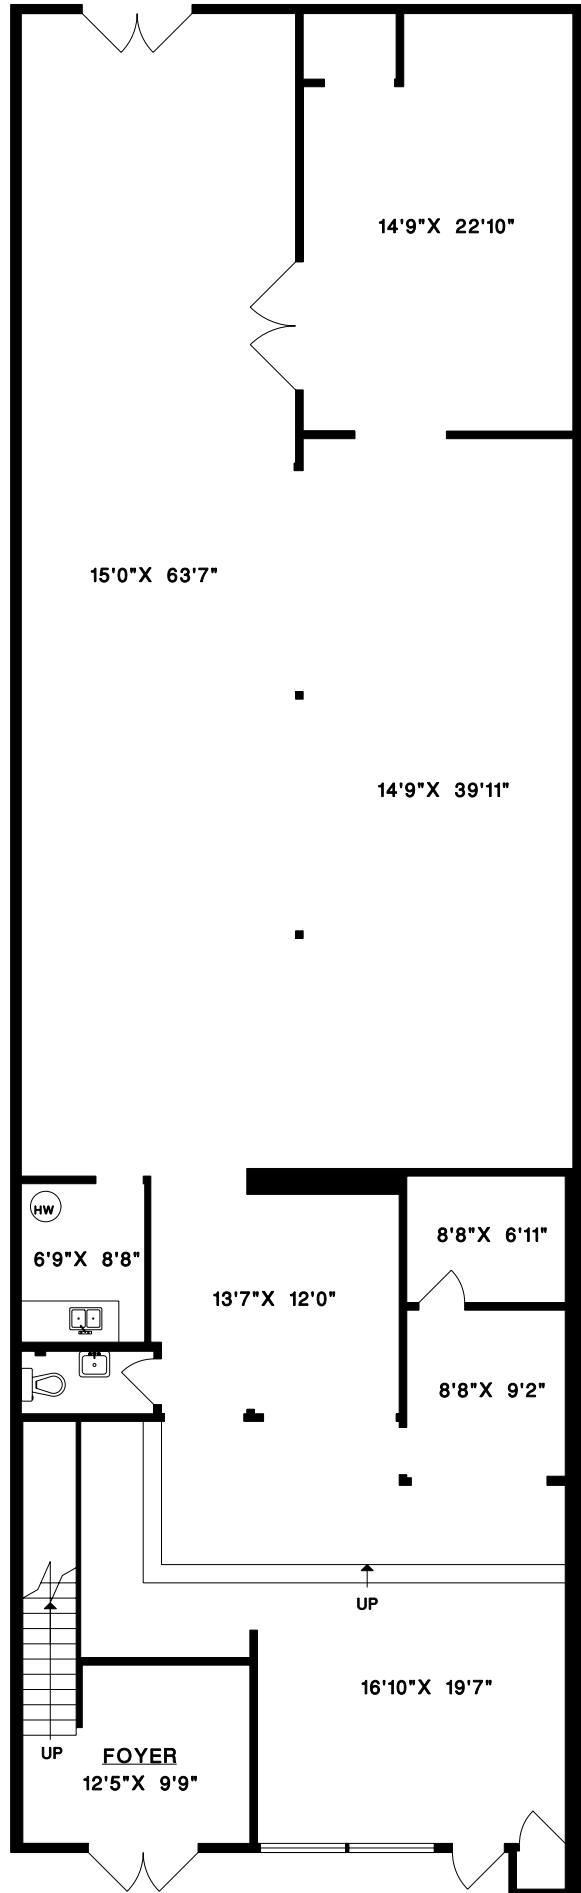

1485 CLYDE AVENUE  
WEST VANCOUVER

MAIN FLOOR 3,169 SQ.FT.  
UPPER FLOOR 753 SQ.FT.  
TOTAL 3,922 SQ.FT.

UPPER FLOOR

MAIN FLOOR