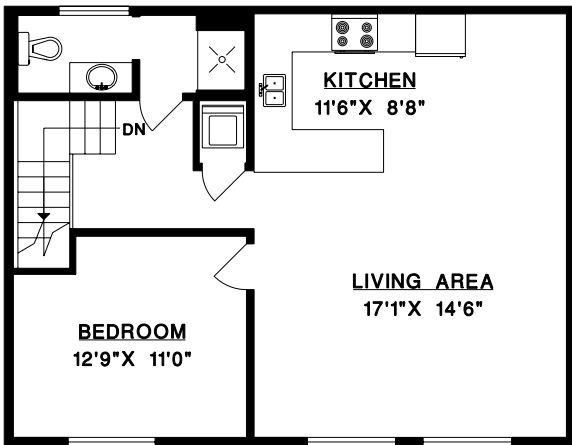

1485 CLYDE AVENUE  
WEST VANCOUVER

MAIN FLOOR 3,169 SQ.FT.  
UPPER FLOOR 753 SQ.FT.  
TOTAL 3,922 SQ.FT.

UPPER FLOOR

MAIN FLOOR