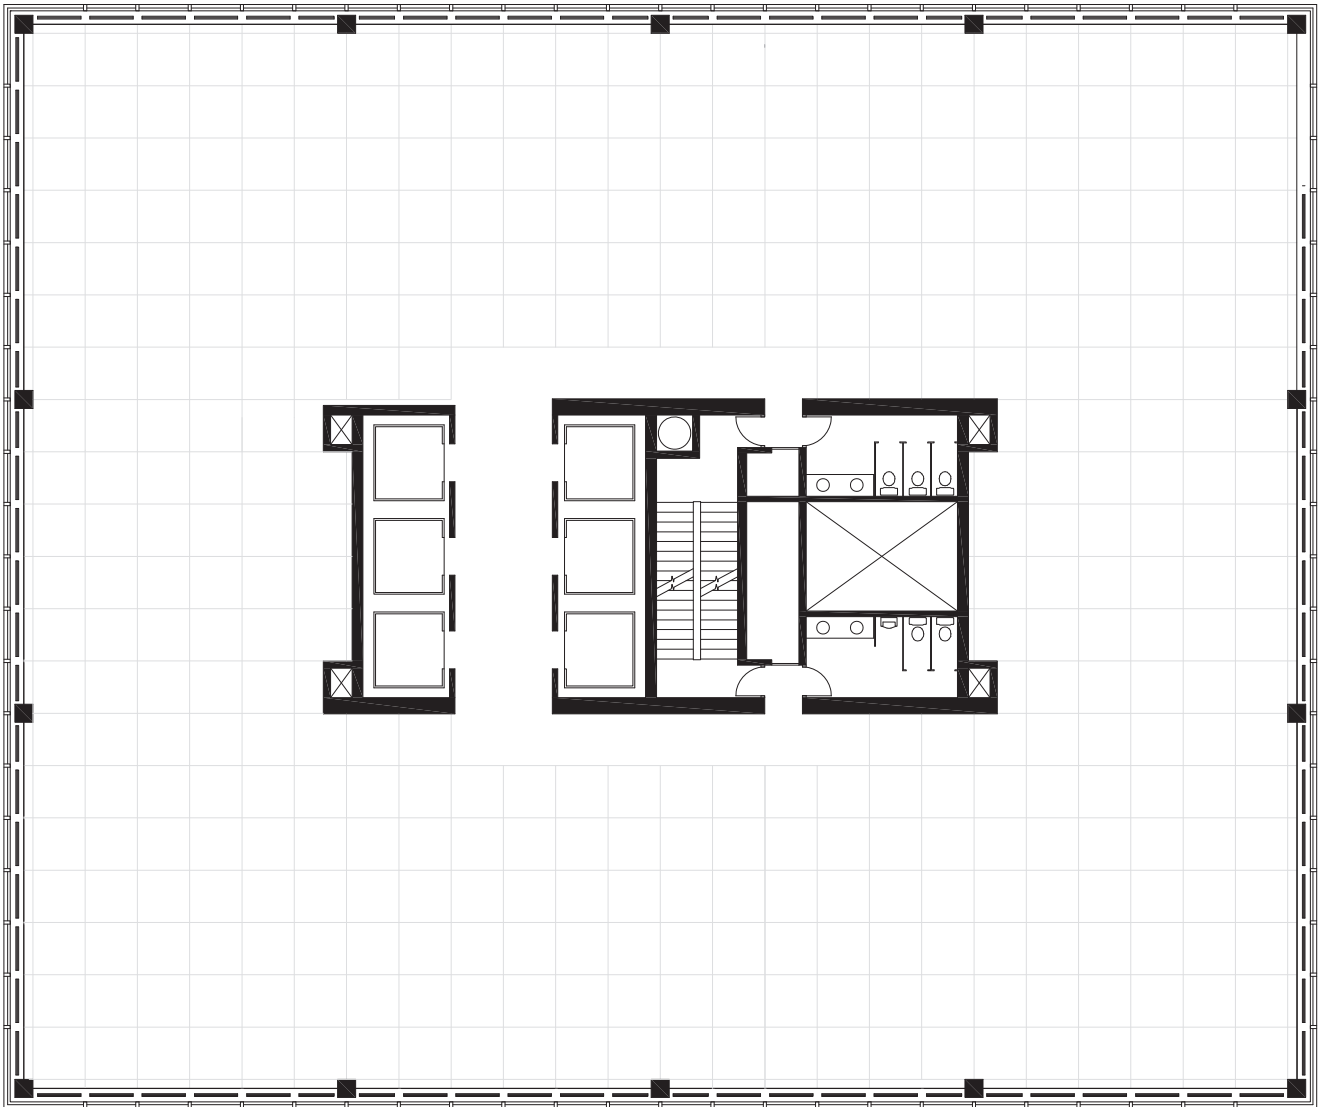

# 102A Tower

FLOORPLAN  
20TH FLOOR - 11,839 SF

CITY CENTRE  
TOWERS

[View Floor Photos](#)