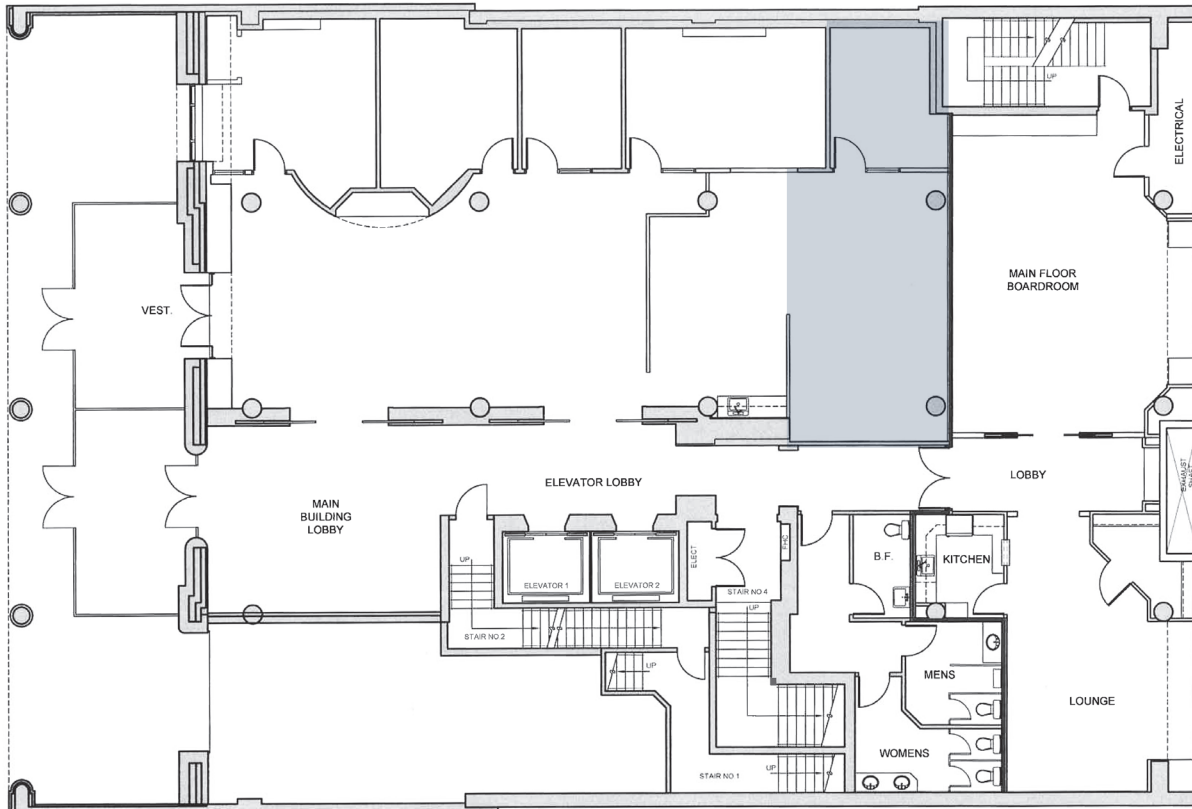

1718 Argyle Street

HALIFAX, NS

Suite 110

846 SF

Jonathan Hartlen

Director, Leasing & Brokerage
Managing Associate Broker
T 902 482 9201 | M 902 209 9619
jhartlen@compassbroker.com

Darlene Bennett

Leasing Manager
Associate Broker
T 902 702 8580 | M 902 403 5265
dbennett@compassbroker.com