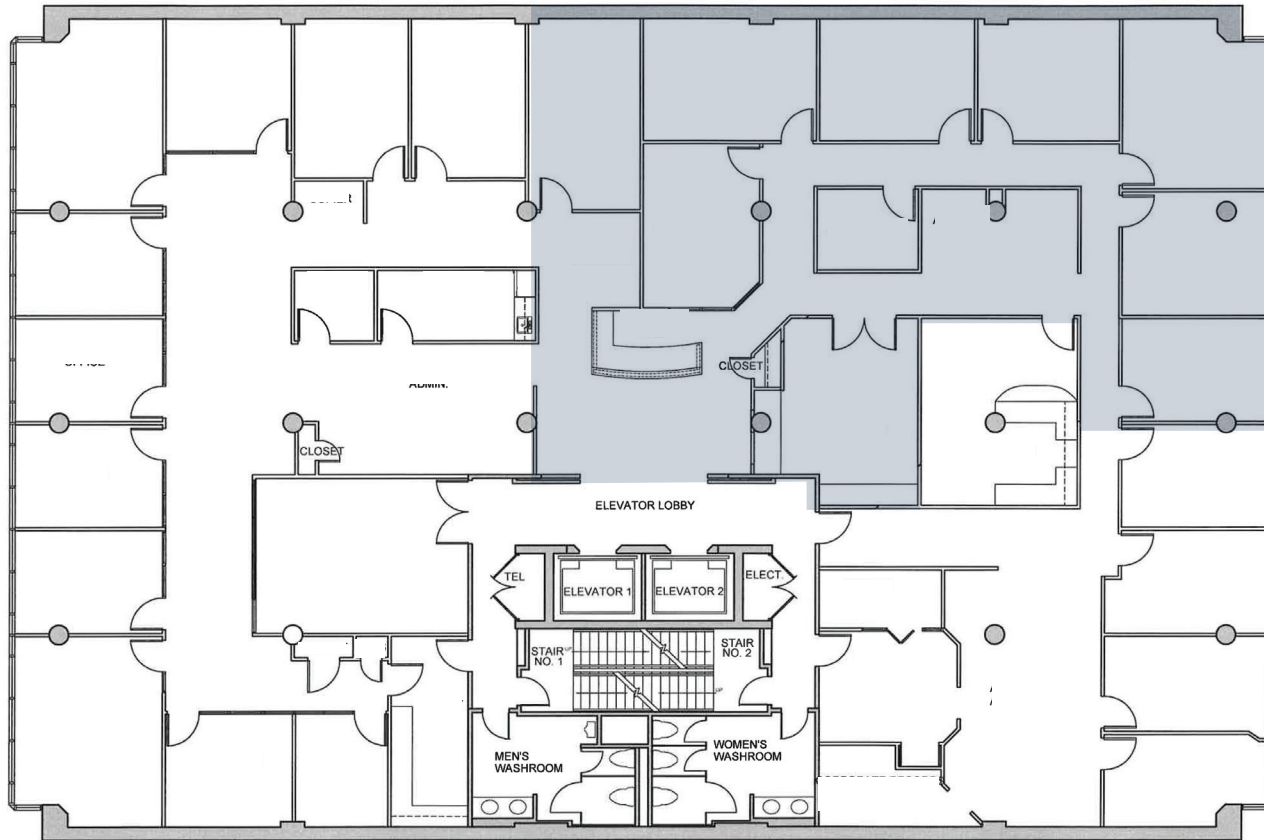

1718 Argyle Street

HALIFAX, NS

Suite 510

2,949 SF

Virtual Tour

Jonathan Hartlen

Director, Leasing & Brokerage
Managing Associate Broker
T 902 482 9201 | M 902 209 9619
jhartlen@compassbroker.com

Darlene Bennett