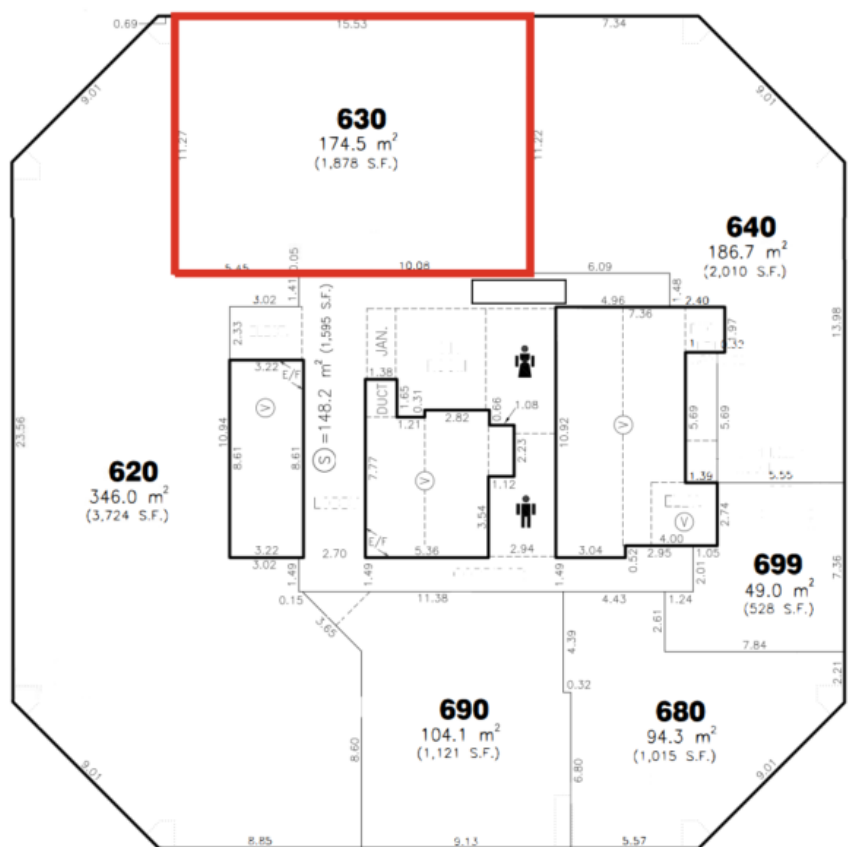

650 West Georgia Vancouver, B.C.

Suite 630 - 2,170 sq.ft

All the information contained herein is subject to change or withdrawal without prior notice.
GWL Realty Advisors Inc.