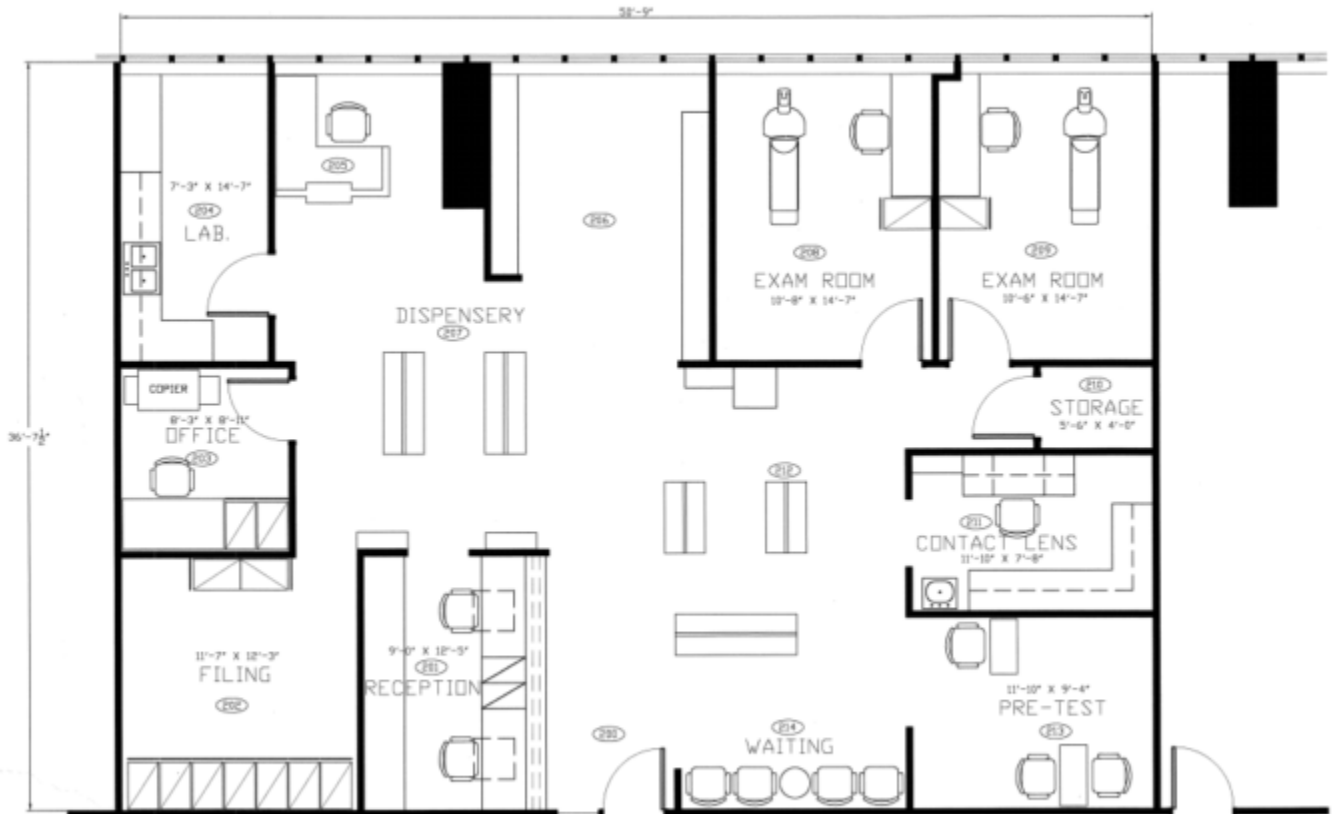

650 West Georgia Vancouver, B.C.

Suite 630 - 2,170 sq.ft

All the information contained herein is subject to change or withdrawal without prior notice.
GWL Realty Advisors Inc.