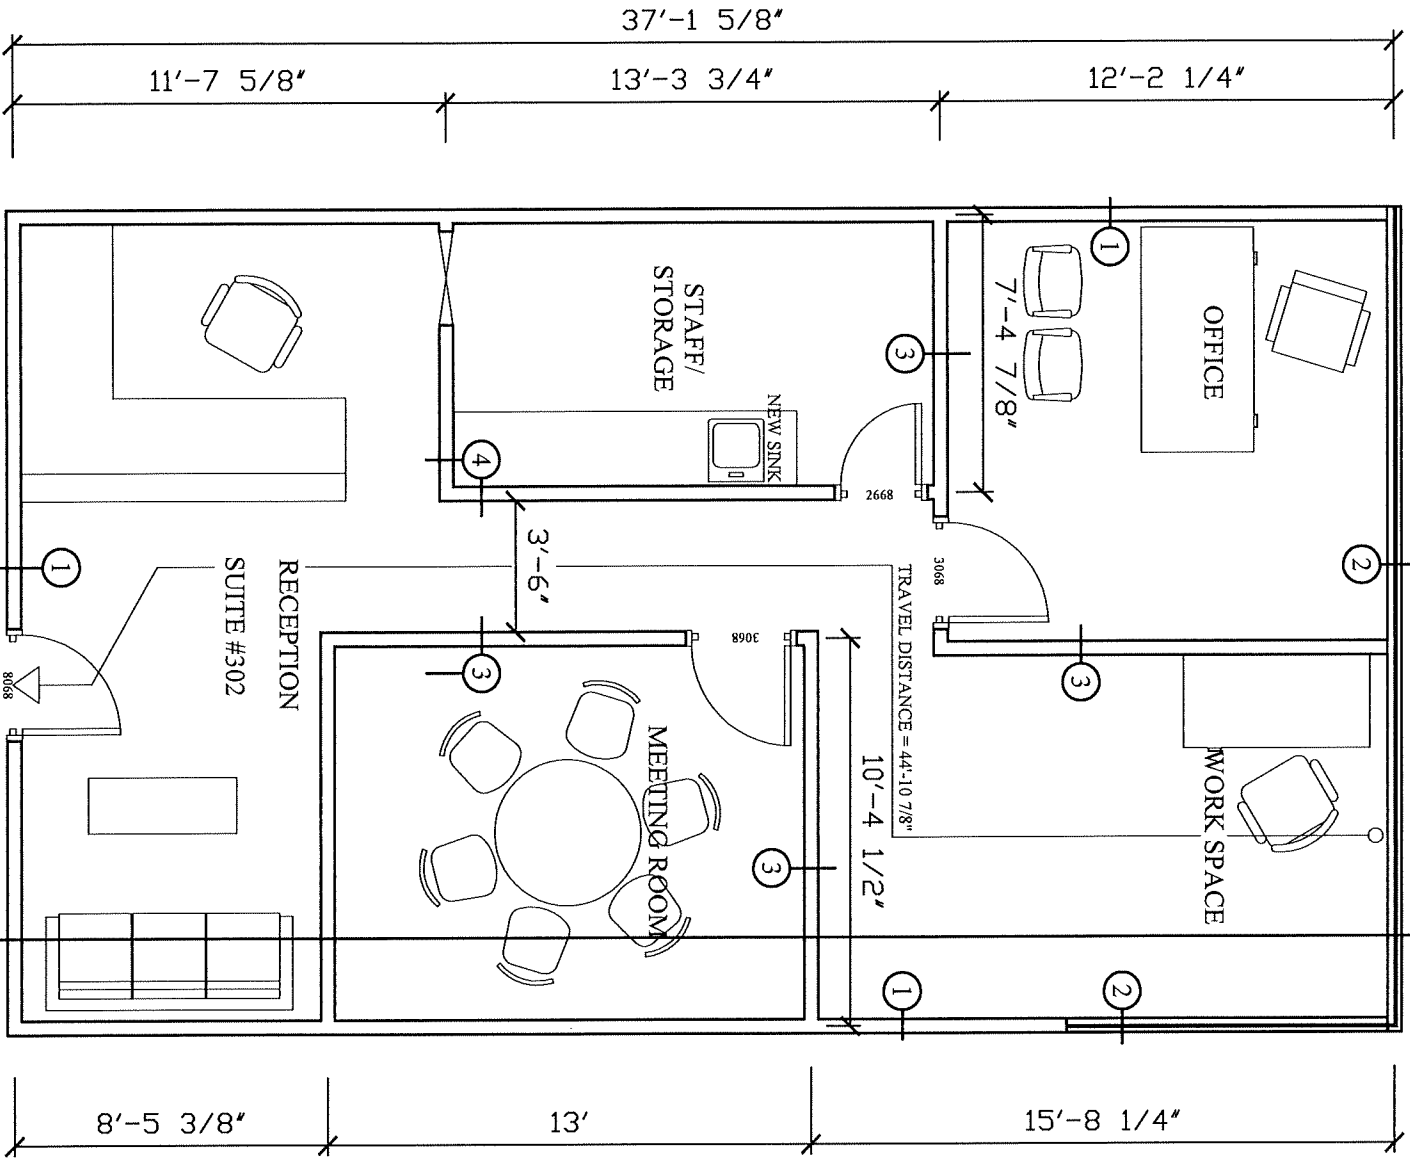

SCALE: 3/16" = 1'-0"
1676 MARTIN DRIVE: 3rd FLOOR

○ FLOOR PLAN
 SCALE: 1/4" = 1'-0"