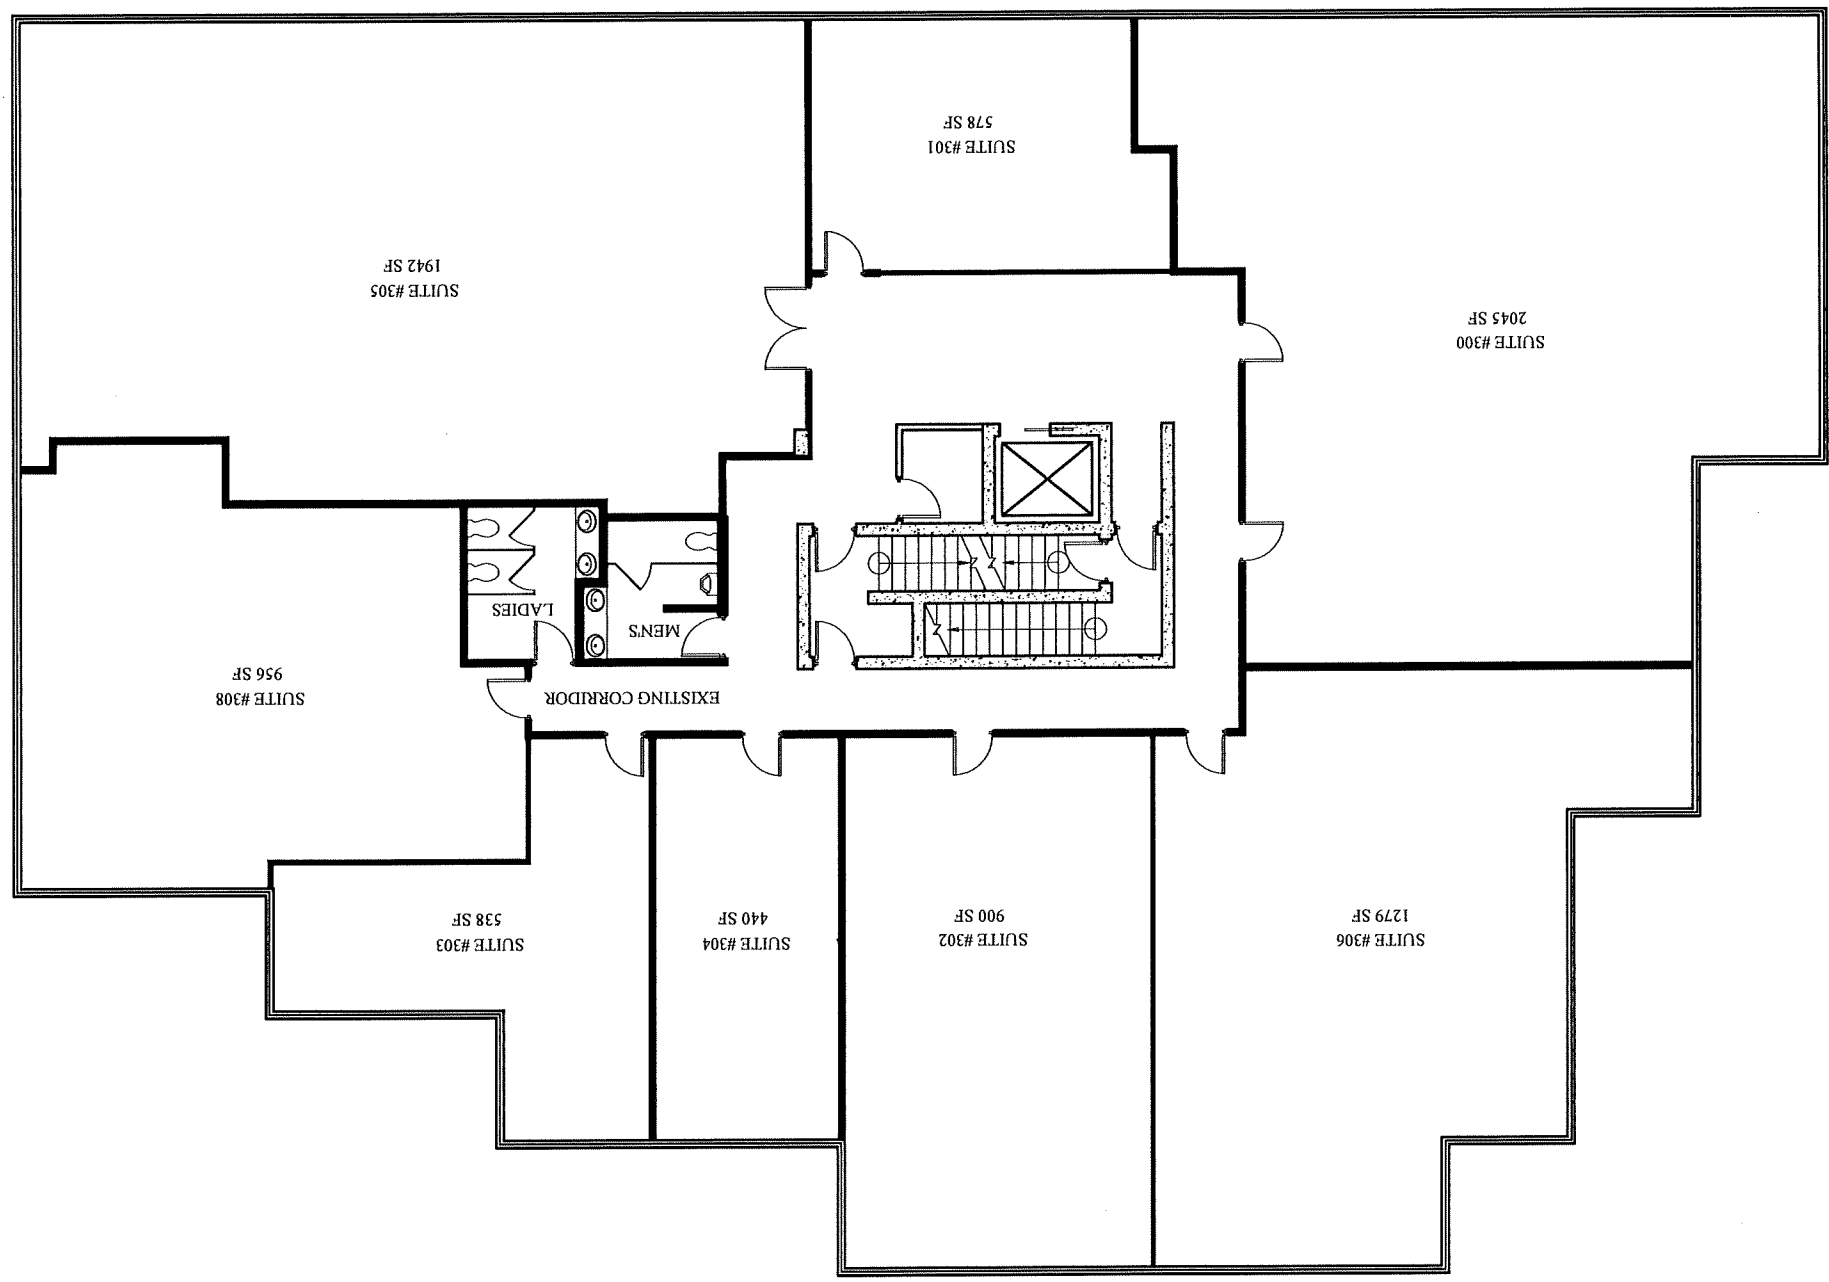

SCALE: 3/16" = 1'-0"
1676 MARTIN DRIVE: 3rd FLOOR

○ FLOOR PLAN
 SCALE: 1/4" = 1'-0"