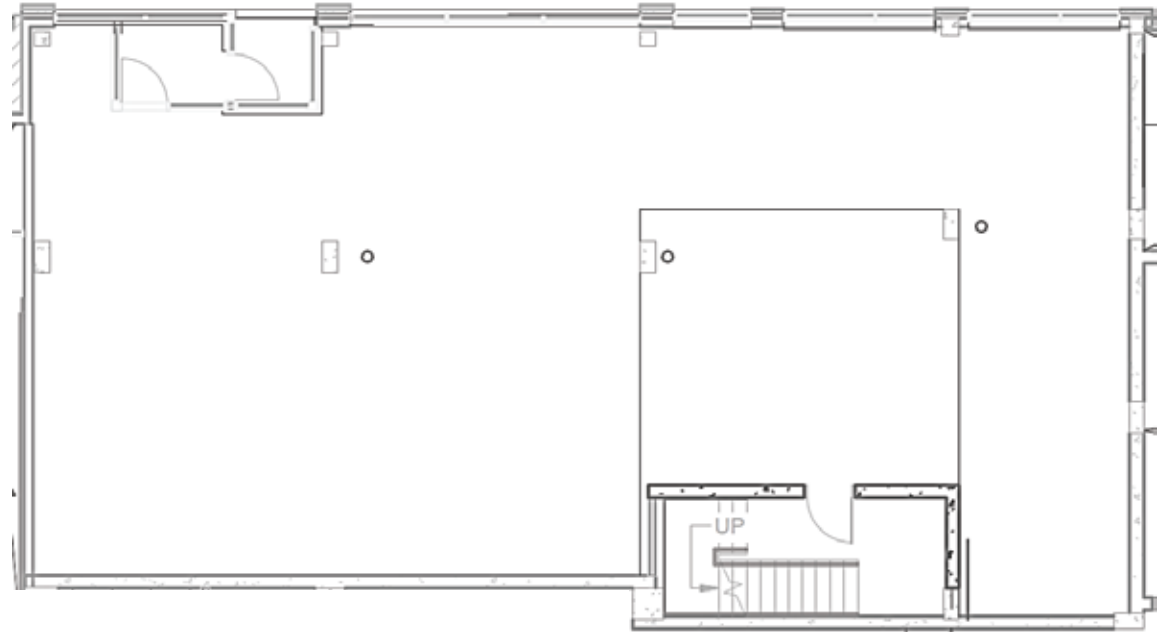

# THE KEVEL

16 Kings Wharf Place

TOWER  
Level 00  
Retail105  
2,414 sqft

BUILDING FRONT - KINGS WHARF PLACE