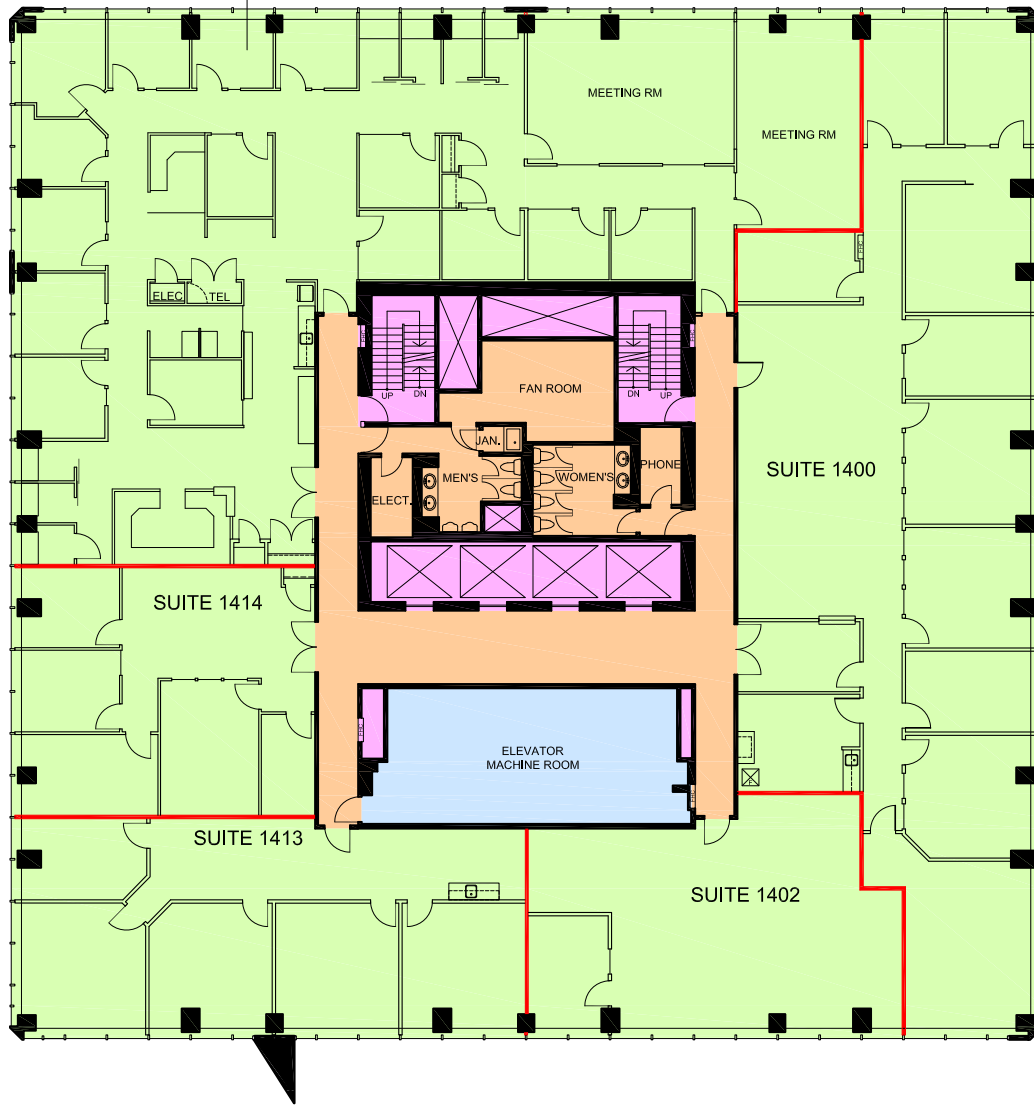

SUITE 1410 - 5,654 SF
AVAILABLE

- OCCUPANT AREA
- FLOOR SERVICE AREA
- VERTICAL PENETRATIONS
- BUILDING SERVICE AREA
- DEMISING WALL

0 10 50 FT.

181 University Avenue
Toronto, Ontario
Fourteenth Floor - Area Summary