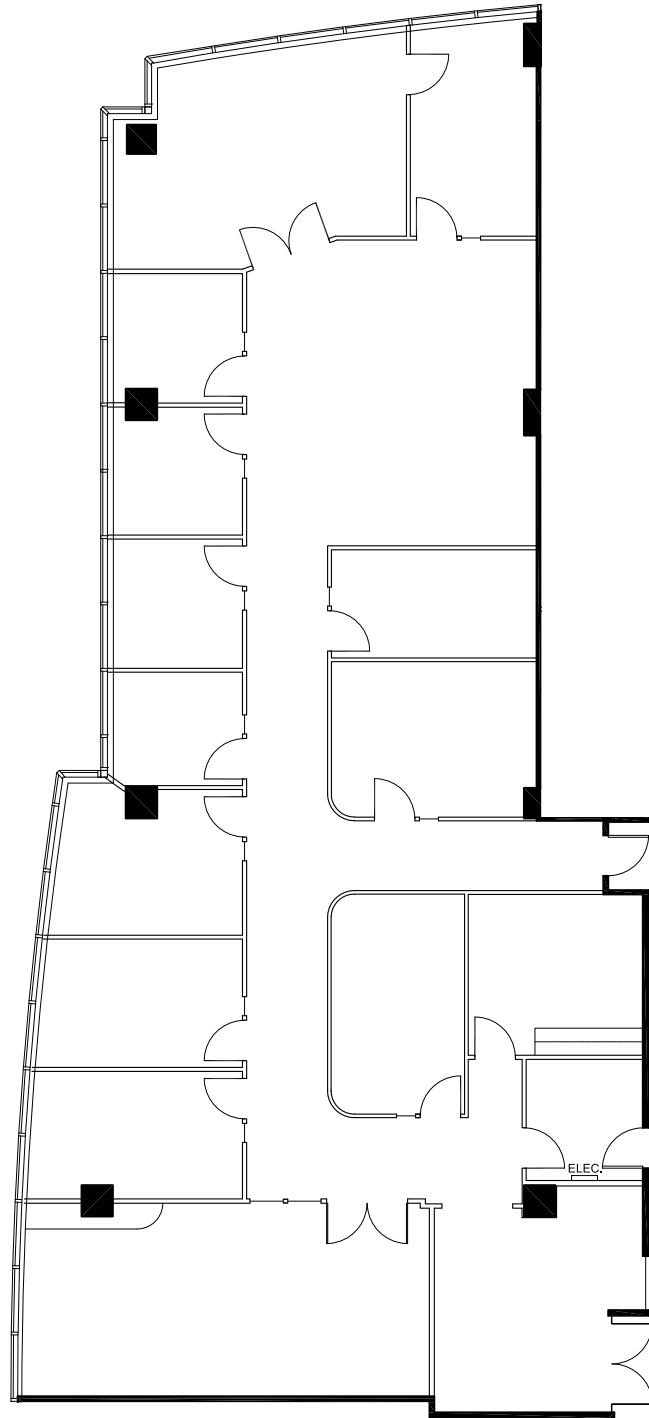

SUITE 300 - 4,684 SF

ABOVE INFORMATION ESTABLISHED ACCORDING TO
TO ANSI / BOMA Z65.1 1996

© 2025 Space Database Inc. All Rights Reserved
