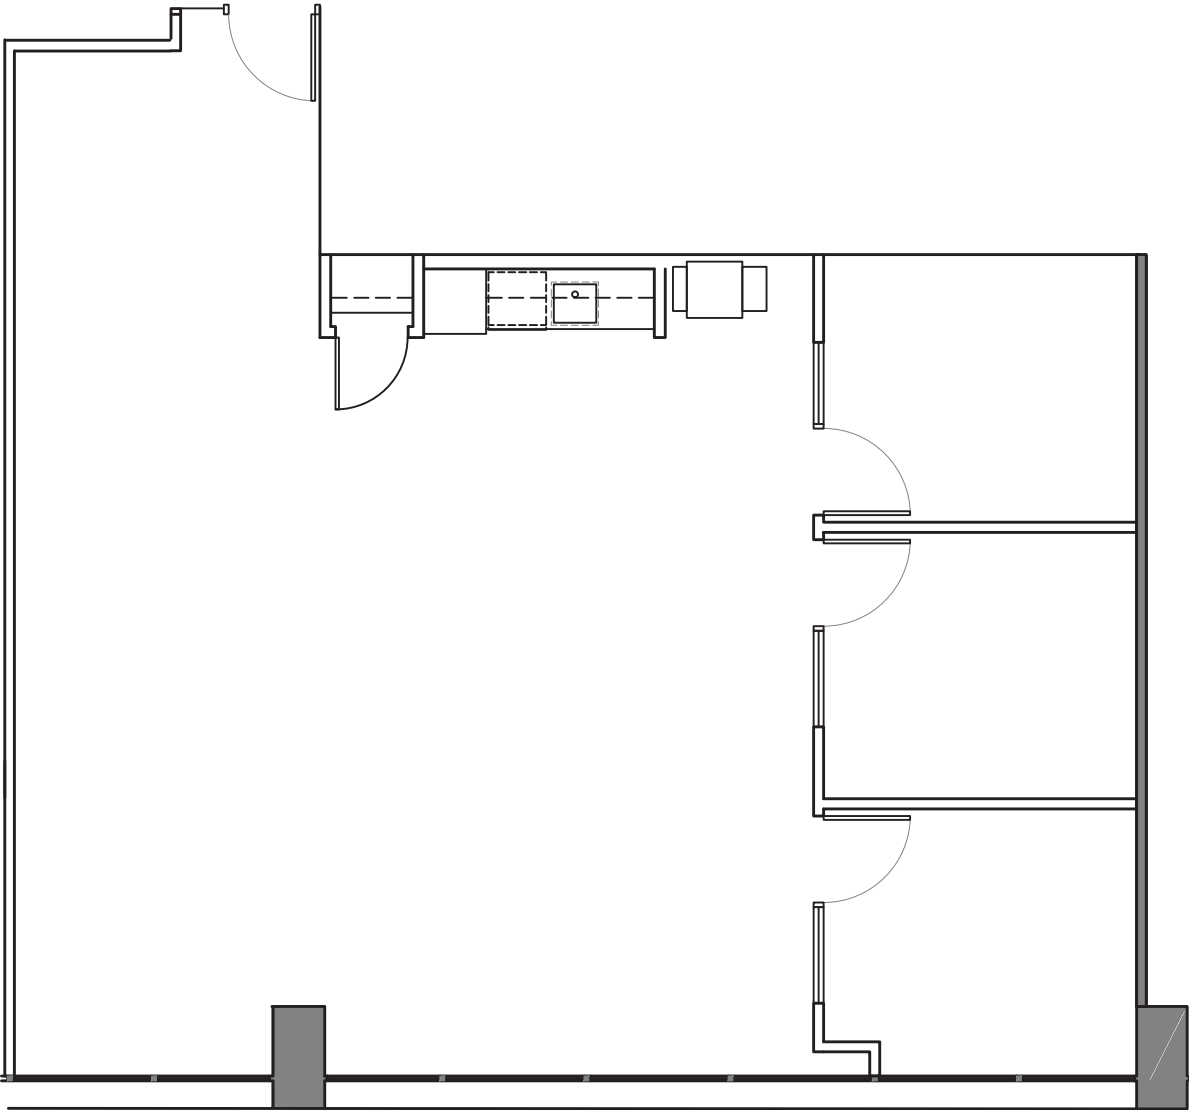

# 1166 Alberni Street

— Vancouver, BC

1,472 SQFT

#930

Peterson

Dimensions, square footage and floor plans are approximate only.  
The owner reserves the right to make modifications or changes without notice.