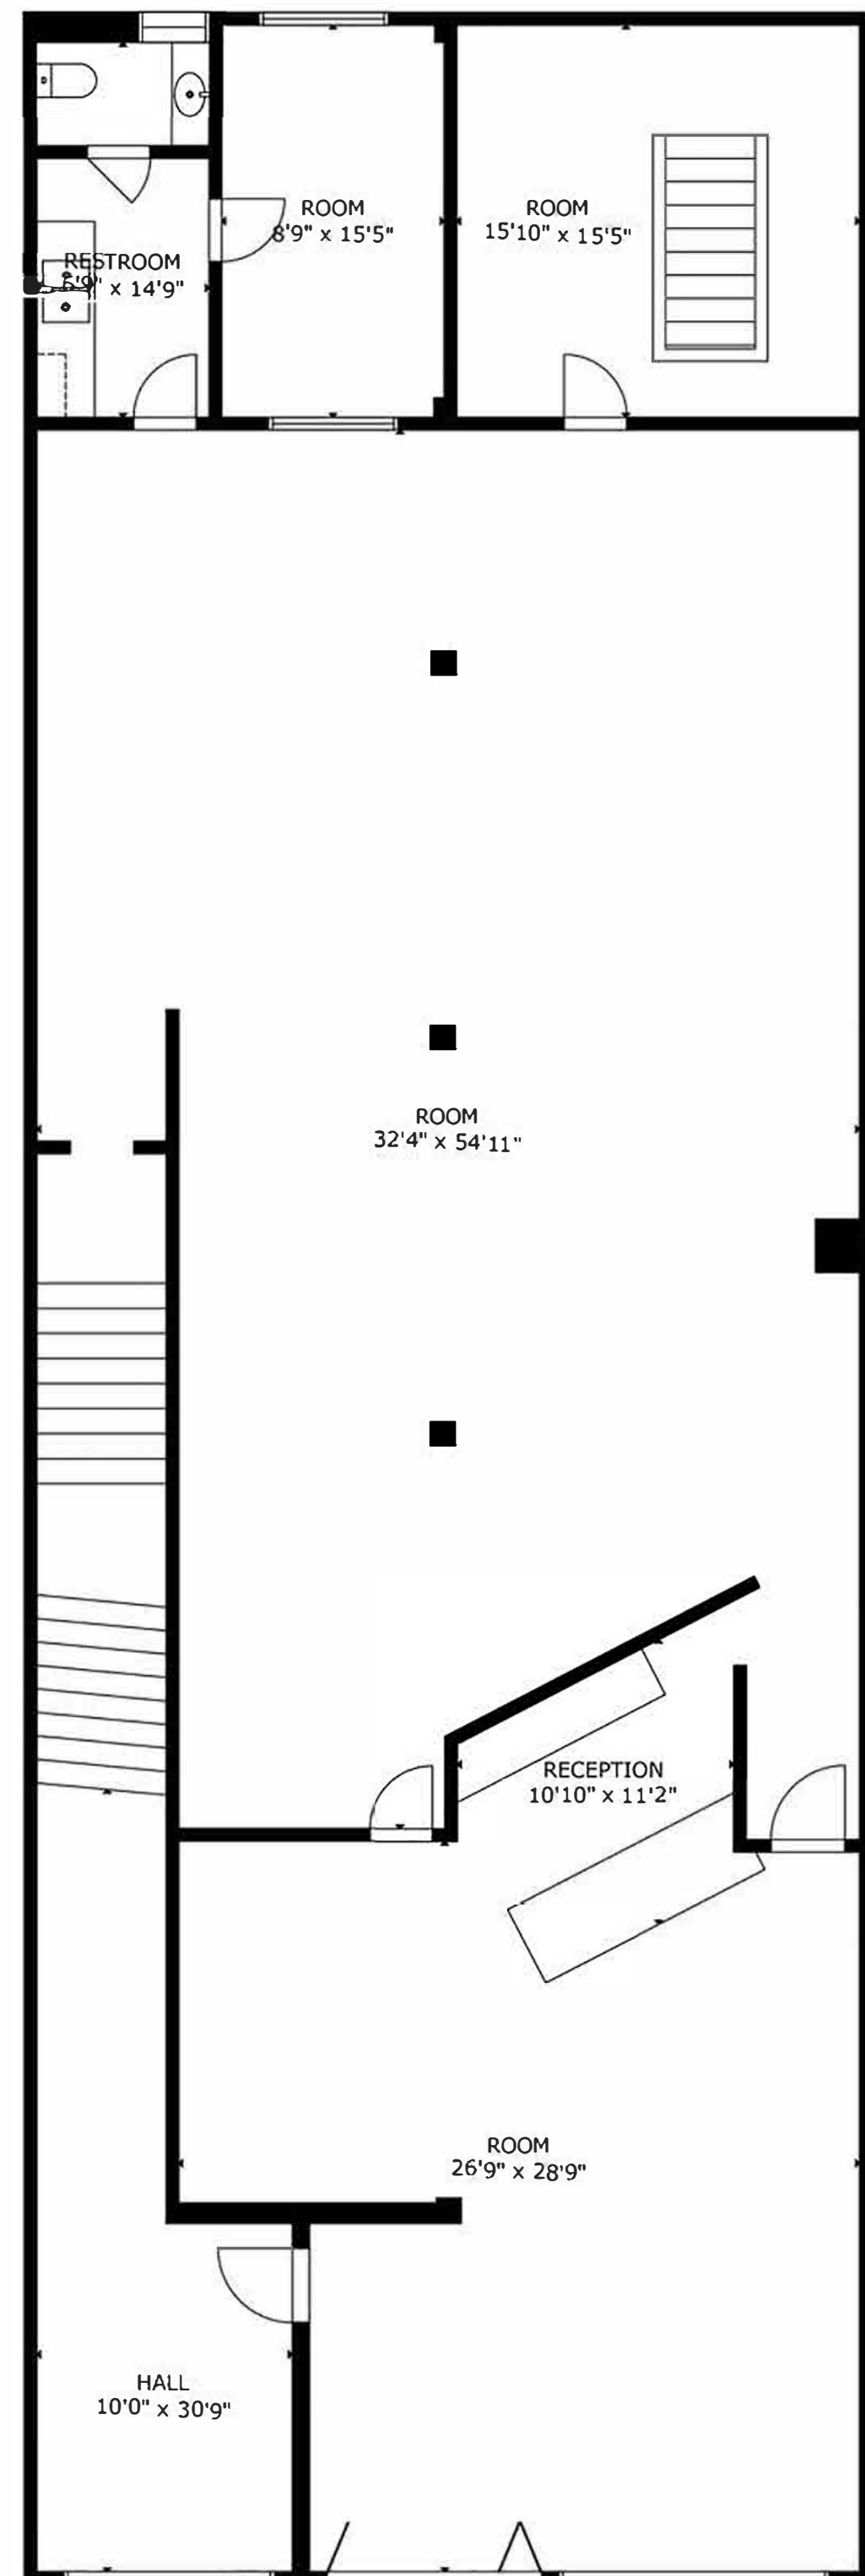

22344 Lougheed Hwy Maple Ridge

MAIN FLOOR
Ceiling Height: 8'0" - 11'9"

UPPER FLOOR
Ceiling Height: 8'4"

LIVING AREAS	5502 sq.ft
UPPER FLOOR	2348 sq.ft
MAIN FLOOR	3154 sq.ft

Total square foot calculated to gross unit area. SQFT based on interior measurements to exterior walls. Size and dimensions are approximate, actual may vary.

All dimensions are not guaranteed, not intended to form part any contract or warranty.