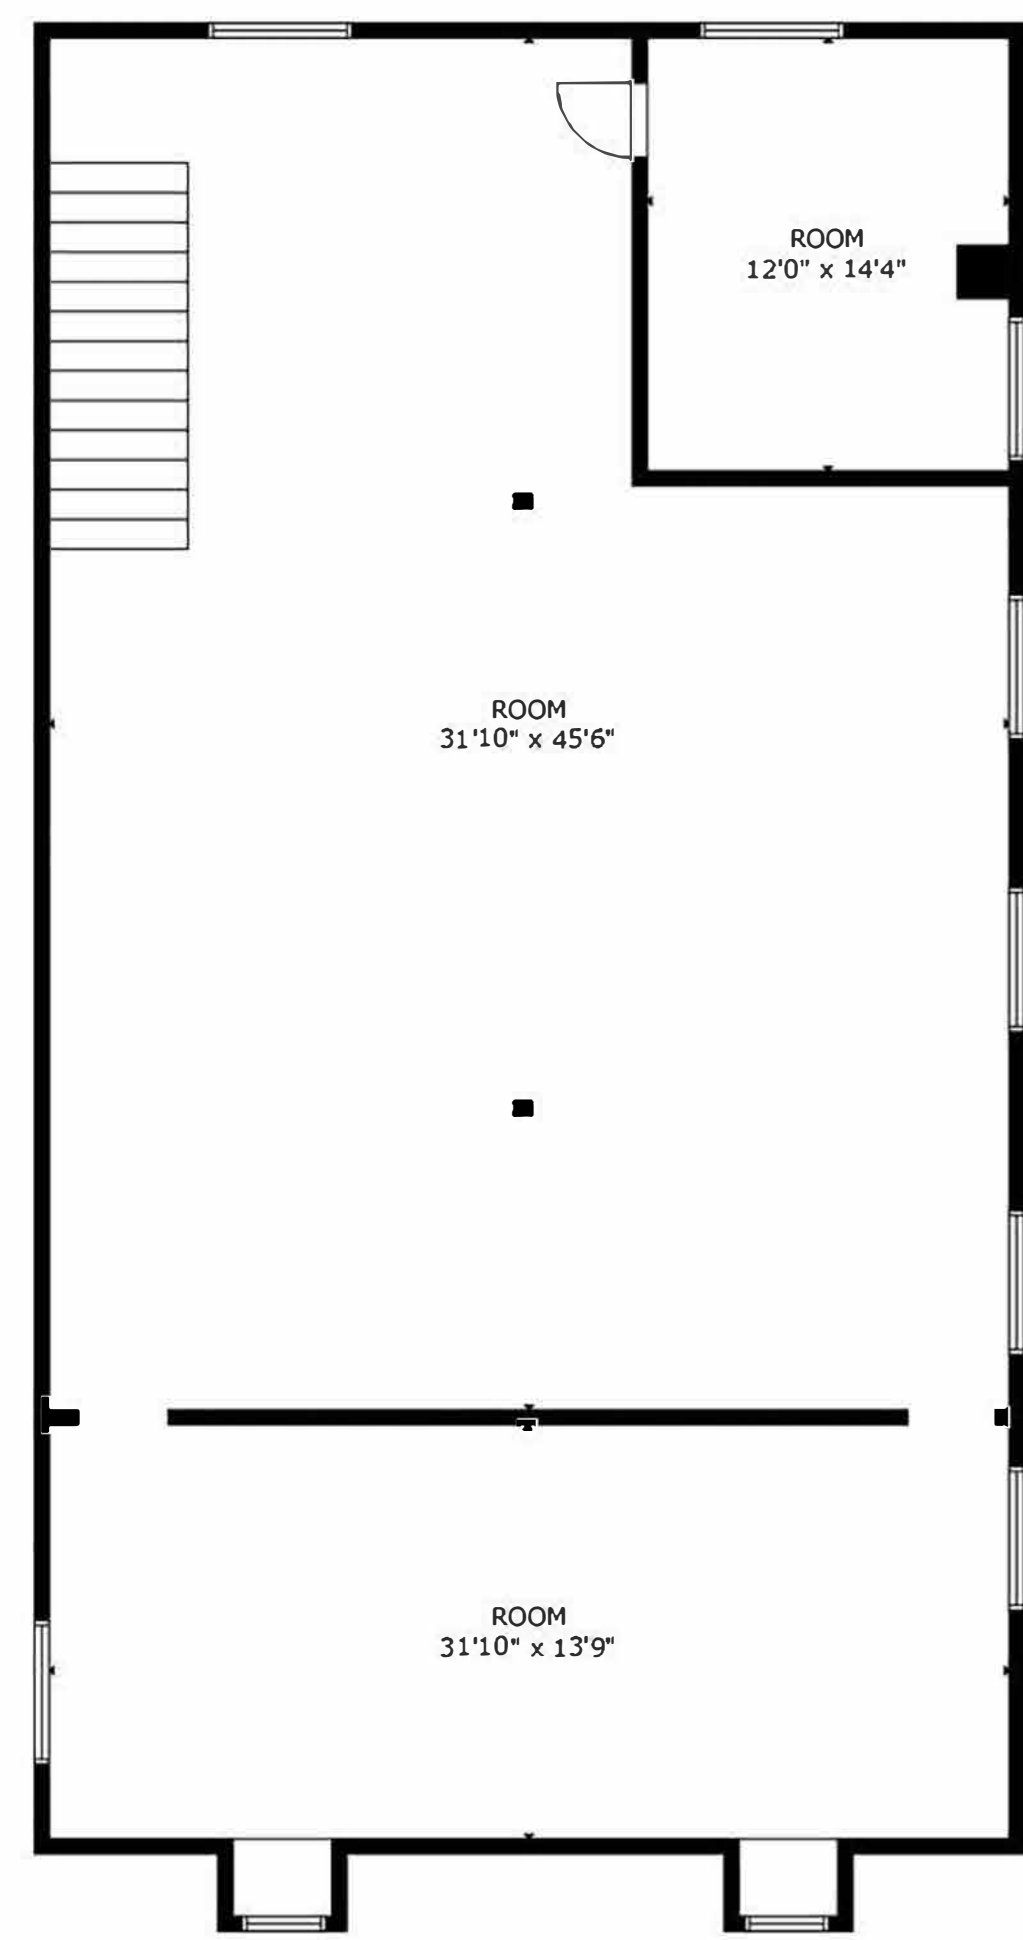

22344 Lougheed Hwy Maple Ridge

MAIN FLOOR
Ceiling Height: 8'0" - 11'9"

UPPER FLOOR
Ceiling Height: 8'4"

LIVING AREAS	5502 sq.ft
UPPER FLOOR	2348 sq.ft
MAIN FLOOR	3154 sq.ft

Total square foot calculated to gross unit area. SQFT based on interior measurements to exterior walls. Size and dimensions are approximate, actual may vary.

All dimensions are not guaranteed, not intended to form part any contract or warranty.