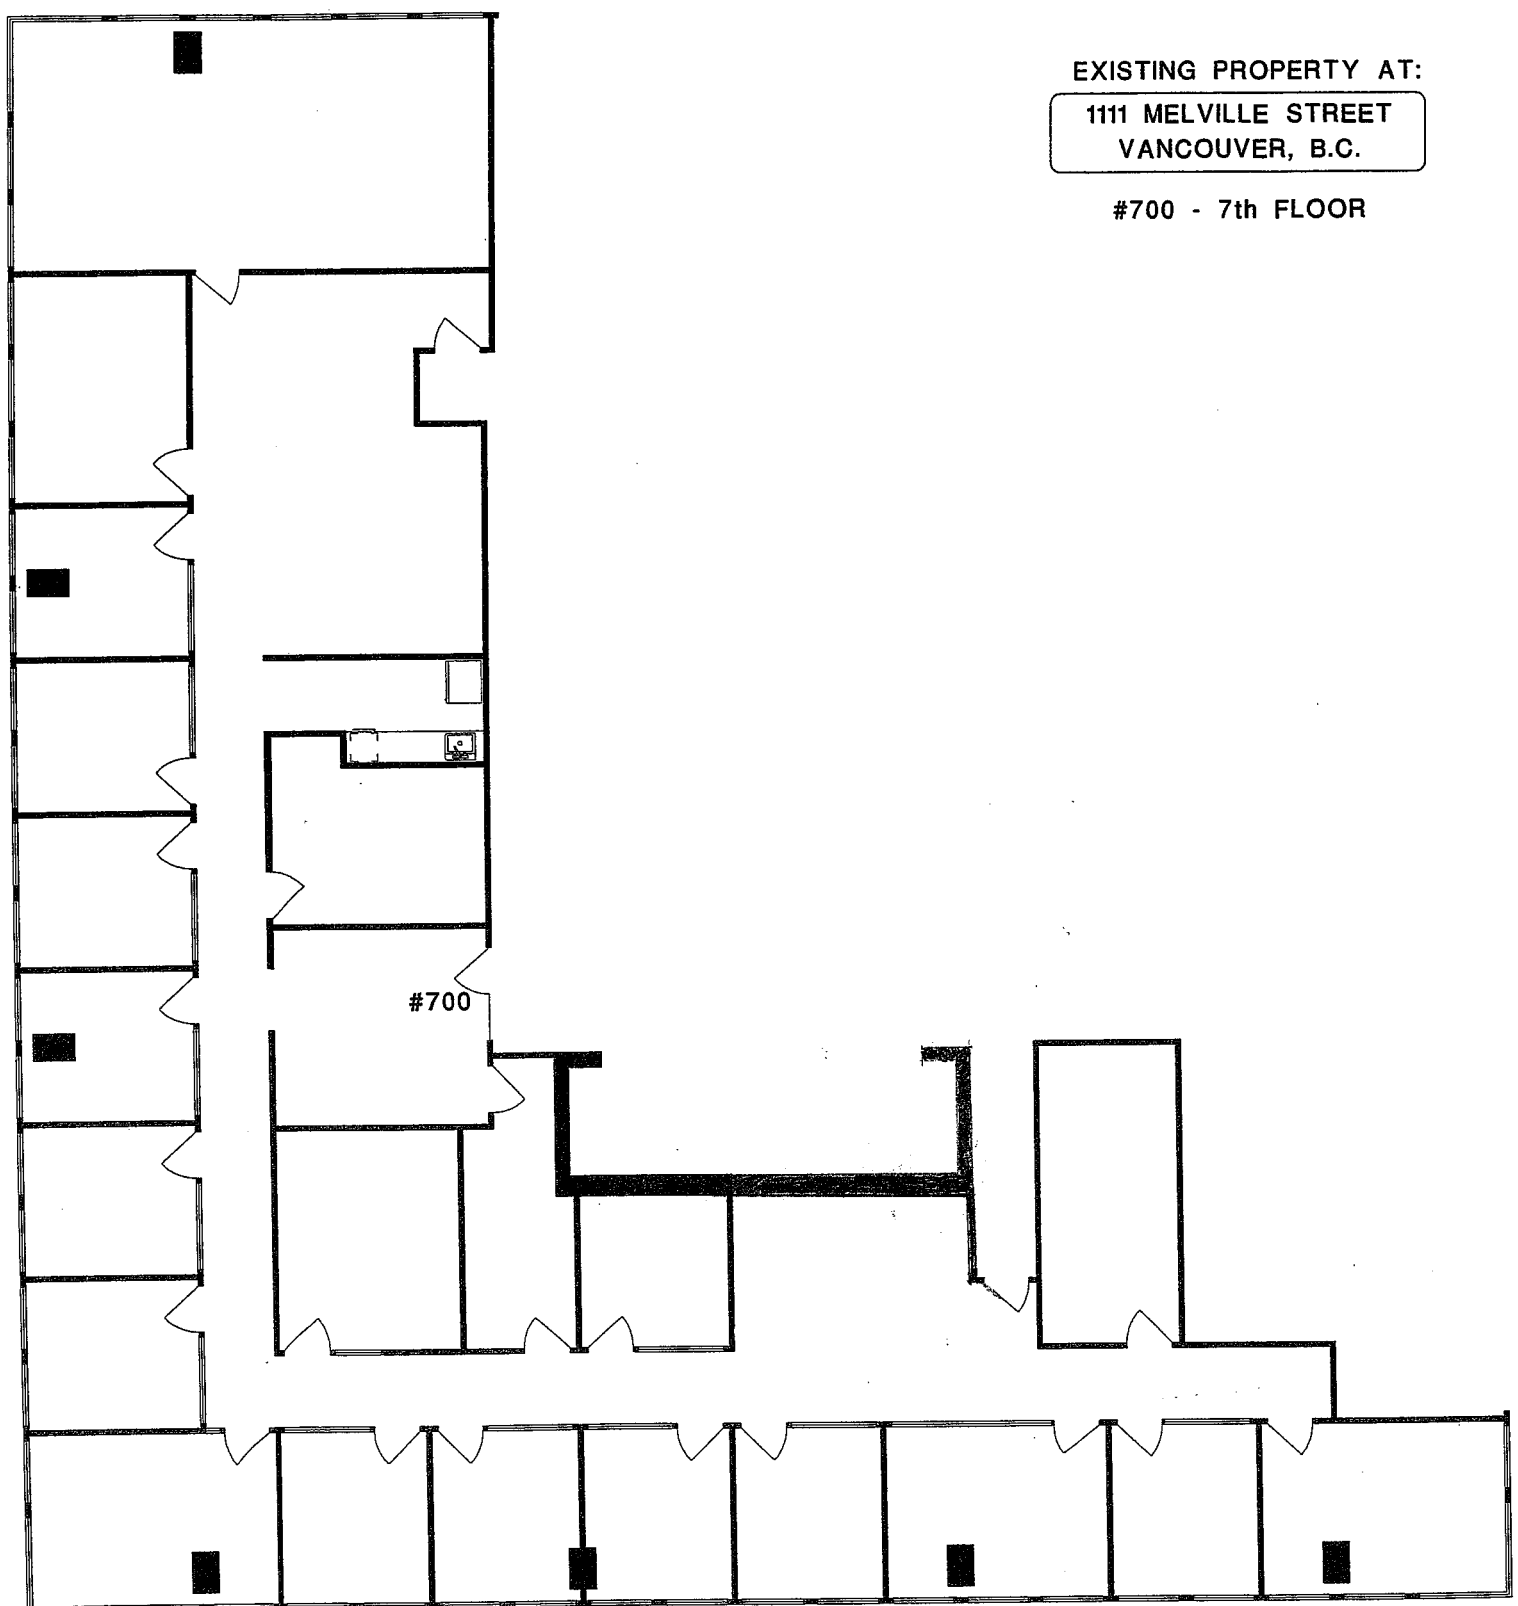

EXISTING PROPERTY AT:

1111 MELVILLE STREET
VANCOUVER, B.C.

#700 - 7th FLOOR

SCALE
M MEASURE MASTERS
VAN/BBY/TRU-CITIES
(604) 931-8585

All measurements must be verified
prior to construction or renovations.