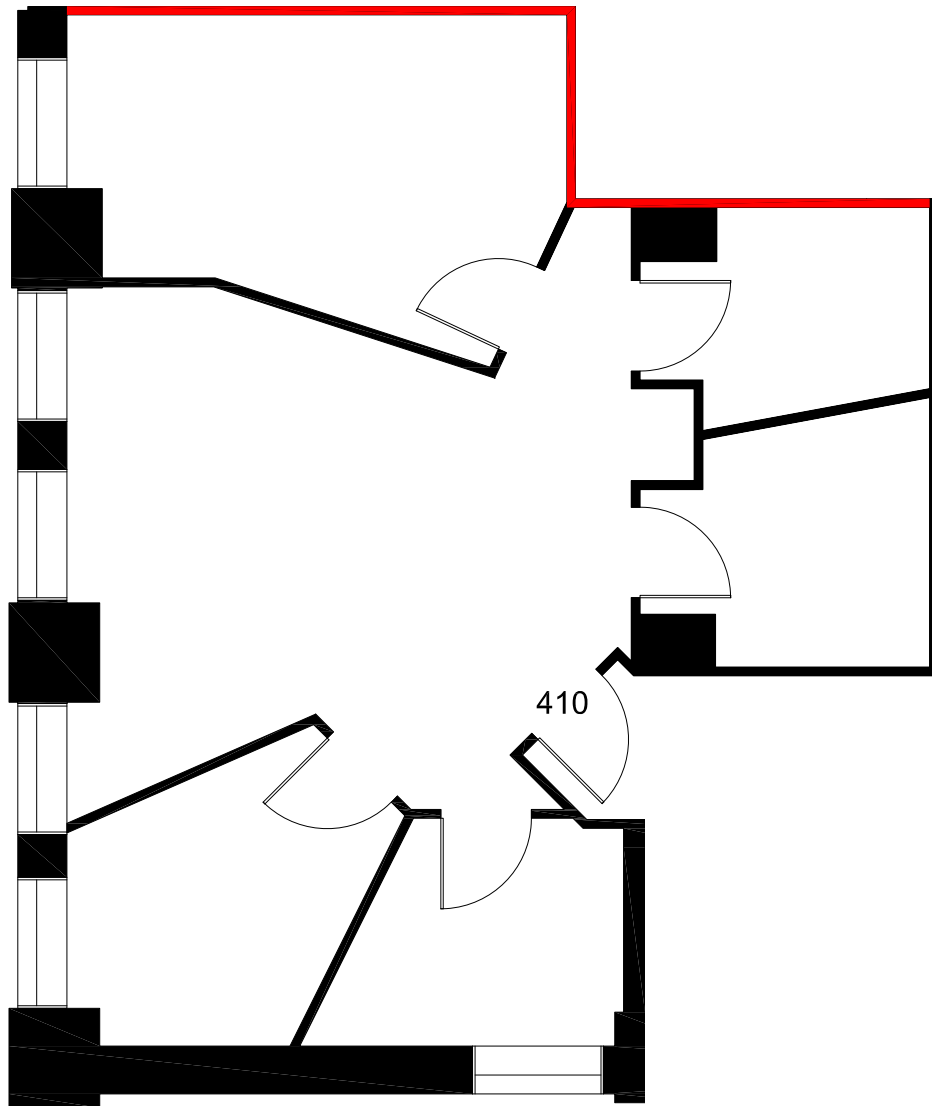

NOTE

This building has not been site verified by Space Database Inc.
Areas were calculated from cad files provided by PLANIT
Please report any drawing discrepancies or errors to a Space Database
client service representative directly:
Toronto 416-516-8920
Toll Free 877-516-8920
Email support@spacedatabase.com

SUITE 410

RENTABLE AREA = 1,001 SF

ABOVE INFORMATION ESTABLISHED ACCORDING
TO ANSI/BOMA Z65.1 2017 - METHOD A