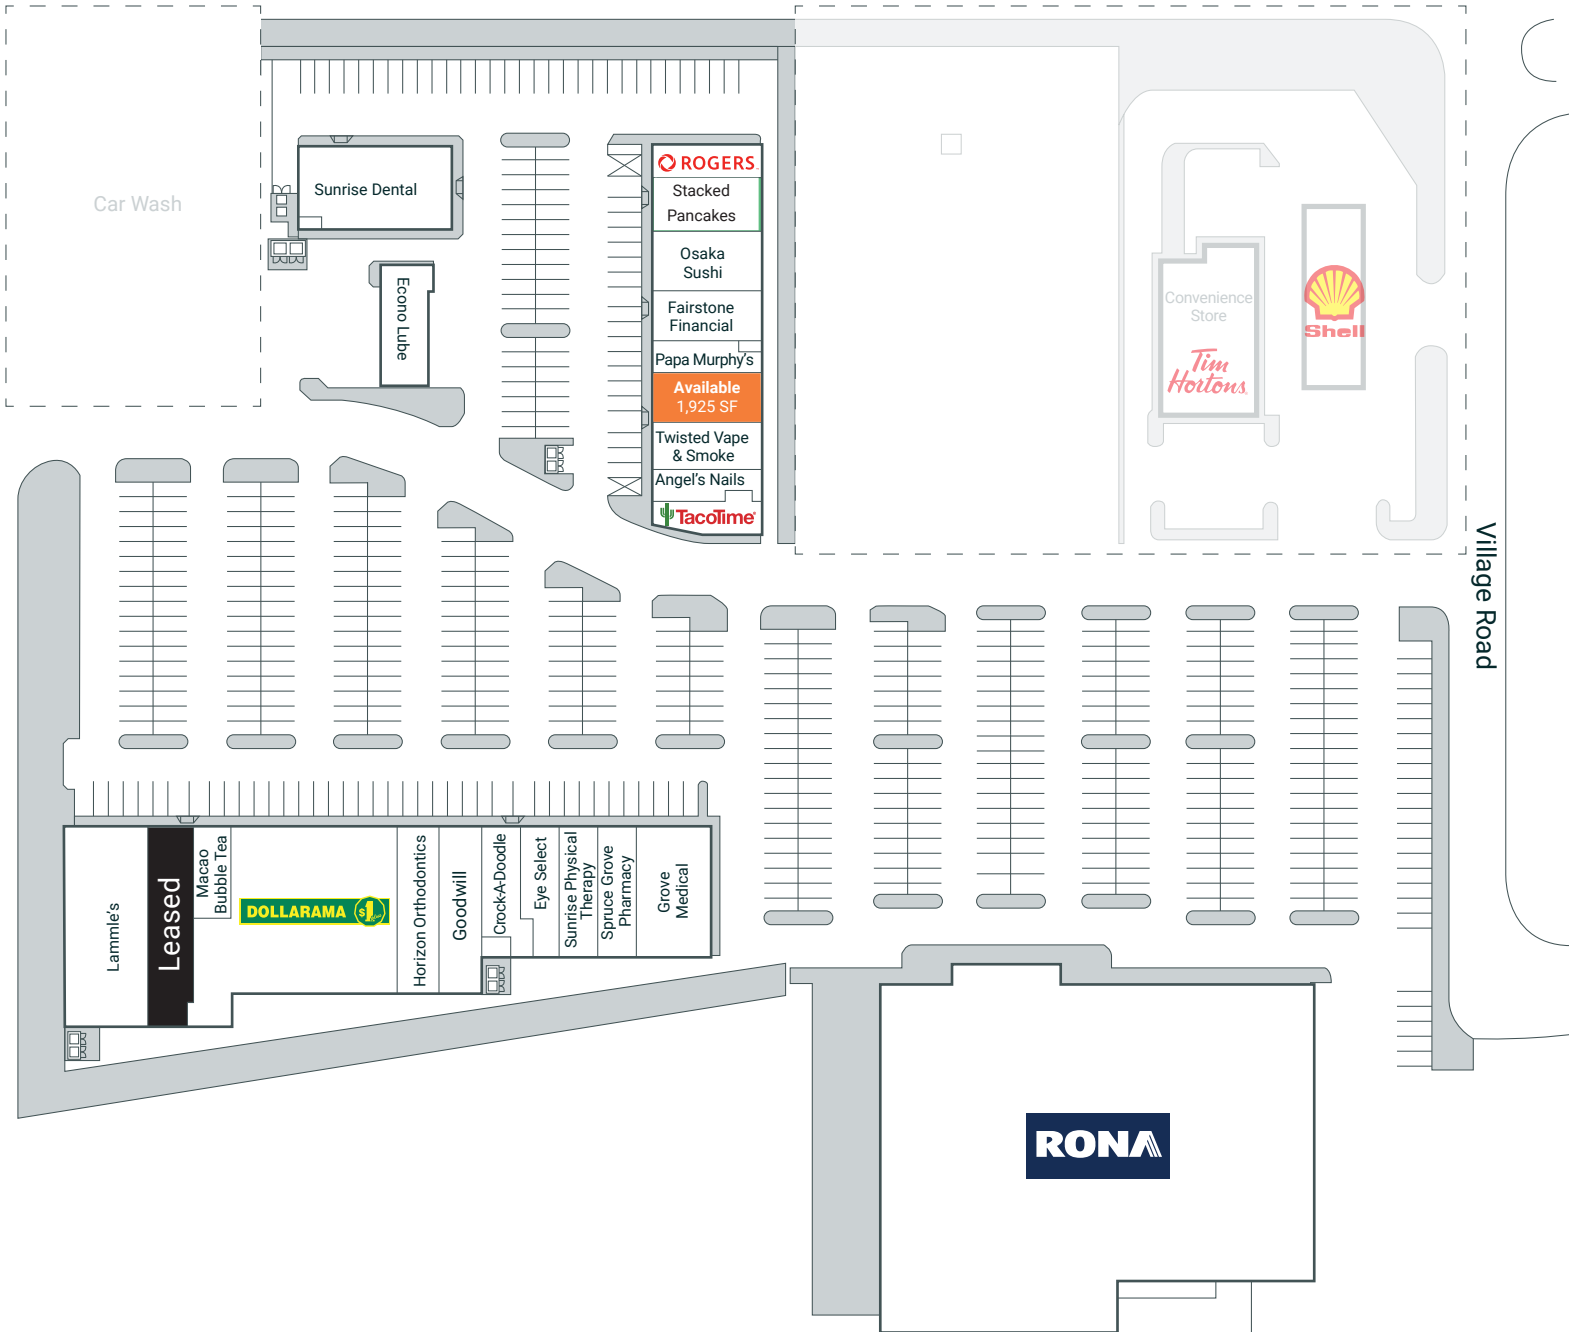

Highway 16A

Car Wash

Sunrise Dental

Econo Lube

ROGERS

Stacked Pancakes

Osaka Sushi

Fairstone Financial

Papa Murphy's

Available 1,925 SF

Twisted Vape & Smoke

Angel's Nails

TacoTime

Convenience Store

Tim Hortons

Village Road