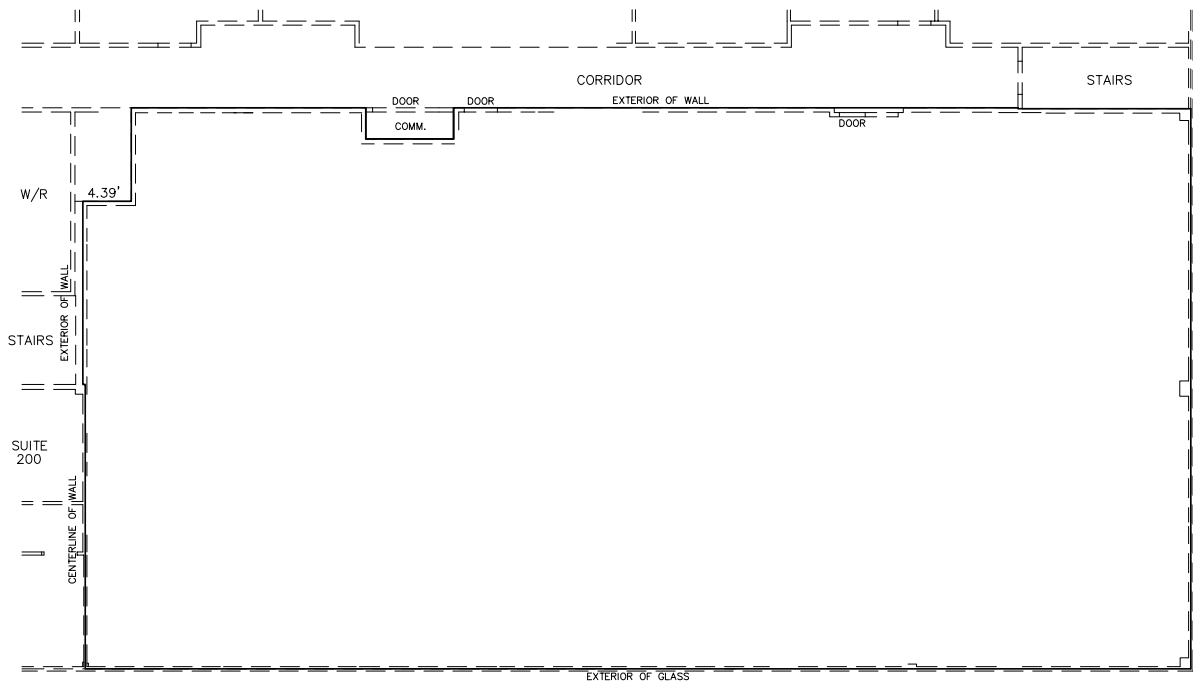

11 Morris Drive

DARTMOUTH, NS

Suite 202-205

6,015 SF

[Virtual Tour](#)

Jonathan Hartlen, SIOR

Director, Leasing & Brokerage
Managing Associate Broker
T 902 482 9201 | M 902 209 9619
jhartlen@compassbroker.com