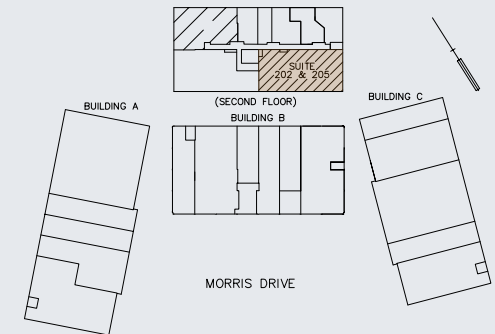

11 Morris Drive

DARTMOUTH, NS

Suite 202-205

6,015 SF

[Virtual Tour](#)

Jonathan Hartlen, SIOR

Director, Leasing & Brokerage
Managing Associate Broker
T 902 482 9201 | M 902 209 9619
jhartlen@compassbroker.com