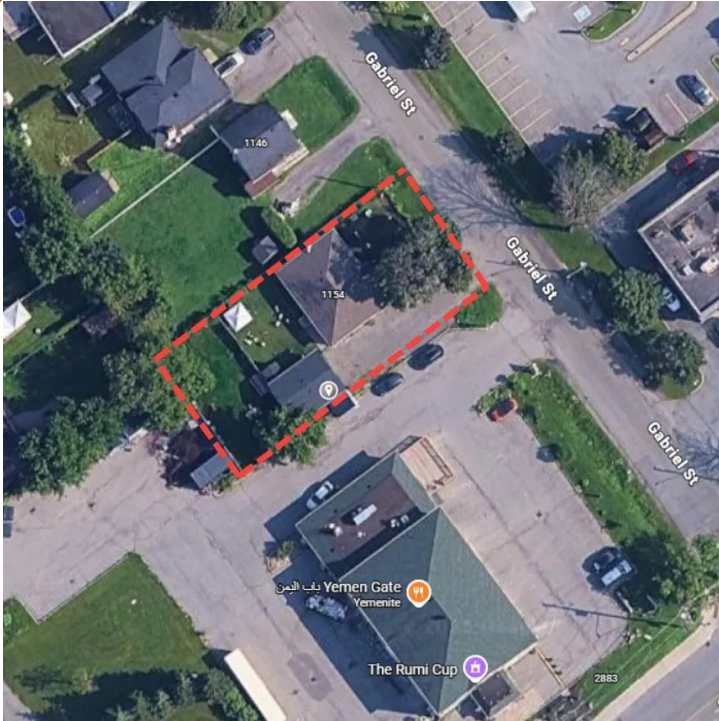

1154 GABRIEL STREET OTTAWA, ON K1C1K8

Additional Photos

JOHN ZINATI

+1(613)880.4106

john@zinatirealty.com

TANYA WOLFGRAM

+1(613)447.2205

tanya@zinatirealty.com

92 CENTREPOINTE DRIVE • OTTAWA, ON K2G 6B1 • 613.853.4106 • ZINATIREALTY.COM

ZINATI
REALTY
COMMERCIAL BROKERAGE