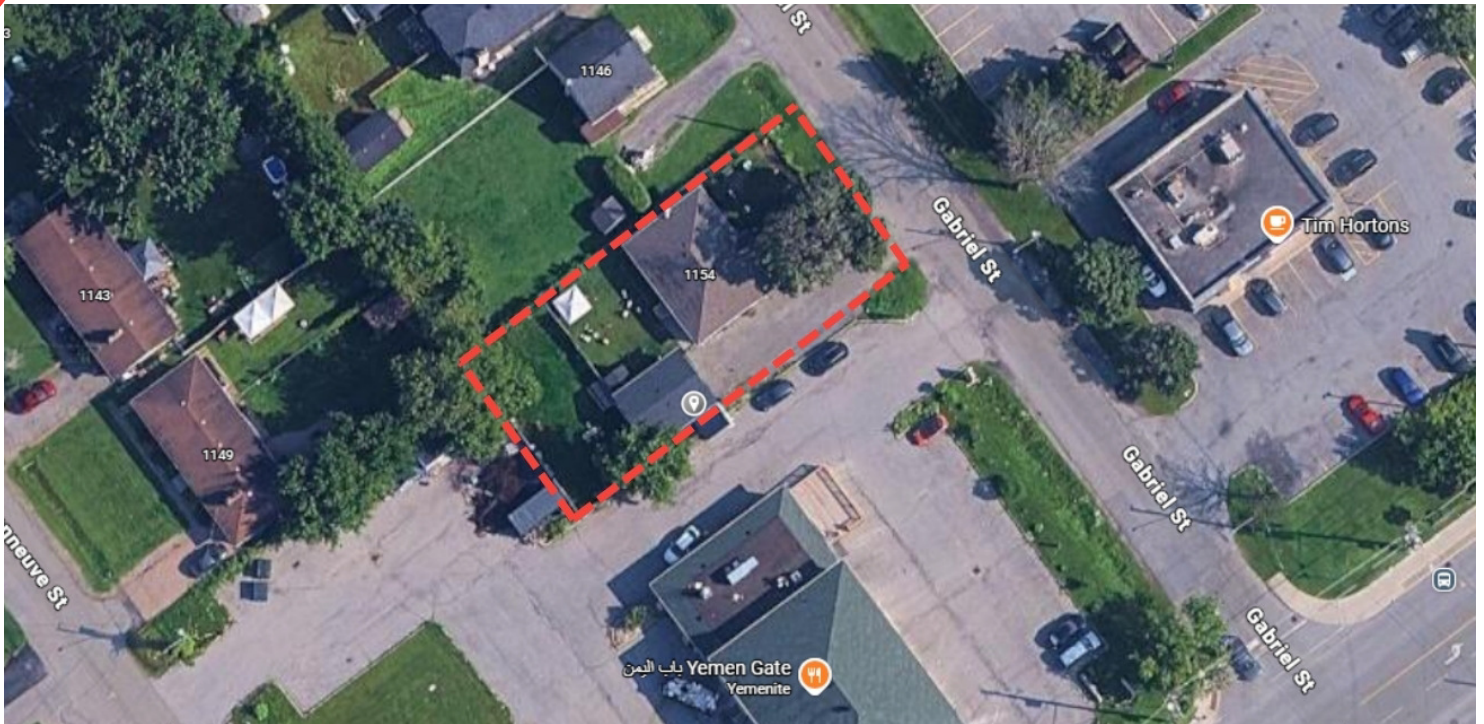

 **ZINATI**
REALTY
COMMERCIAL BROKERAGE

1154 GABRIEL STREET OTTAWA, ON K1C1K8

Executive Summary

OFFERING SUMMARY

Sale Price:	\$960,000.00
Lot Size:	approx. 9,141 SF
Building Size:	approx. 2,500 SF
Property Taxes (2024):	approx. \$3,500.00

PROPERTY OVERVIEW

Standalone commercial building offering approximately 2,500 square feet of adaptable space ideal for daycare, office, retail, or service-based uses. The building features a mix of open areas, enclosed offices, two (2) washrooms and a kitchen over the main and lower levels. A fully fenced yard and detached 600 square foot heated workshop for additional storage or workspace complete this property. Located just minutes from the future Place d'Orleans LRT station with easy access to Highway 174. Benefitting from strong visibility and proximity to established neighborhood amenities including Place d'Orleans makes this an ideal opportunity for a wide range of business operations.