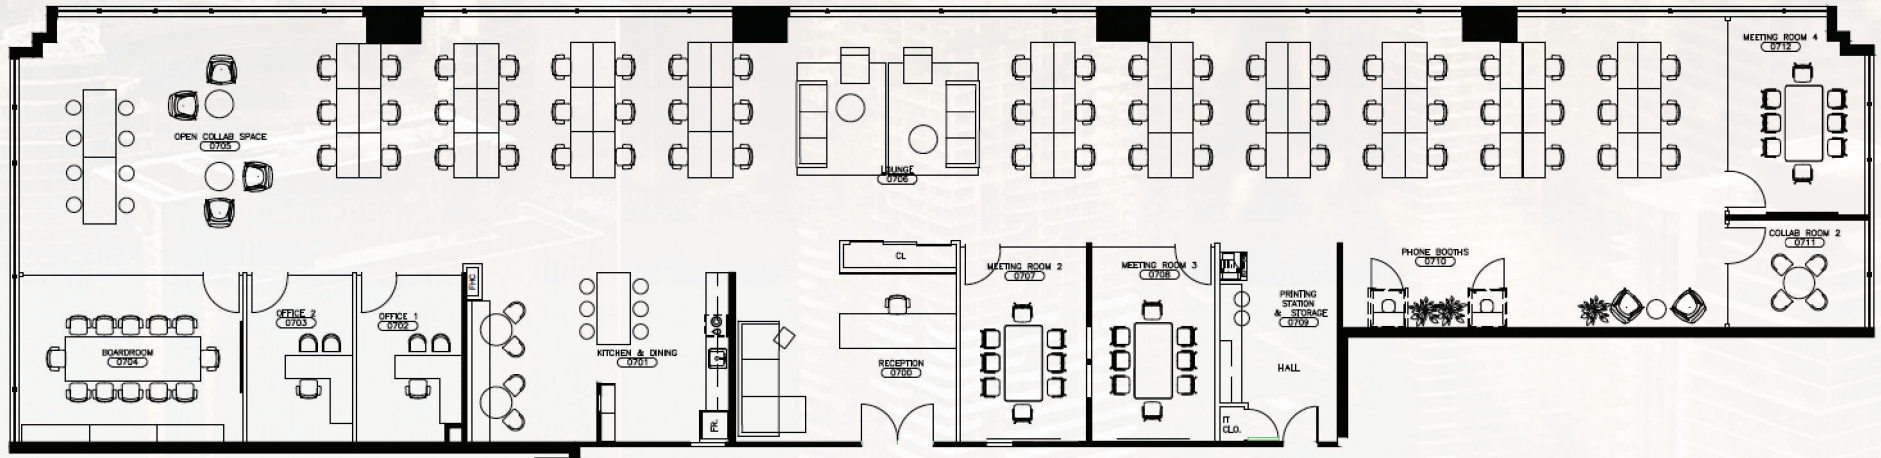

SUITE 700 | 6,871 SQ. FT.

AVAILABLE IMMEDIATELY

MODEL
SUITE

155
UNIVERSITY

GWL REALTY
ADVISORS

- Model Suite
- Build out includes reception, 2 offices, 4 meeting rooms, kitchen, boardroom, 60 sit/stand desks and open area for collaboration
- Fully furnished