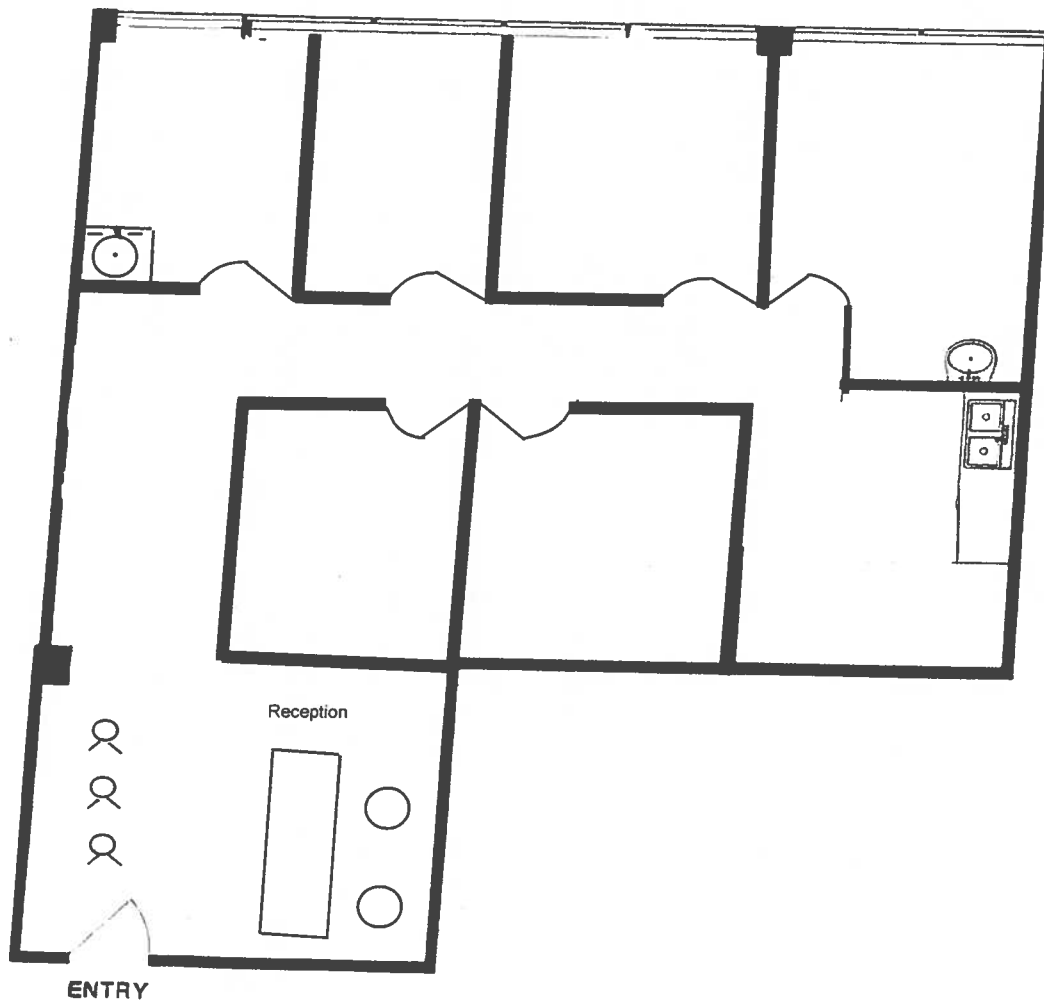

PROSPERO

#218 - 7031 WESTMINSTER HWY
RICHMOND, BC

UNIT AREA 1093 SQFT

MEASURE MASTERS
RICHMOND/DELTA
(604) 948-1888

7031#218 S80 MAR 31/22