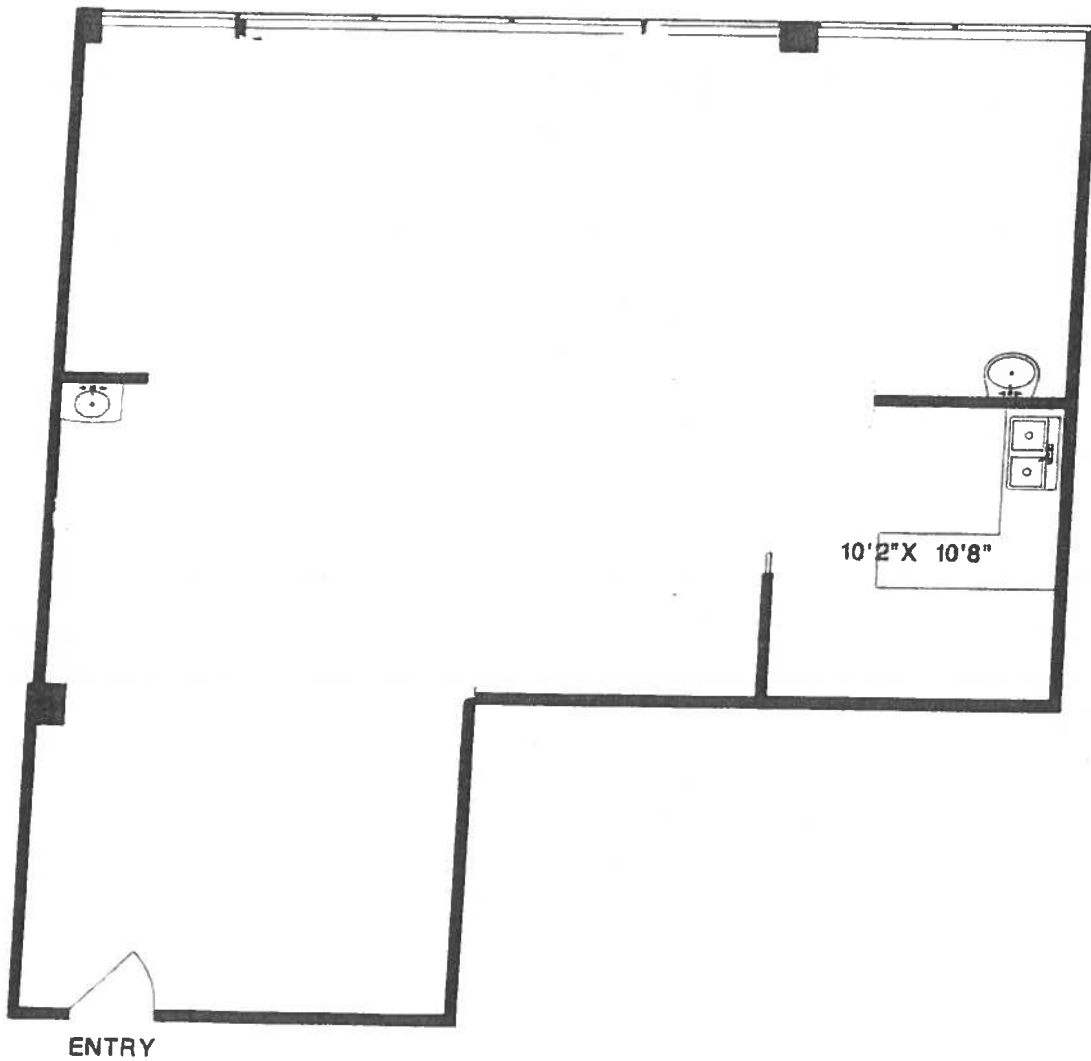

PROSPERO

#218 - 7031 WESTMINSTER HWY
RICHMOND, BC

UNIT AREA 1093 SQFT

© NO REPRODUCTION OF THIS PLAN IN ANY FORM IS ALLOWED UNLESS PERMISSION IS GIVEN BY:

MEASURE MASTERS
RICHMOND / DELTA
(604) 948-1888

7031#218 S80 MAR 31/22

PROSPERO

#218 - 7031 WESTMINSTER HWY
RICHMOND, BC

UNIT AREA 1093 SQFT

© NO REPRODUCTION OF THIS PLAN IN ANY FORM IS ALLOWED UNLESS PERMISSION IS GIVEN BY:

MEASURE MASTERS
RICHMOND/DELTA
(604) 948-1888

7031#218 S80 MAR 31/22