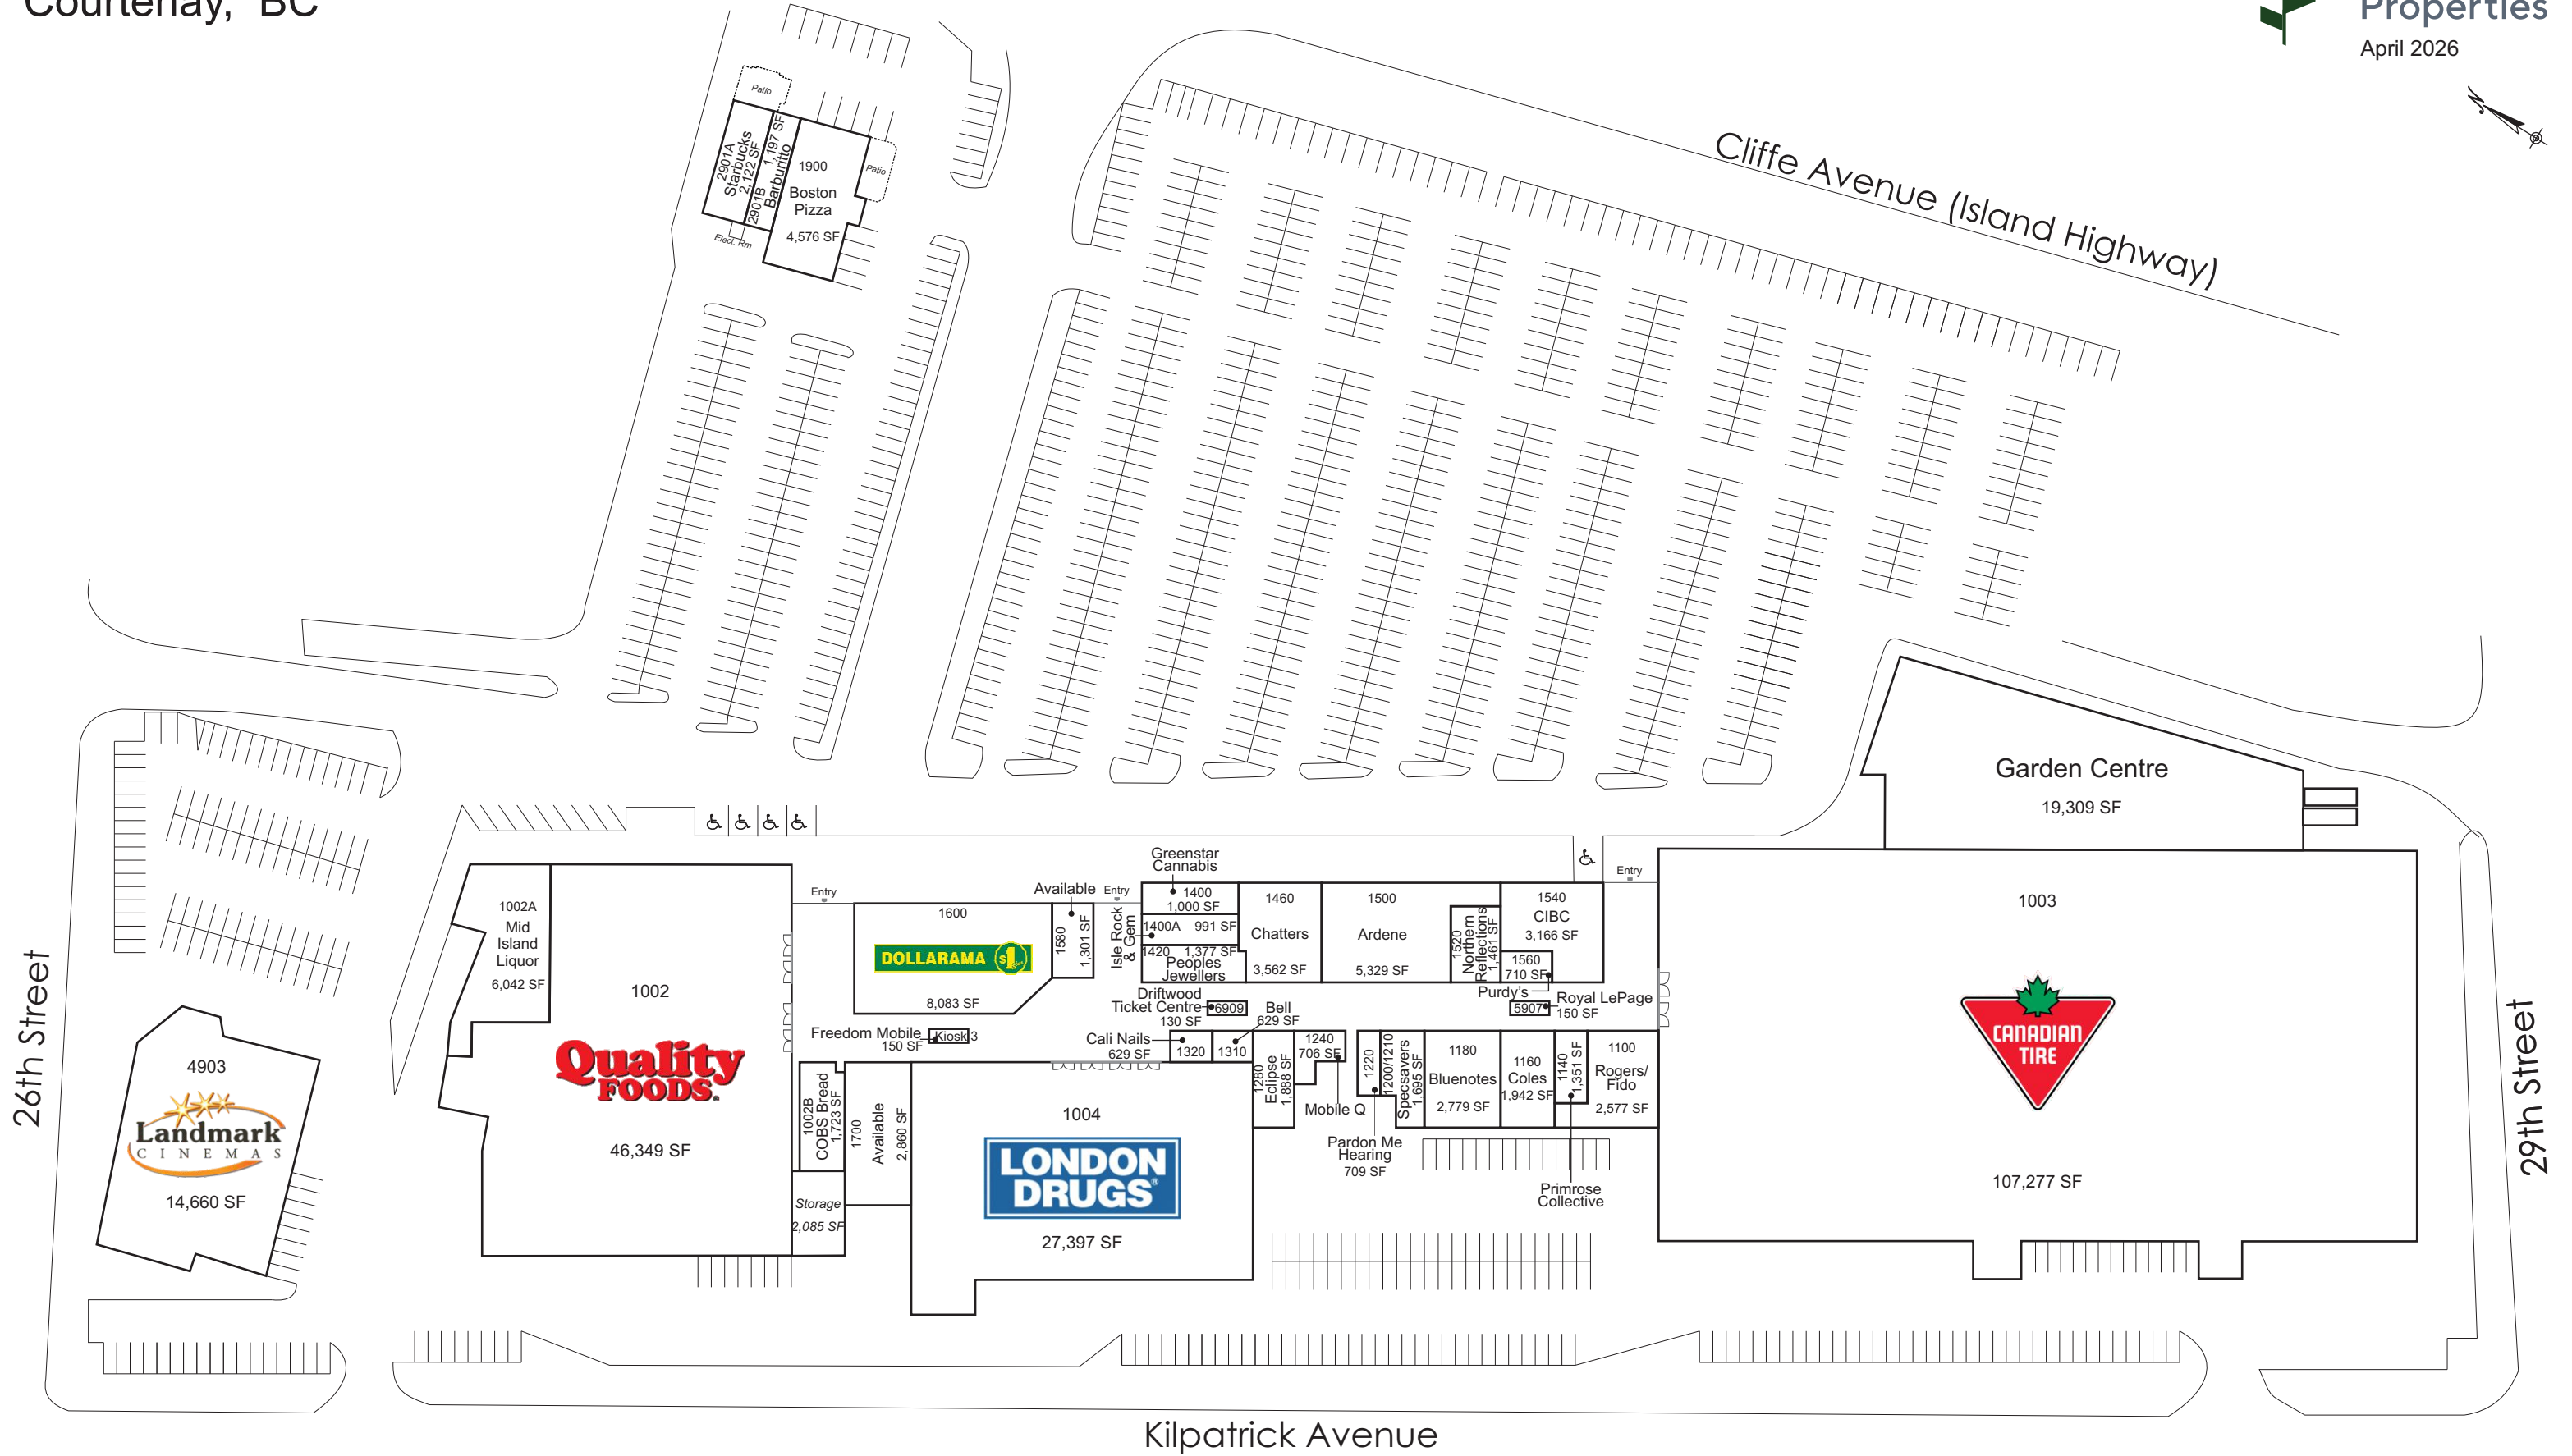

# Driftwood Mall

Courtenay, BC

This site plan is presented solely for the purpose of identifying the approximate location of the buildings as presently contemplated by the owner/landlord. Building dimensions, access and parking areas, existing tenant locations and identities are approximate and subject to change at the owner's discretion from time to time without notice. The information provided herein should be otherwise verified and is not intended to be relied upon in the form presented.