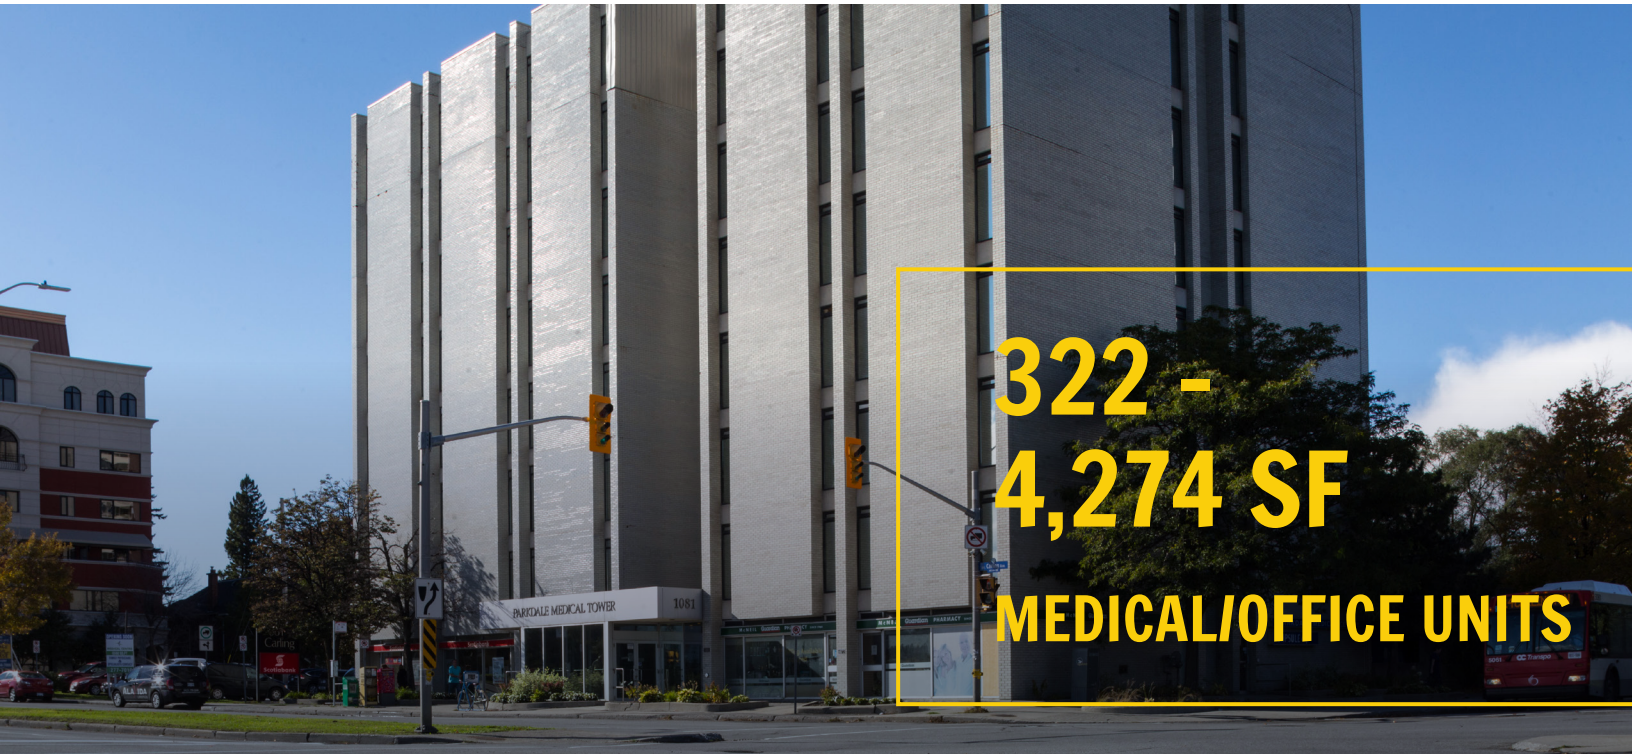

MEDICAL/OFFICE SPACE FOR LEASE

1081 Carling Avenue - Parkdale Medical Tower

(Ottawa, ON)

Property Details

Medical/Office Units

Units Area	322 - 4,274 square feet	
Possession	Immediate	
Additional Rent (2025)	Operating costs:	\$12.45
	Tax:	\$4.58
	Management fee:	\$1.08
	Total:	\$18.11 PSF
Location	Parkdale Medical Tower at 1081 Carling Avenue	
Parking	RATIO 1:1,000 \$105.00/month (approx.)	
Close to	Heart Institute, Civic Hospital, Experimental Farm, Hwy 417	