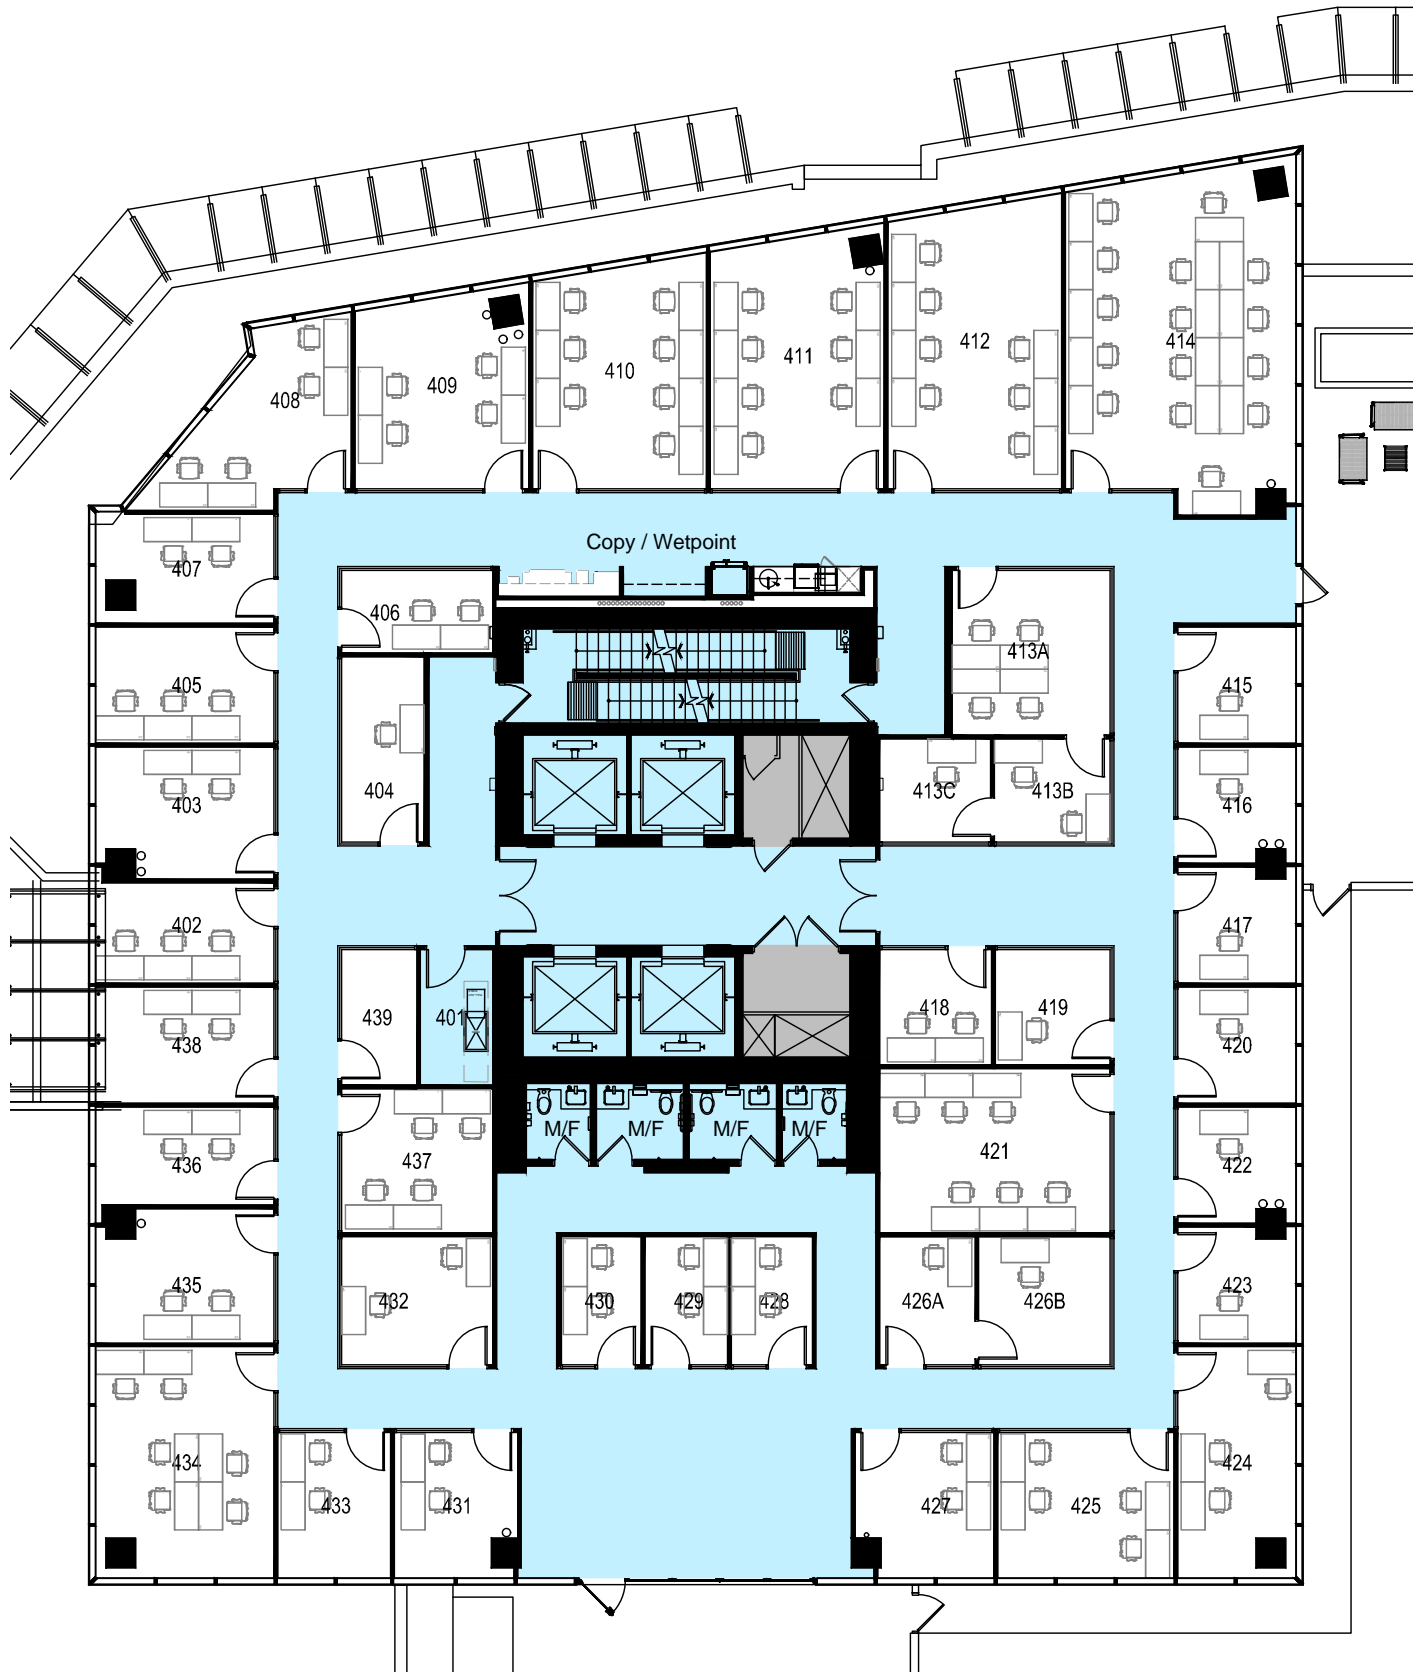

# SPACES King George Hub

9850 King George Blvd.

Surrey, BC

2nd Floor

# SPACES King George Hub

9850 King George Blvd.

Surrey, BC

3rd Floor

# SPACES King George Hub

9850 King George Blvd.

Surrey, BC

4th Floor

# SPACES King George Hub

9850 King George Blvd.

Surrey, BC

5th Floor