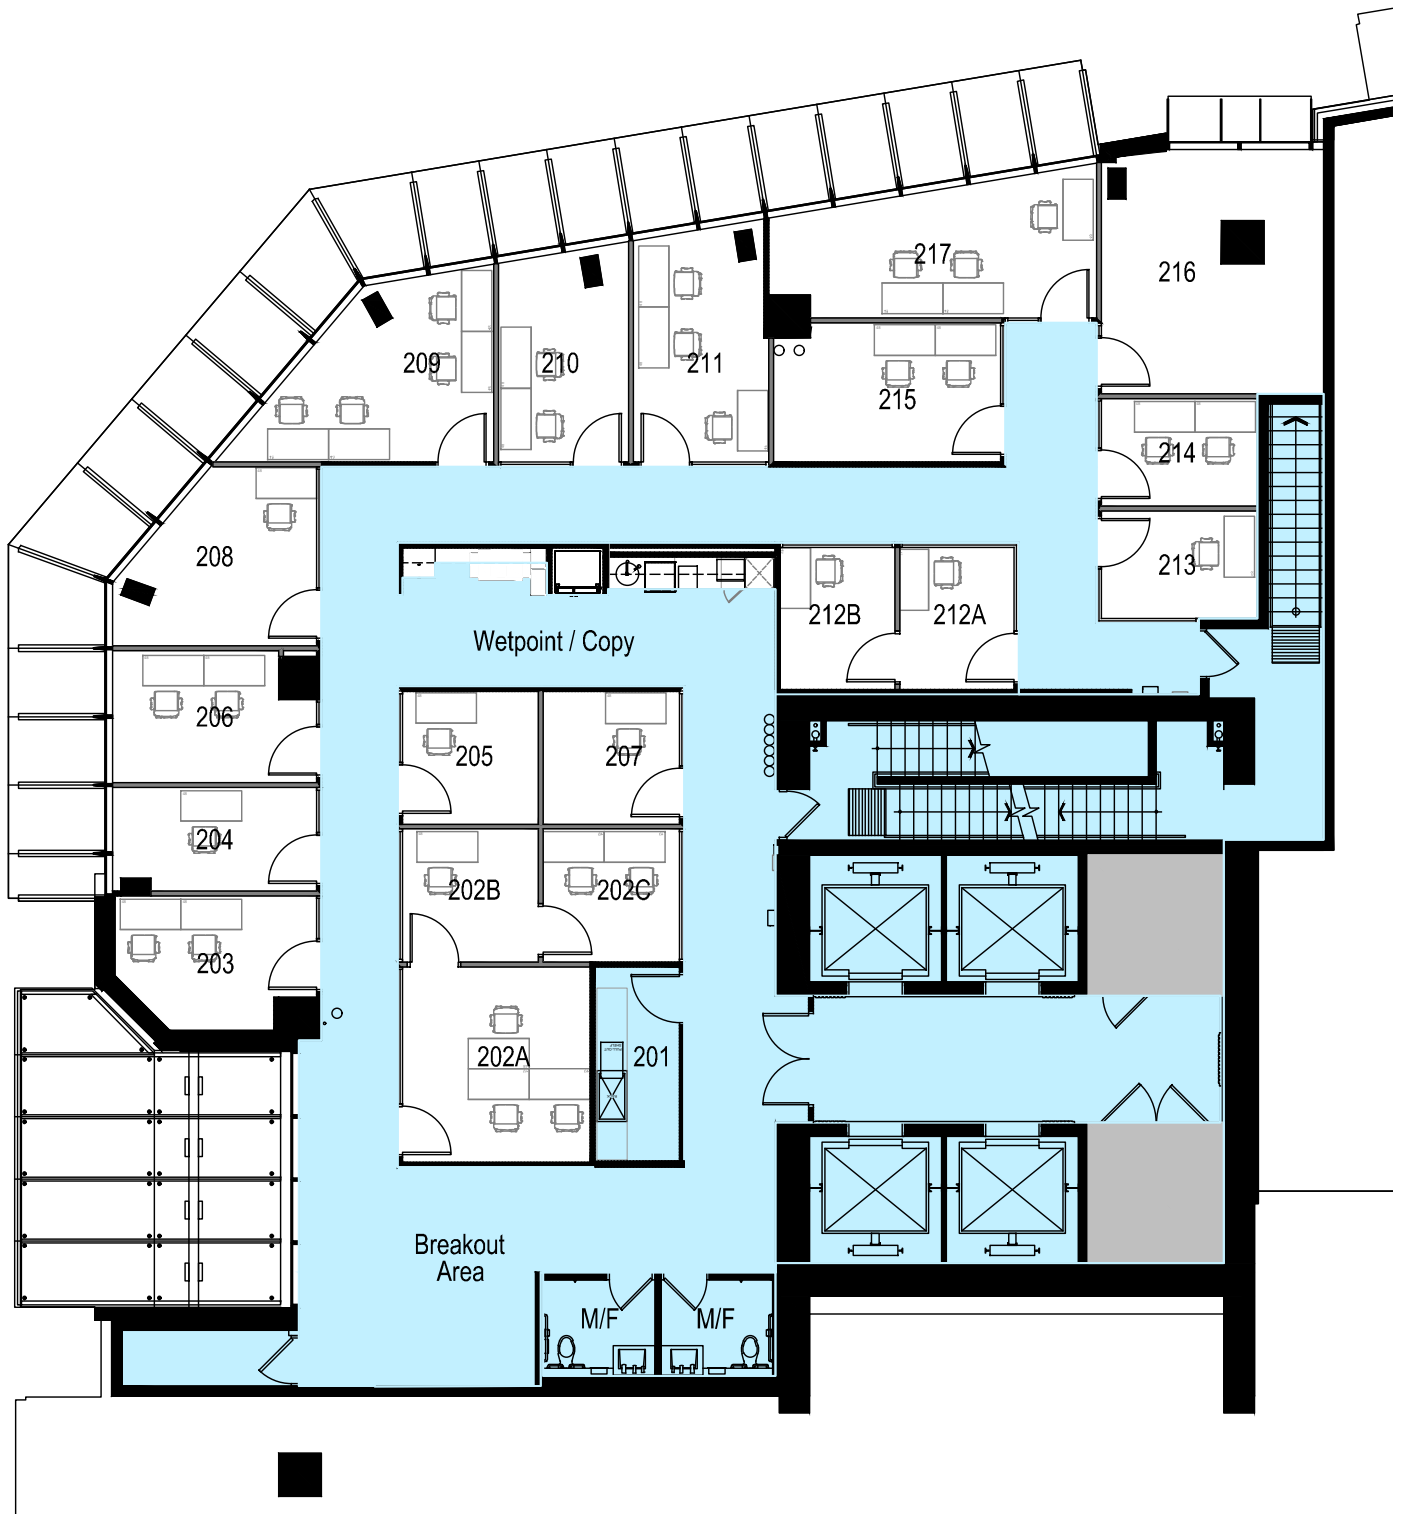

# SPACES King George Hub

9850 King George Blvd.

Surrey, BC

2nd Floor

# SPACES King George Hub

9850 King George Blvd.

Surrey, BC

3rd Floor

# SPACES King George Hub

9850 King George Blvd.

Surrey, BC

4th Floor

# SPACES King George Hub

9850 King George Blvd.

Surrey, BC

5th Floor