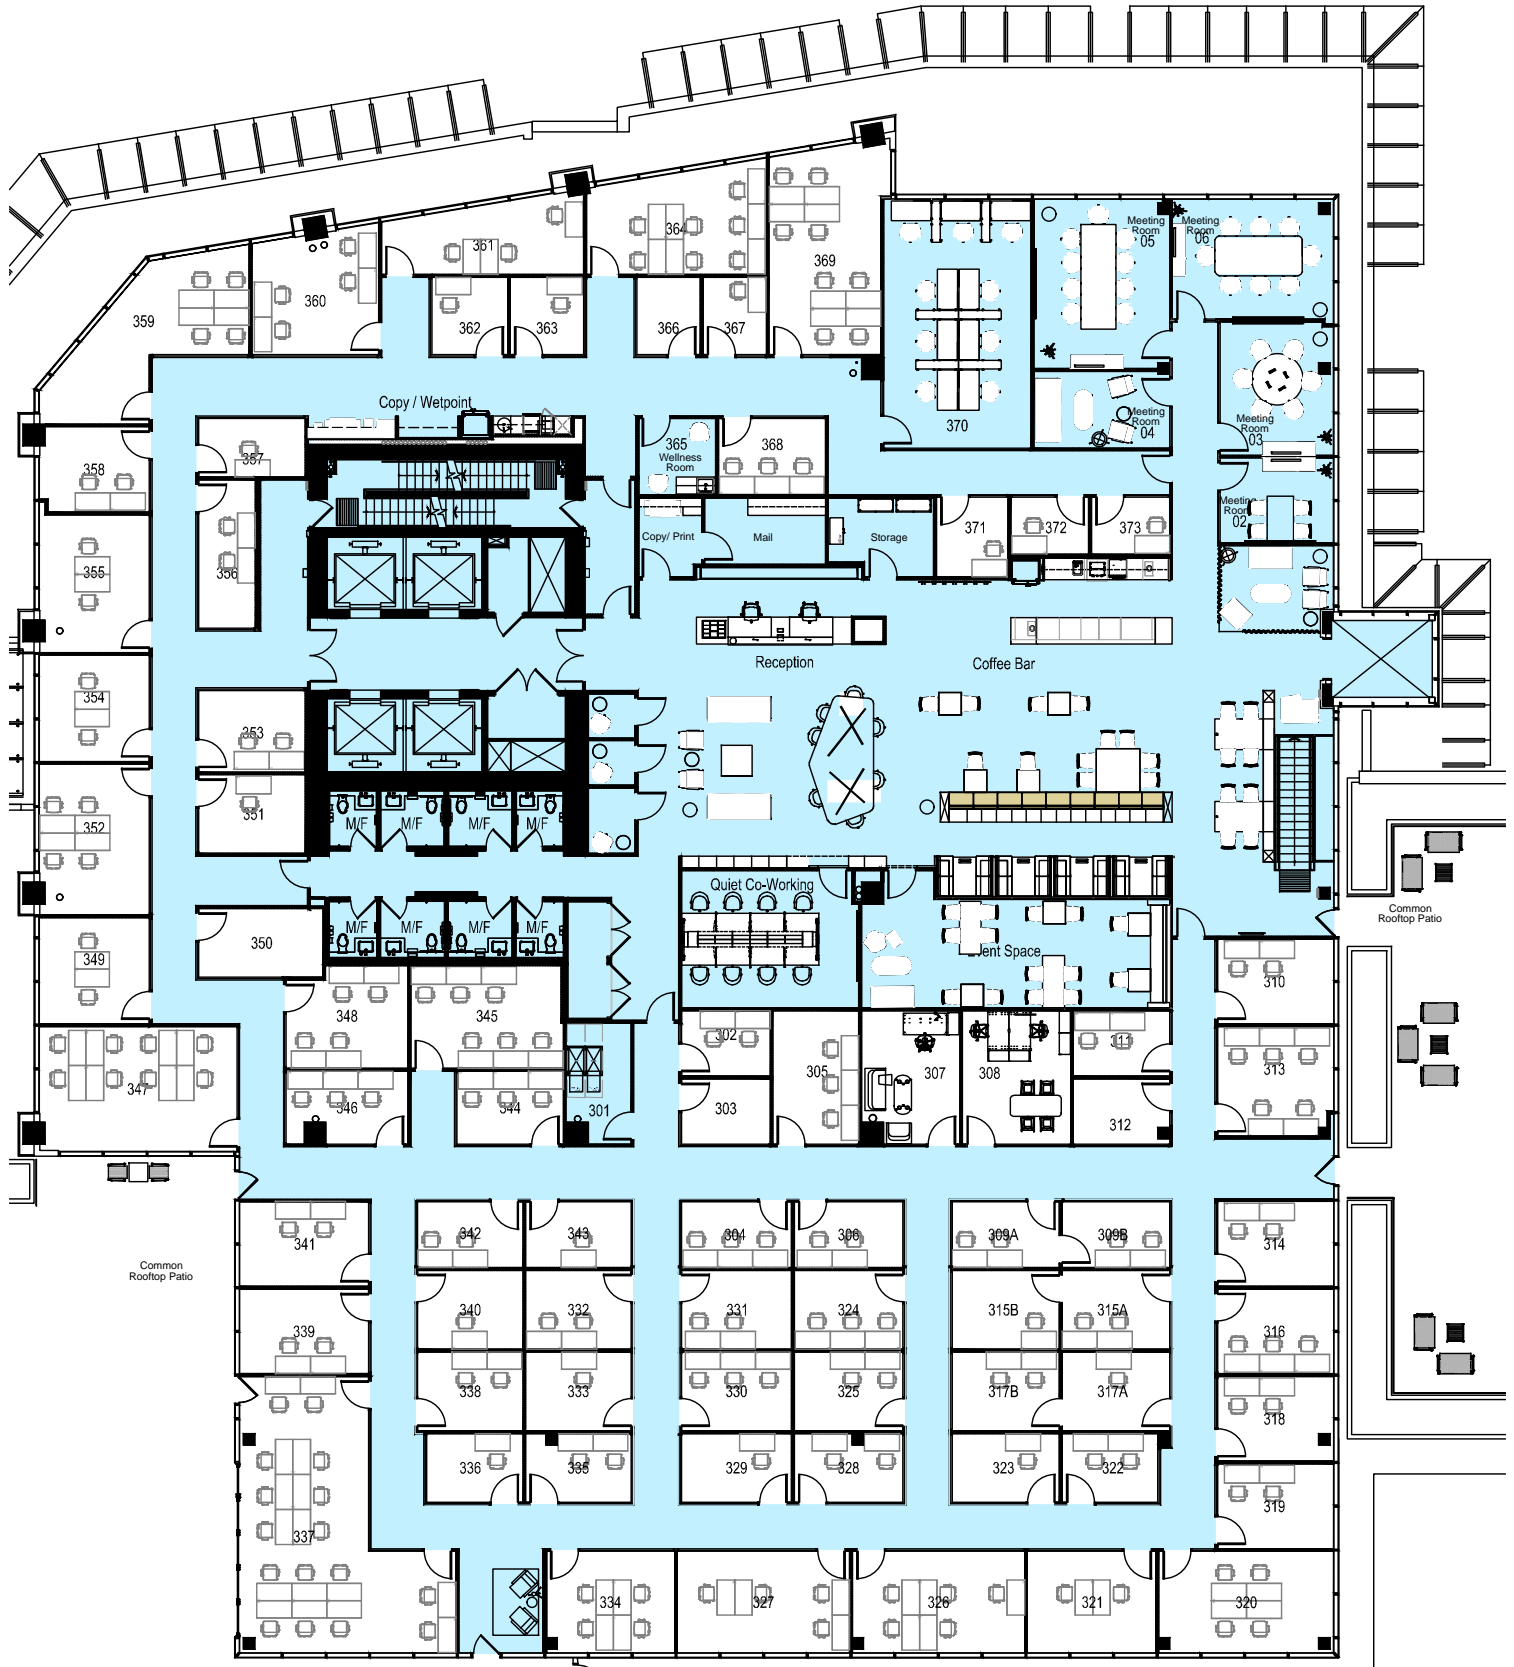

# SPACES King George Hub

9850 King George Blvd.

Surrey, BC

2nd Floor

# SPACES King George Hub

9850 King George Blvd.

Surrey, BC

3rd Floor

# SPACES King George Hub

9850 King George Blvd.

Surrey, BC

4th Floor

# SPACES King George Hub

9850 King George Blvd.

Surrey, BC

5th Floor