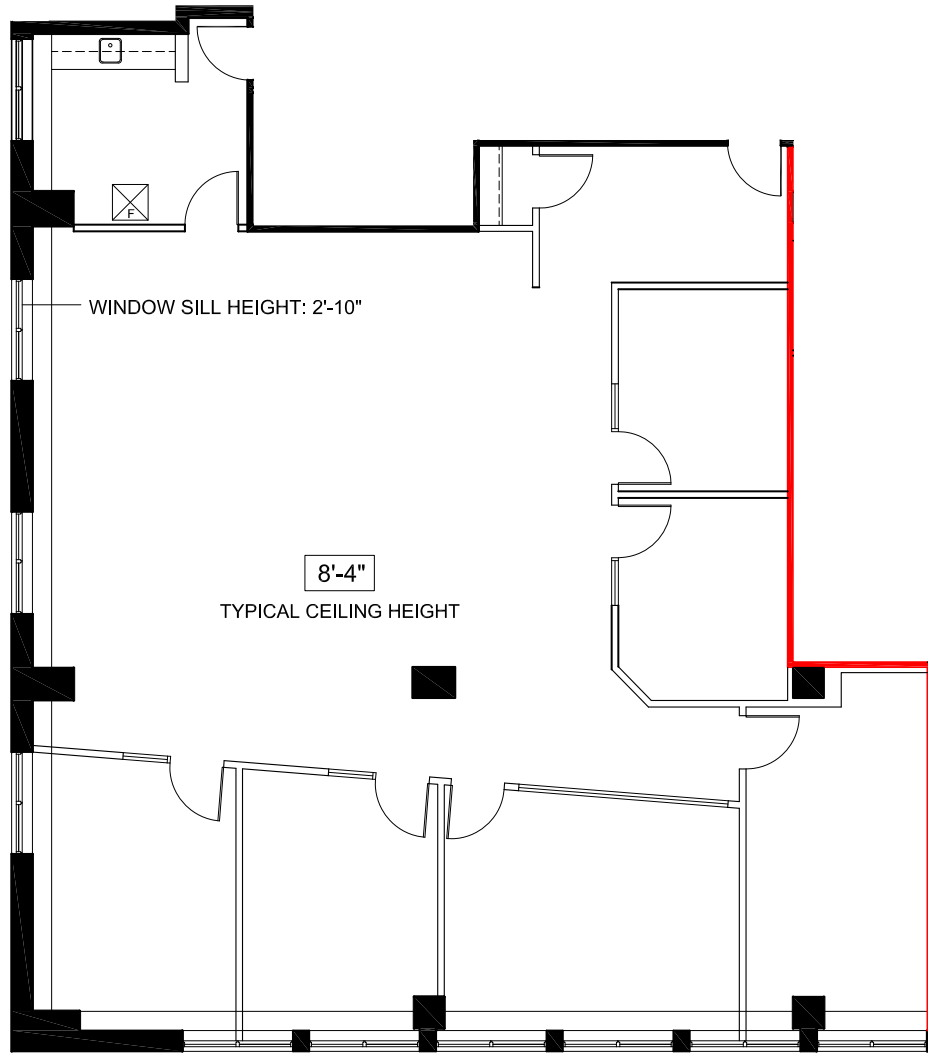

KEY PLAN

— DEMISING WALL

Suite 401