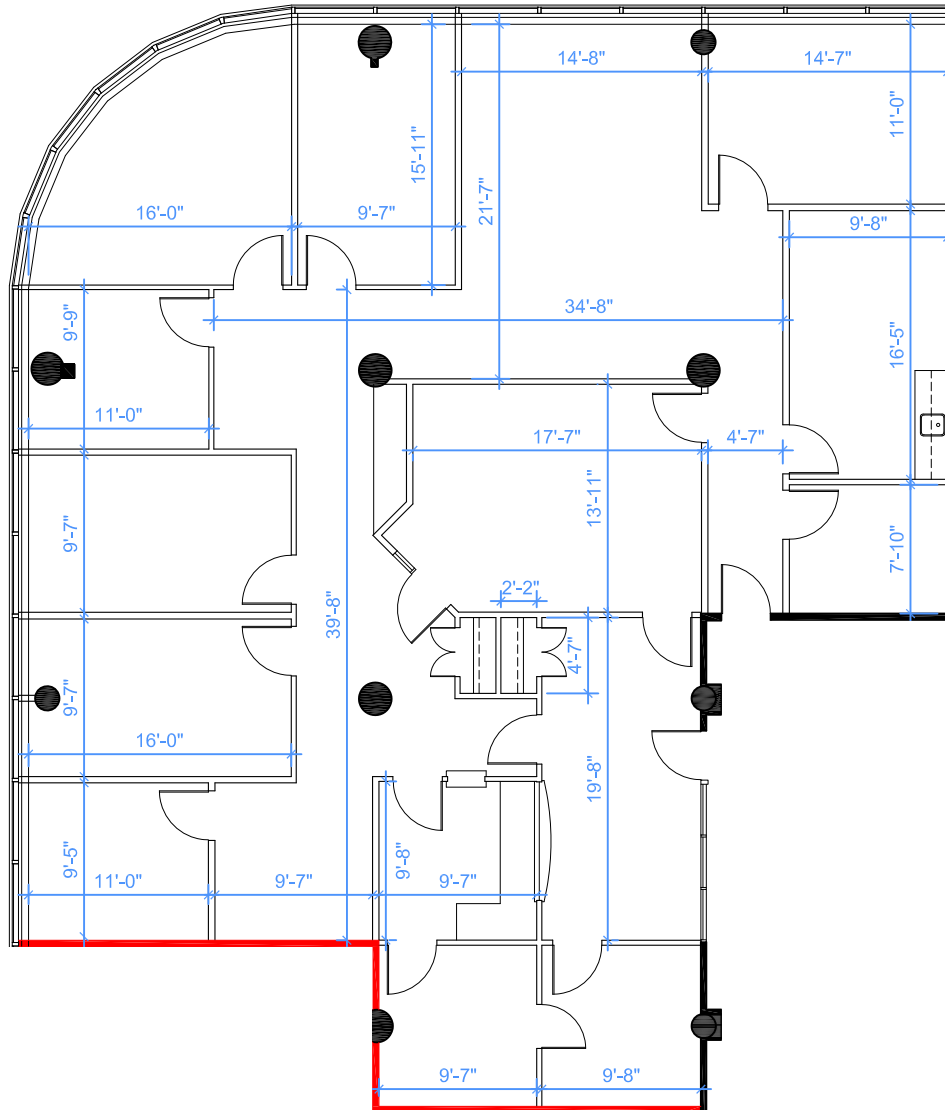

KEY PLAN

SUITE 420

— DEMISING WALL

October 06, 2023

© 2023 Space Database Inc. All Rights Reserved

410 22nd St E
Saskatoon, SK
Suite 420