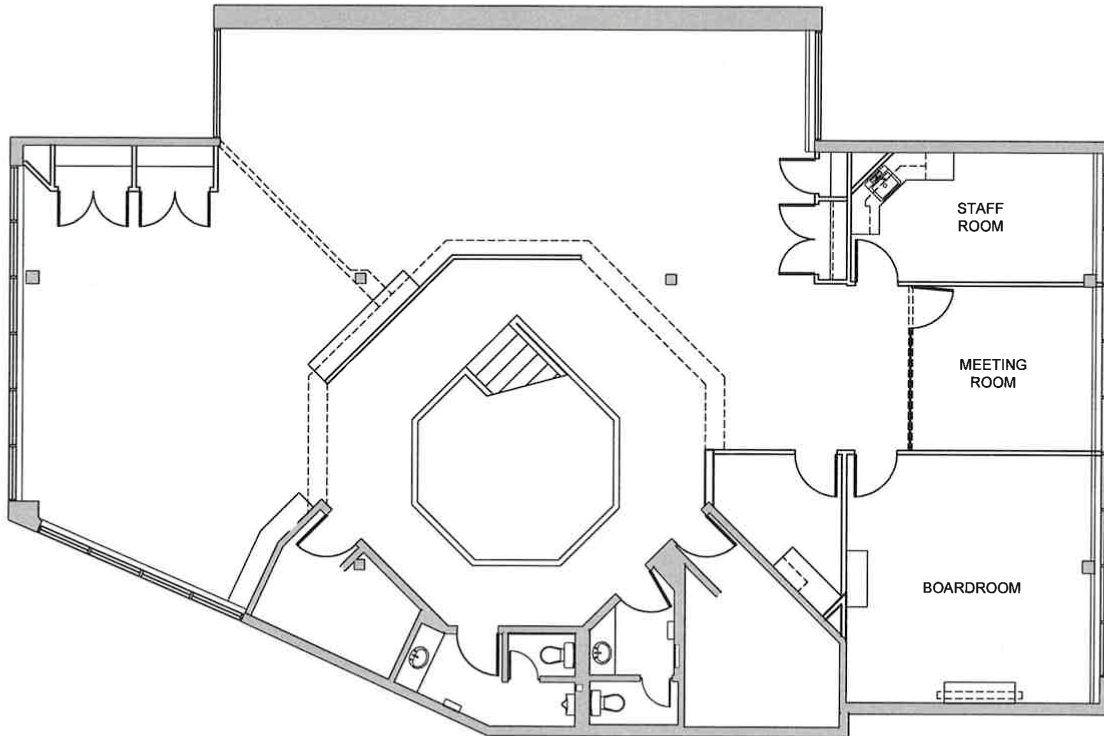

1718 Argyle Street

HALIFAX, NS

Suite 810

3,248 SF

Virtual Tour

Jonathan Hartlen

Director, Leasing & Brokerage
Managing Associate Broker
T 902 482 9201 | M 902 209 9619
jhartlen@compassbroker.com

Darlene Bennett