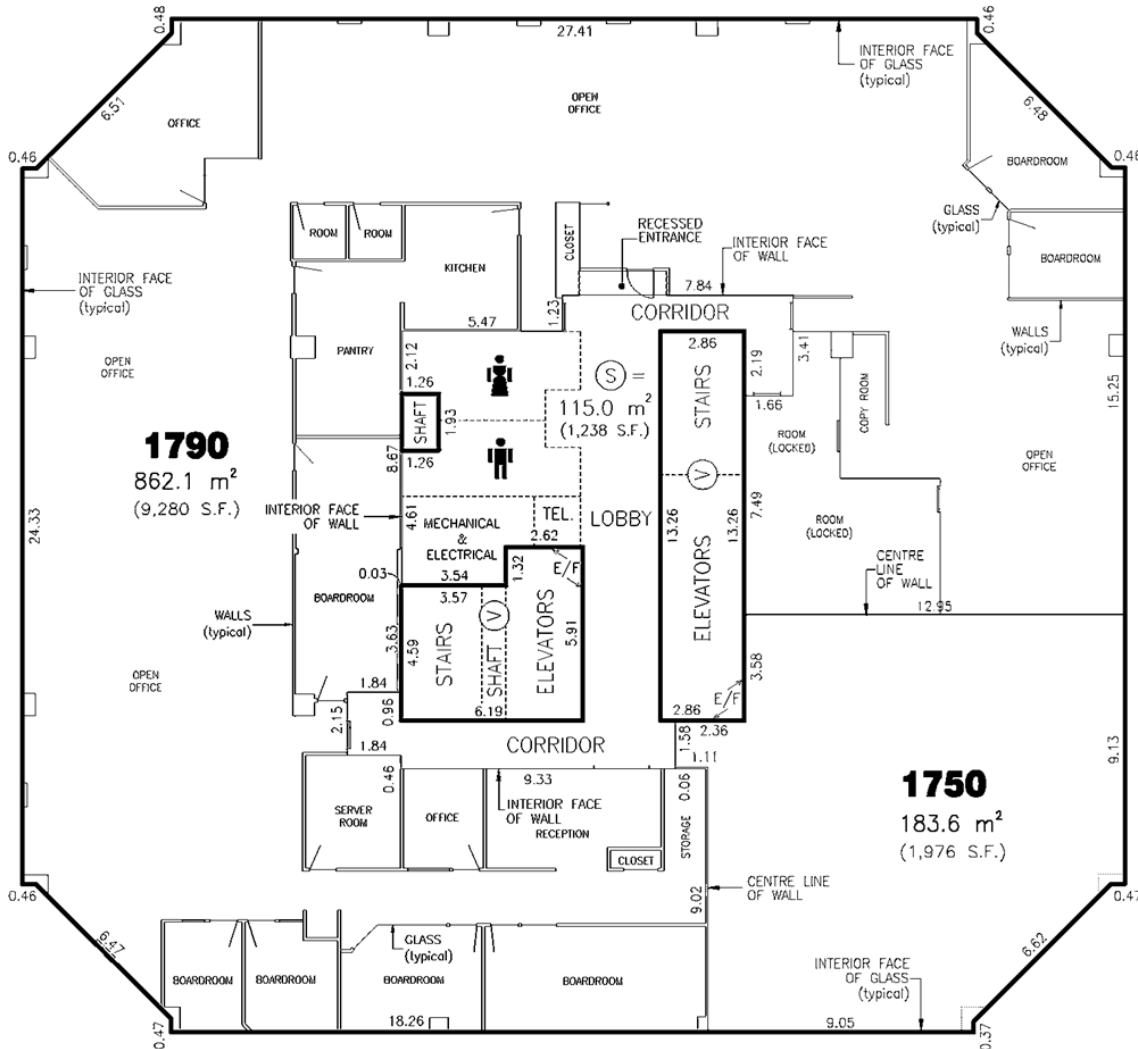

1188 West Georgia Vancouver, B.C.

Suite 1790 - 10,300 sq.ft

All the information contained herein is subject to change or withdrawal without prior notice.
GWL Realty Advisors Inc.