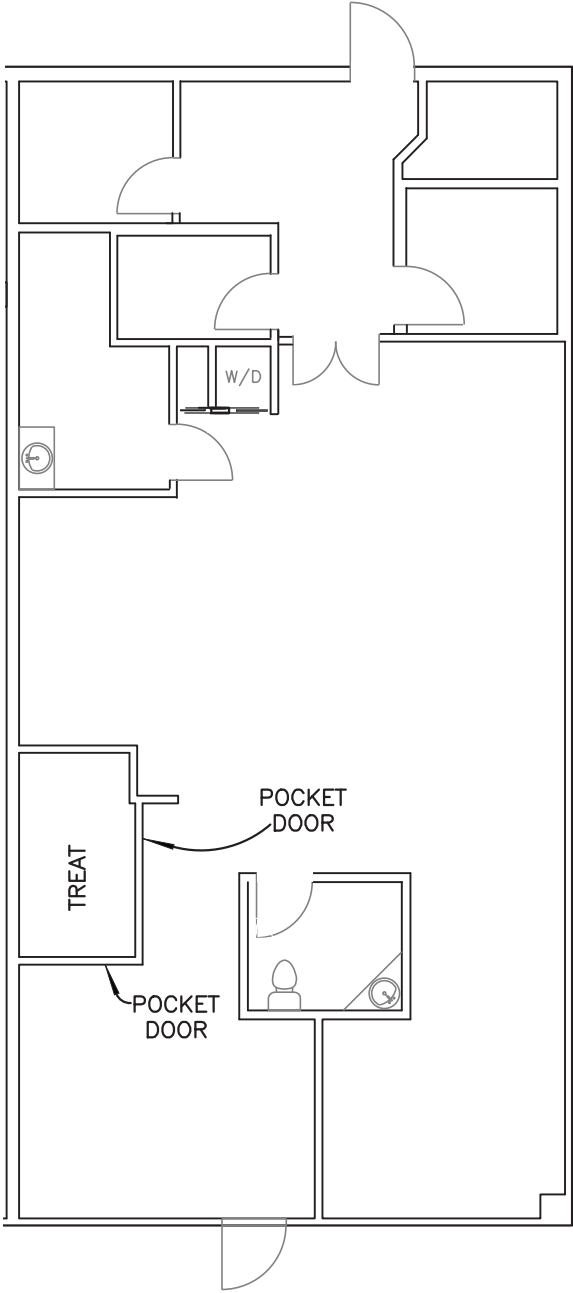

1640 Leckie Road

— Kelowna, BC

1,794 SQFT

#140

LECKIE ROAD

Peterson

Dimensions, square footage and floor plans are approximate only.
The owner reserves the right to make modifications or changes without notice.