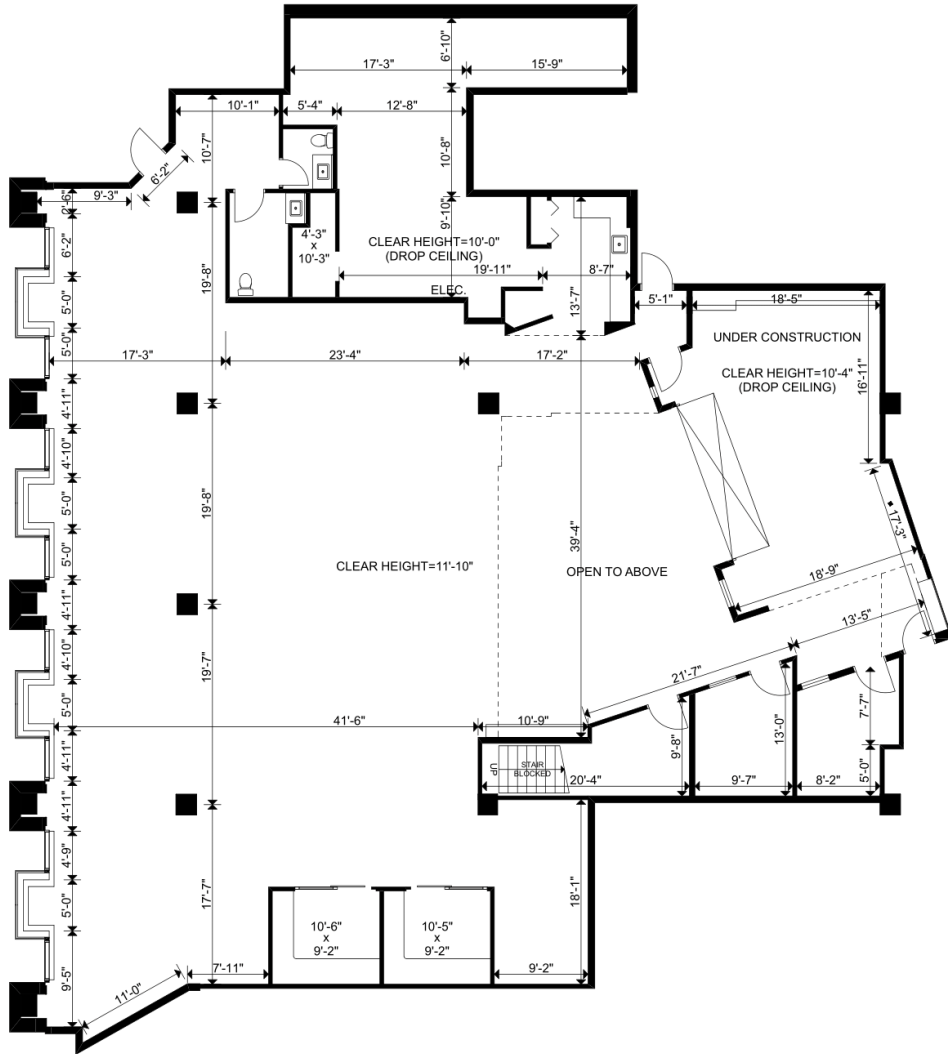

Suite 100

Available Immediately
Suitable for Office or Retail

AREA – 6,361 SF

3
Private
Offices

0
Meeting
Rooms

1
Kitchen

2
Washrooms