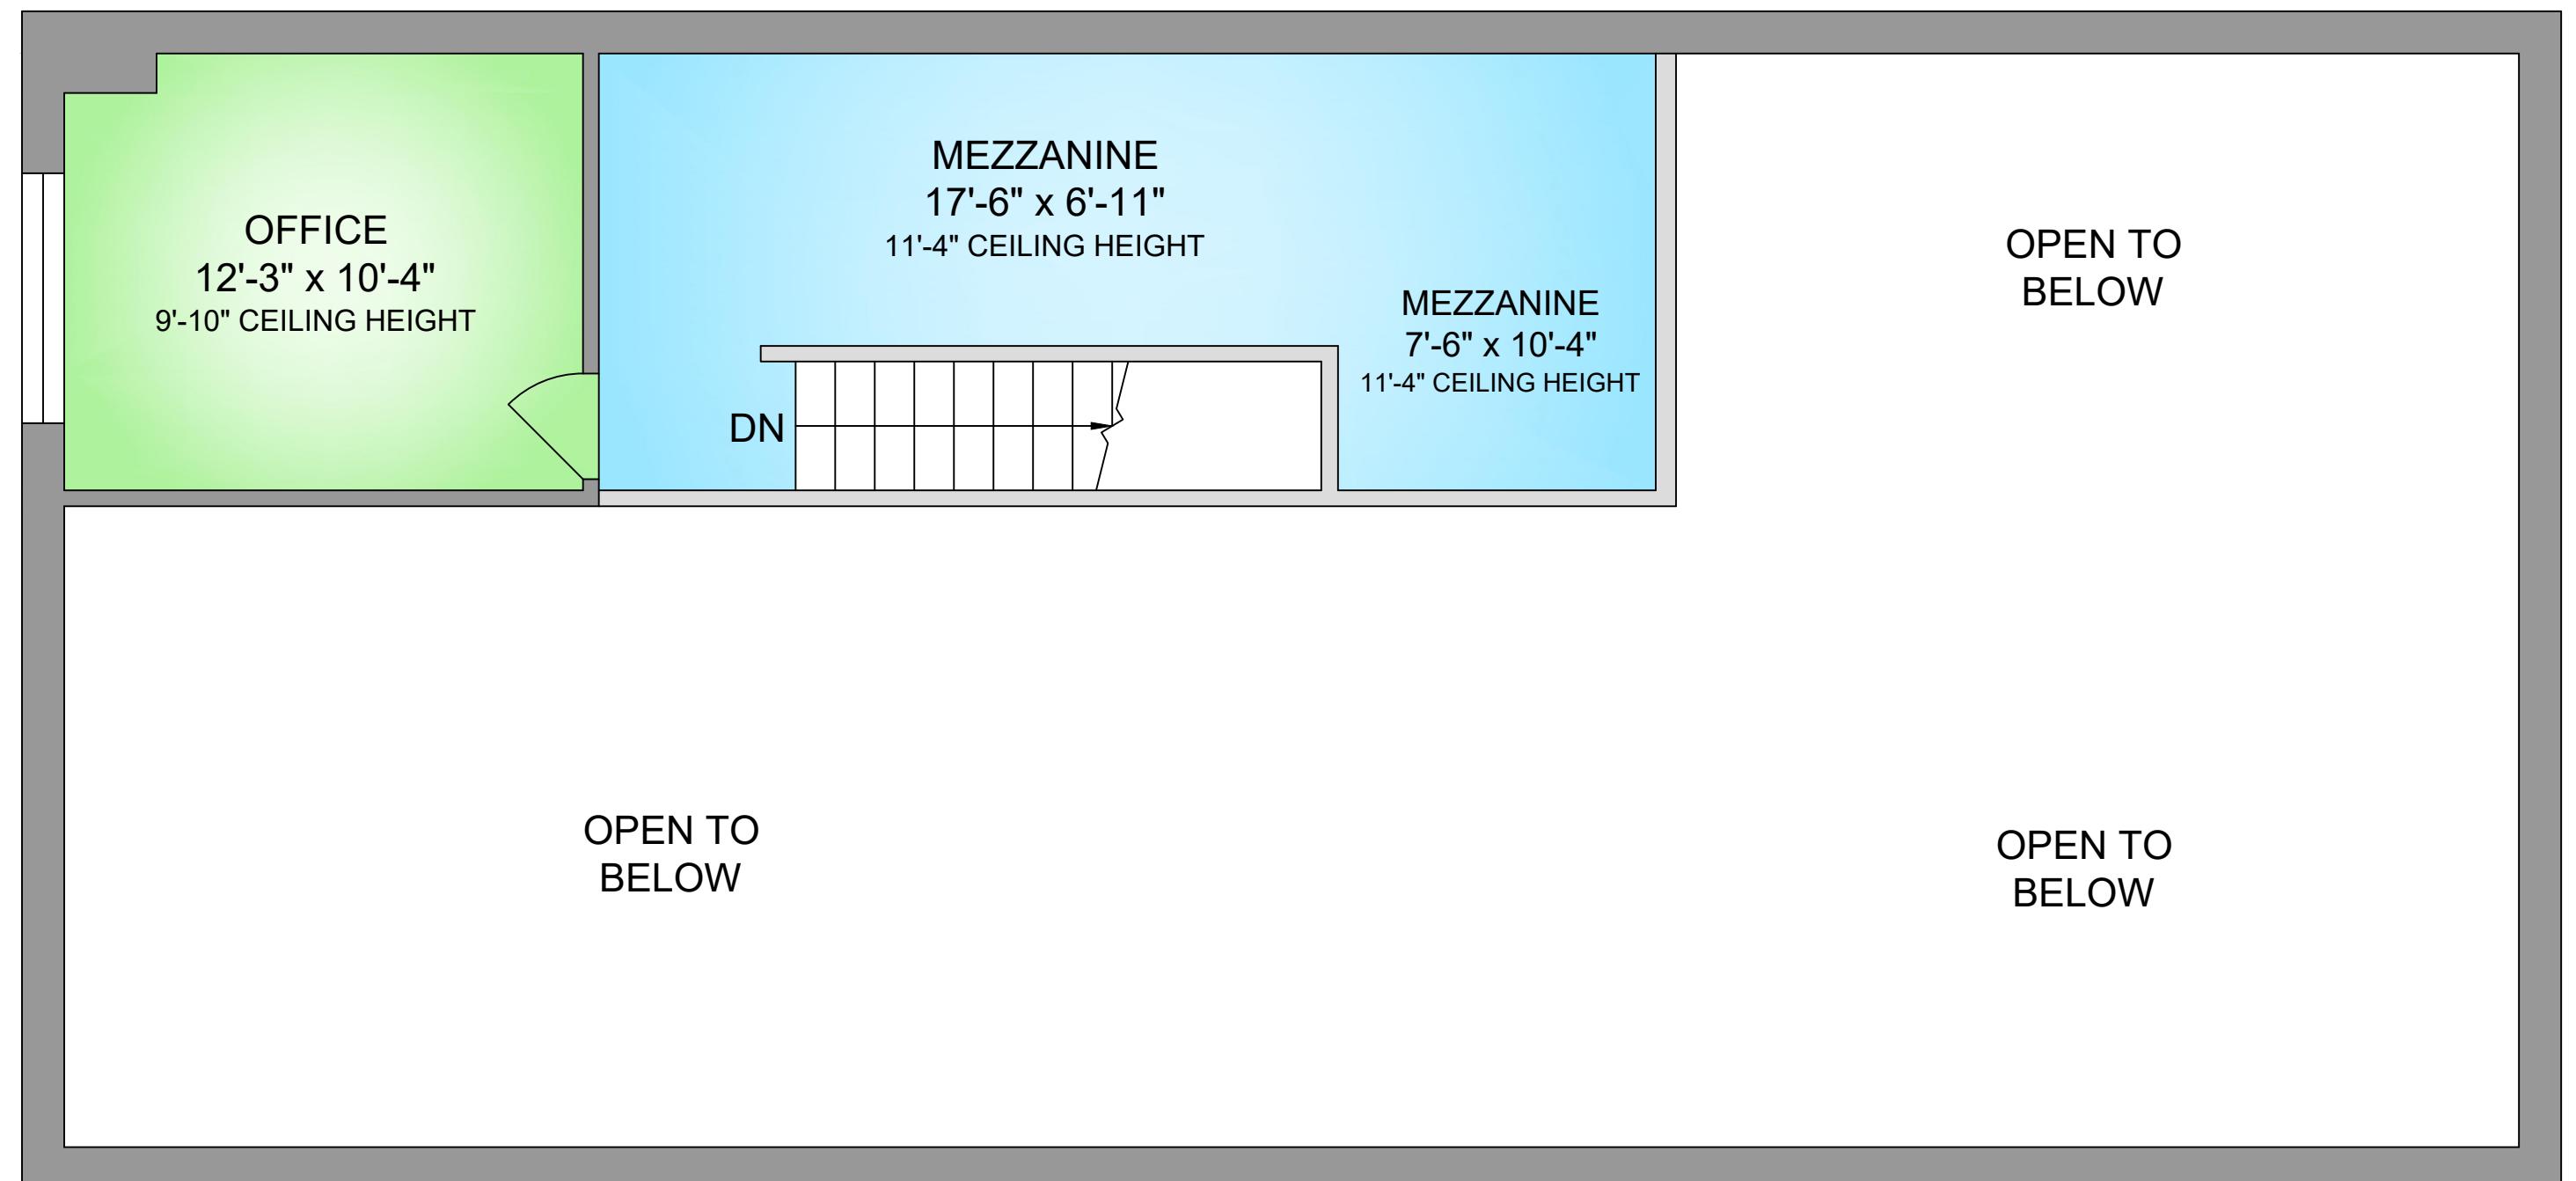

**TOTAL INTERIOR
1797 SQ. FT.**

**LOWER OFFICE
347 SQ. FT.**

**SHOP
1080 SQ. FT.**

**UPPER OFFICE
370 SQ. FT.**

DISCLAIMER :
All dimensions are derived from face of wall to face of wall measurements.
Area calculated by interior measurements only unless otherwise specified.
Note : Stairwell area divided in half, and added to area of each floor.