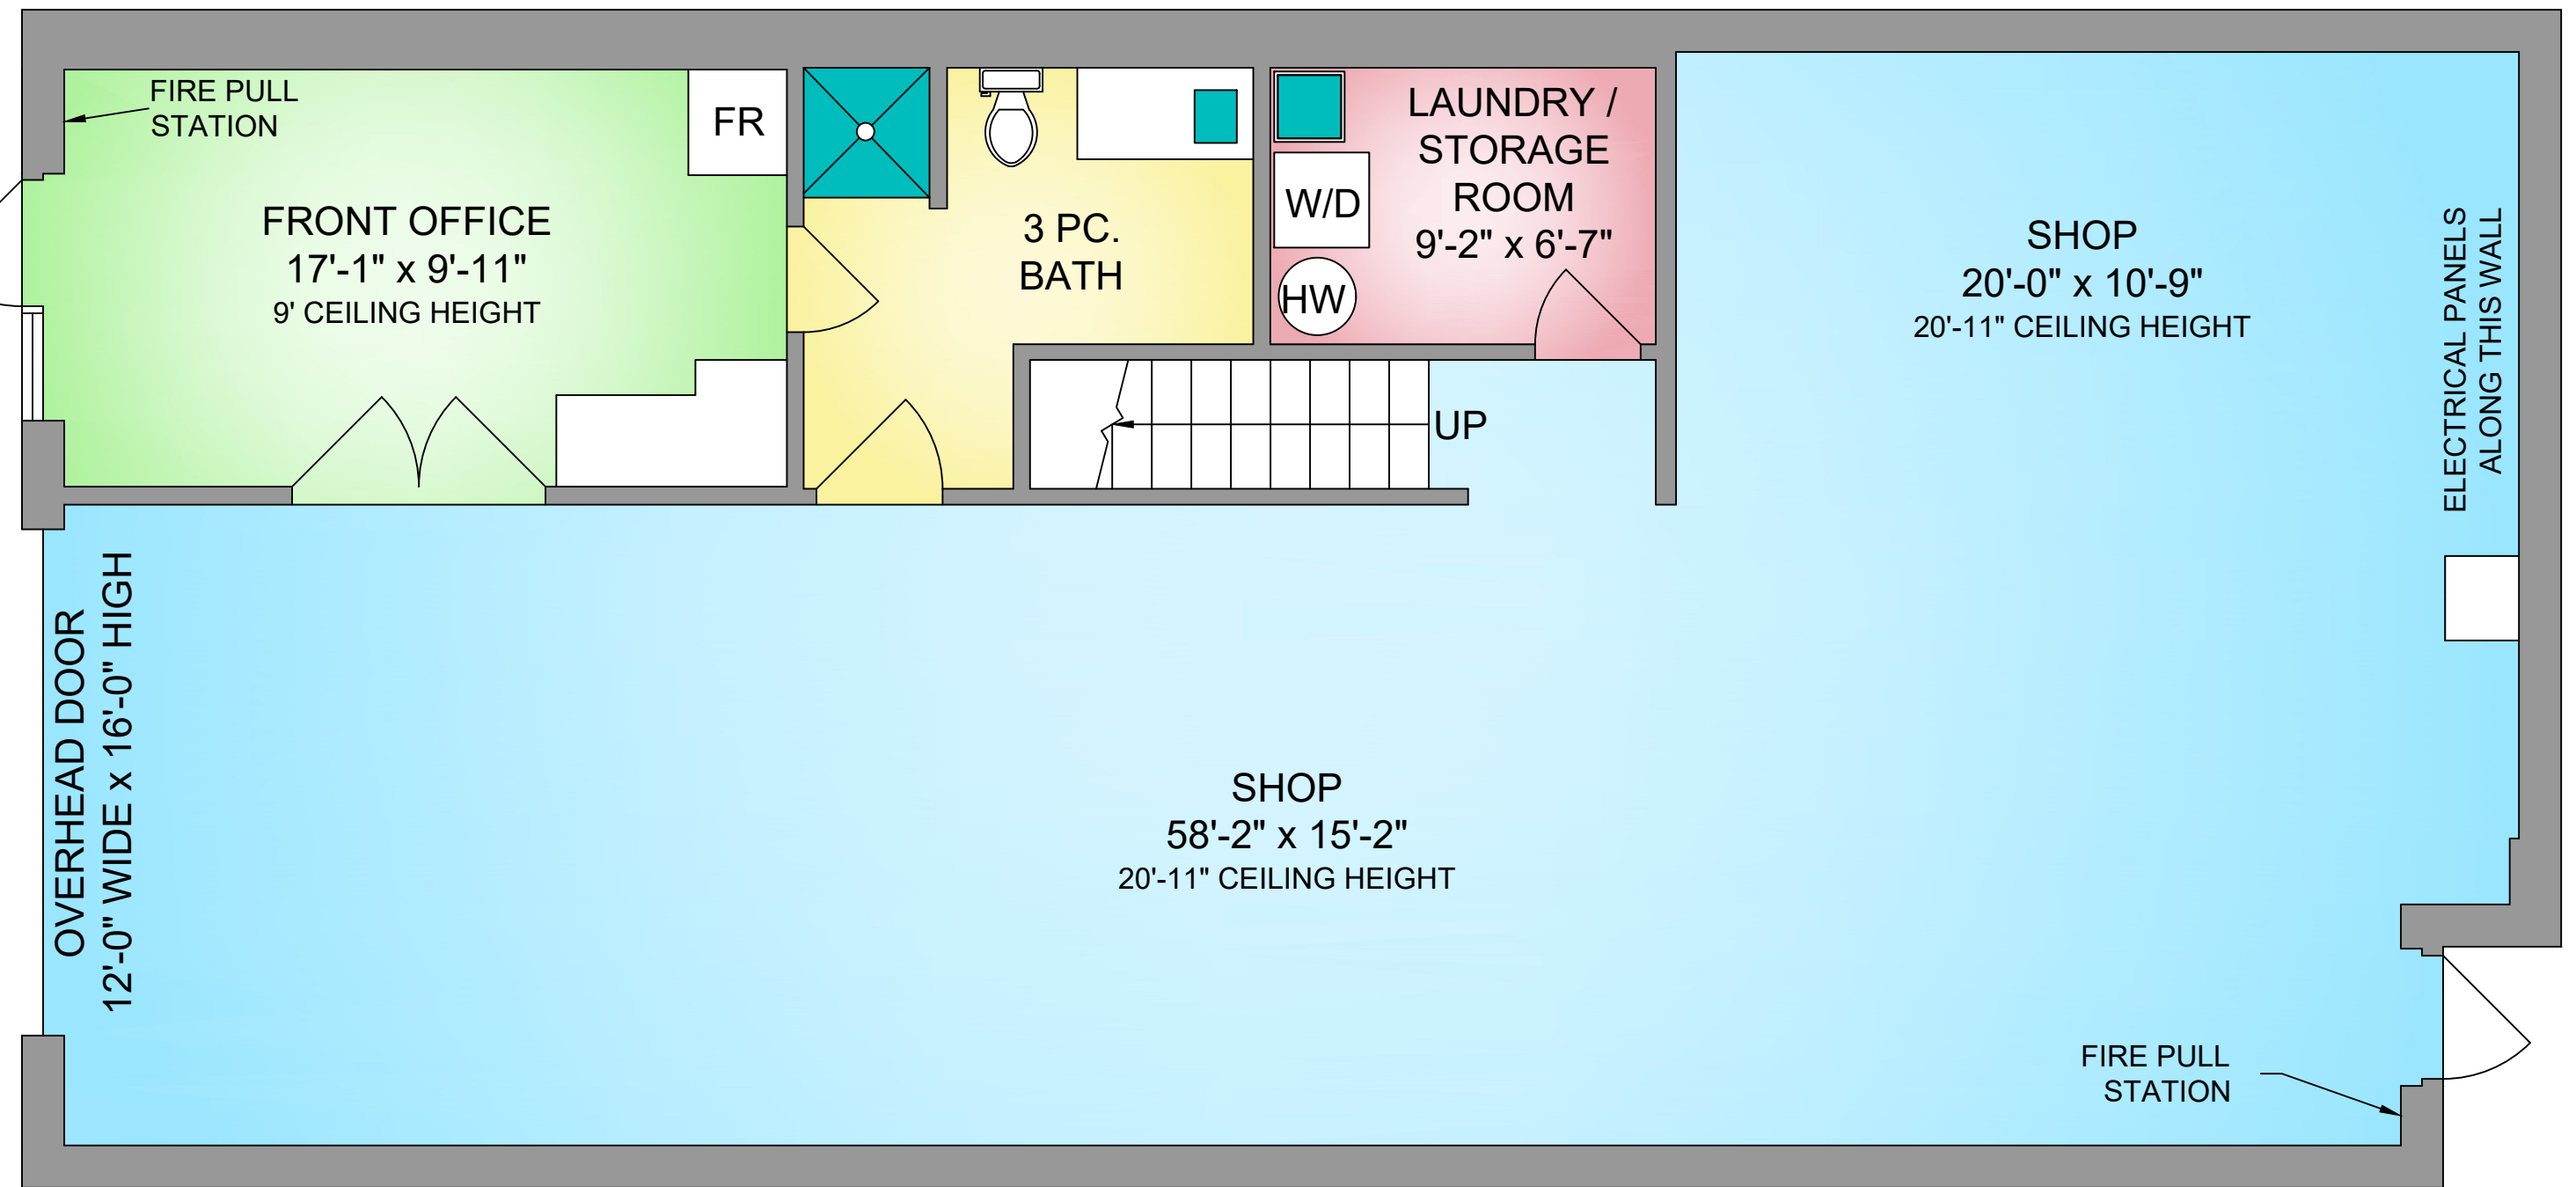

**TOTAL INTERIOR
1797 SQ. FT.**

**LOWER OFFICE
347 SQ. FT.**

**SHOP
1080 SQ. FT.**

**UPPER OFFICE
370 SQ. FT.**

DISCLAIMER :
All dimensions are derived from face of wall to face of wall measurements.
Area calculated by interior measurements only unless otherwise specified.
Note : Stairwell area divided in half, and added to area of each floor.