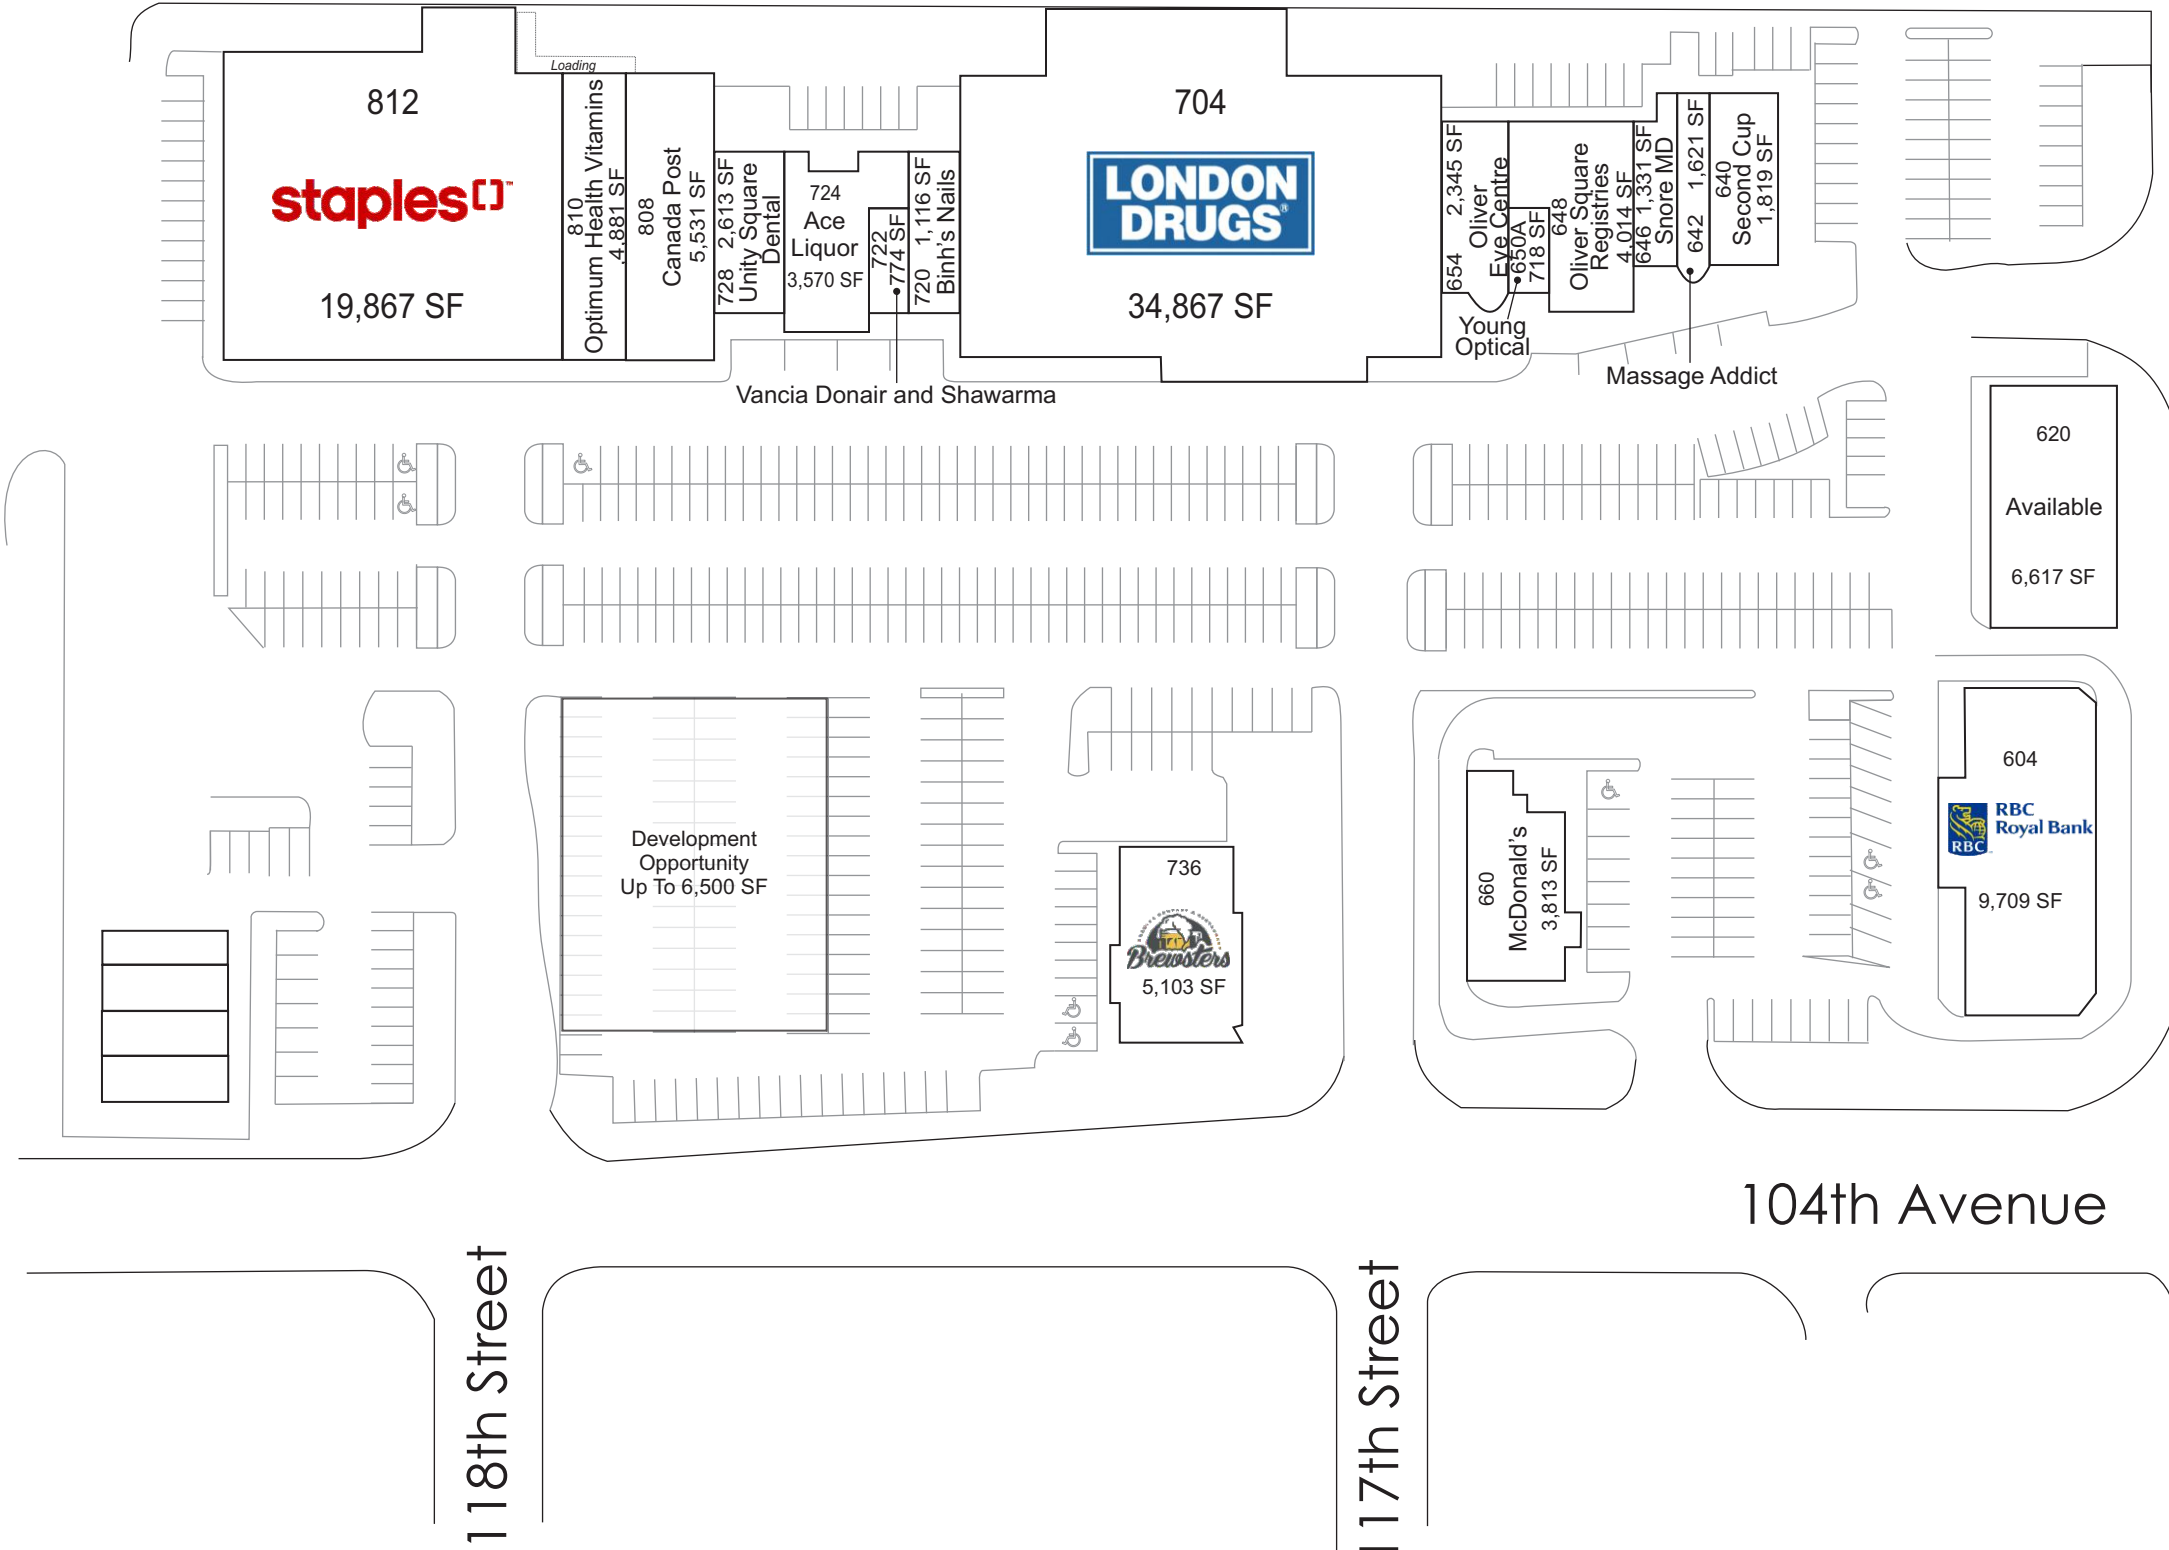

Unity Square West

Edmonton, AB

This site plan is presented solely for the purpose of identifying the approximate location of the buildings as presently contemplated by the owner/landlord. Building dimensions, access and parking areas, existing tenant locations and identities are approximate and subject to change at the owner's discretion from time to time without notice. The information provided herein should be otherwise verified and is not intended to be relied upon in the form presented.